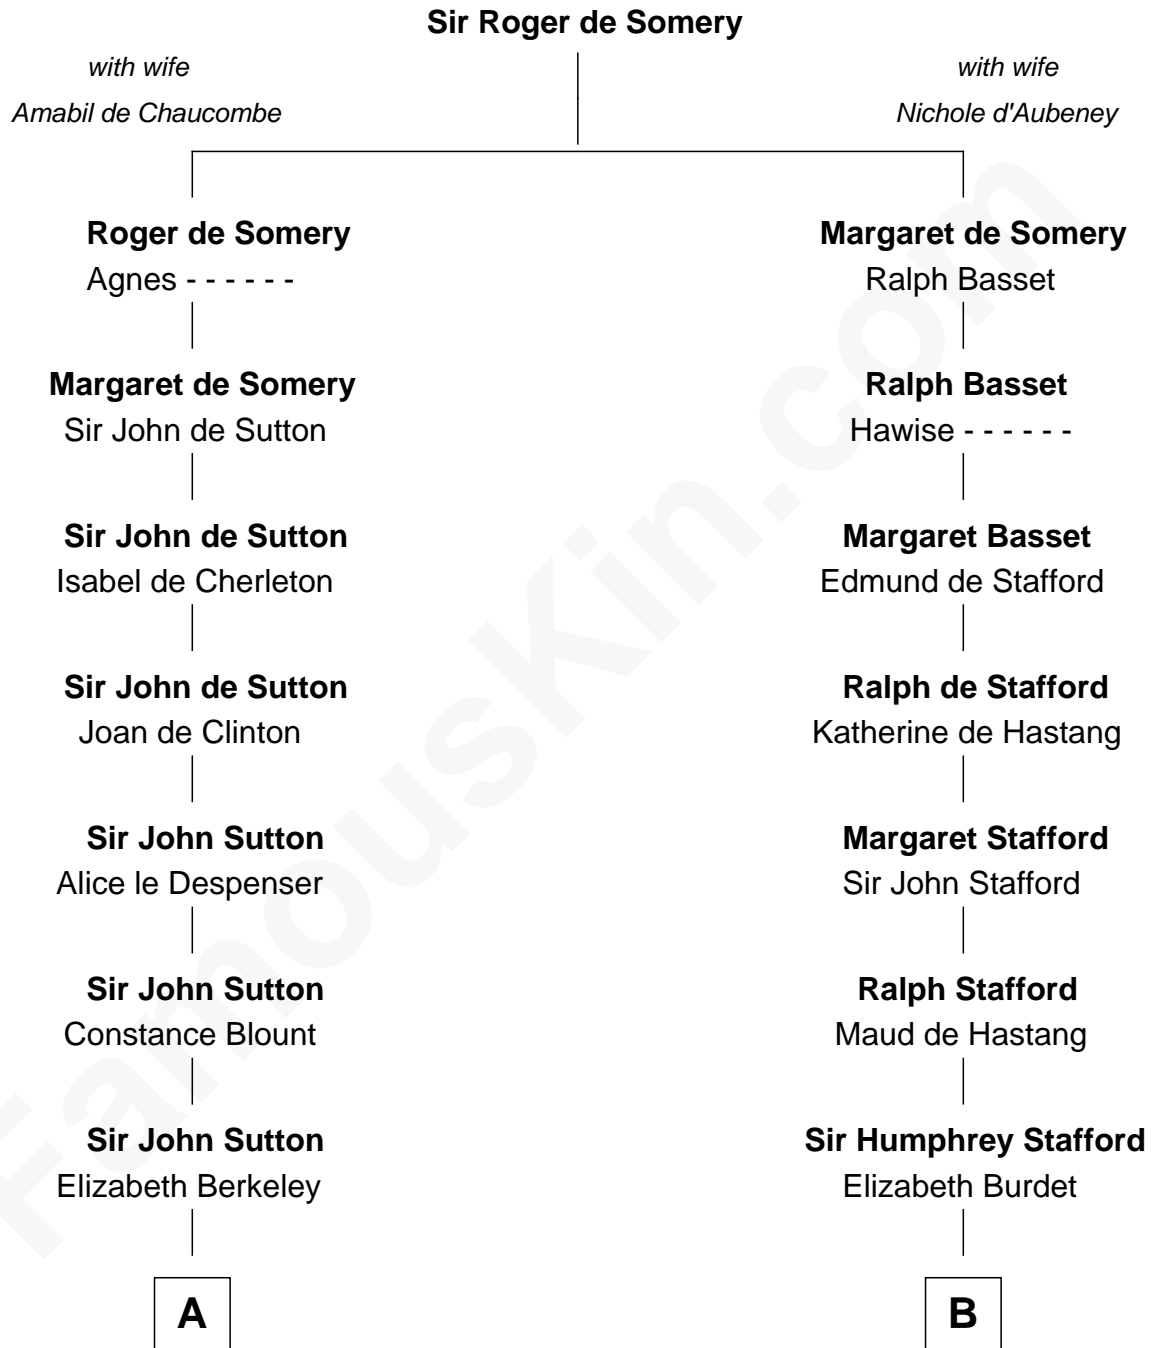

FamousKin.com Relationship Chart of

Marjorie Post

Founder of General Foods

19th cousin of

Samuel Ward King

15th Governor of Rhode Island

C

Caroline Cushman Lathrop

Charles Rollin Post

Charles William Post

Elle Letitia Merriweather

Marjorie Post

Founder of General Foods

D

Mercy Green

John Walton

Welthian Walton

William Borden King

Samuel Ward King

15th Governor of Rhode Island

FamousKin.com