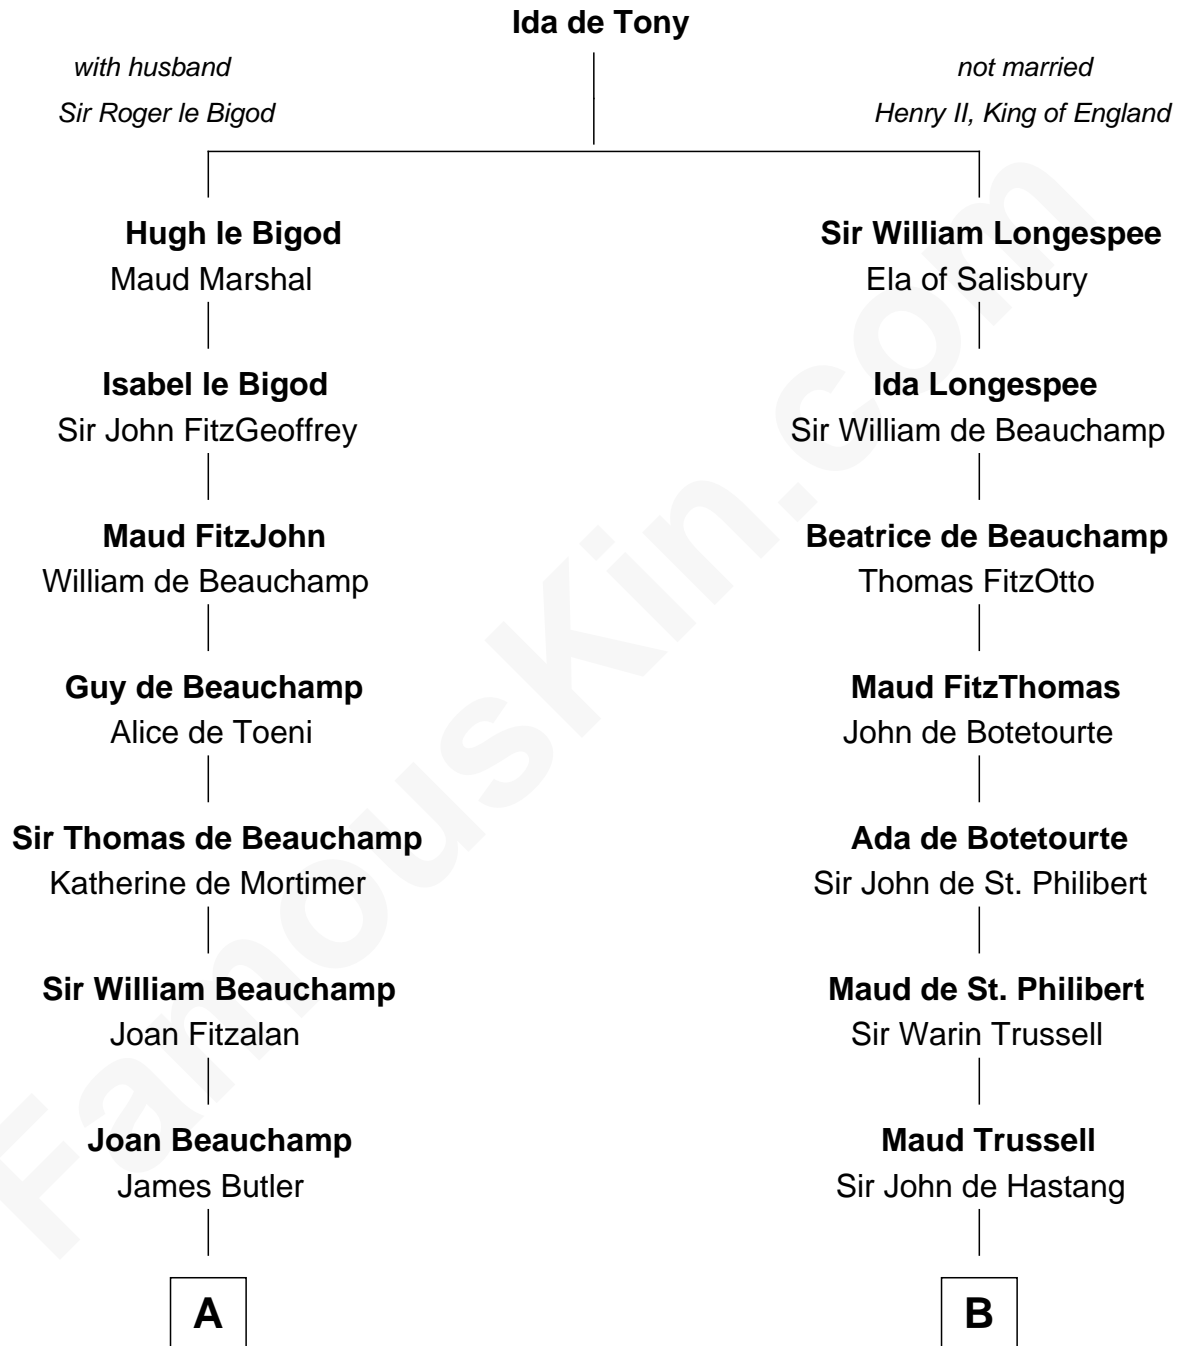

FamousKin.com Relationship Chart of

Marjorie Post

Founder of General Foods

21st cousin of

Samuel Ward King

15th Governor of Rhode Island

C

Azel Lathrop
Elizabeth Hyde

Erastus Lathrop
Sarah Bailey

Caroline Cushman Lathrop
Charles Rollin Post

Charles William Post
Elle Letitia Merriweather

Marjorie Post
Founder of General Foods

D

Samuel Greene
Mary Gorton

Samuel Greene
Sarah Coggeshall

Mercy Green
John Walton

Welthian Walton
William Borden King

Samuel Ward King
15th Governor of Rhode Island