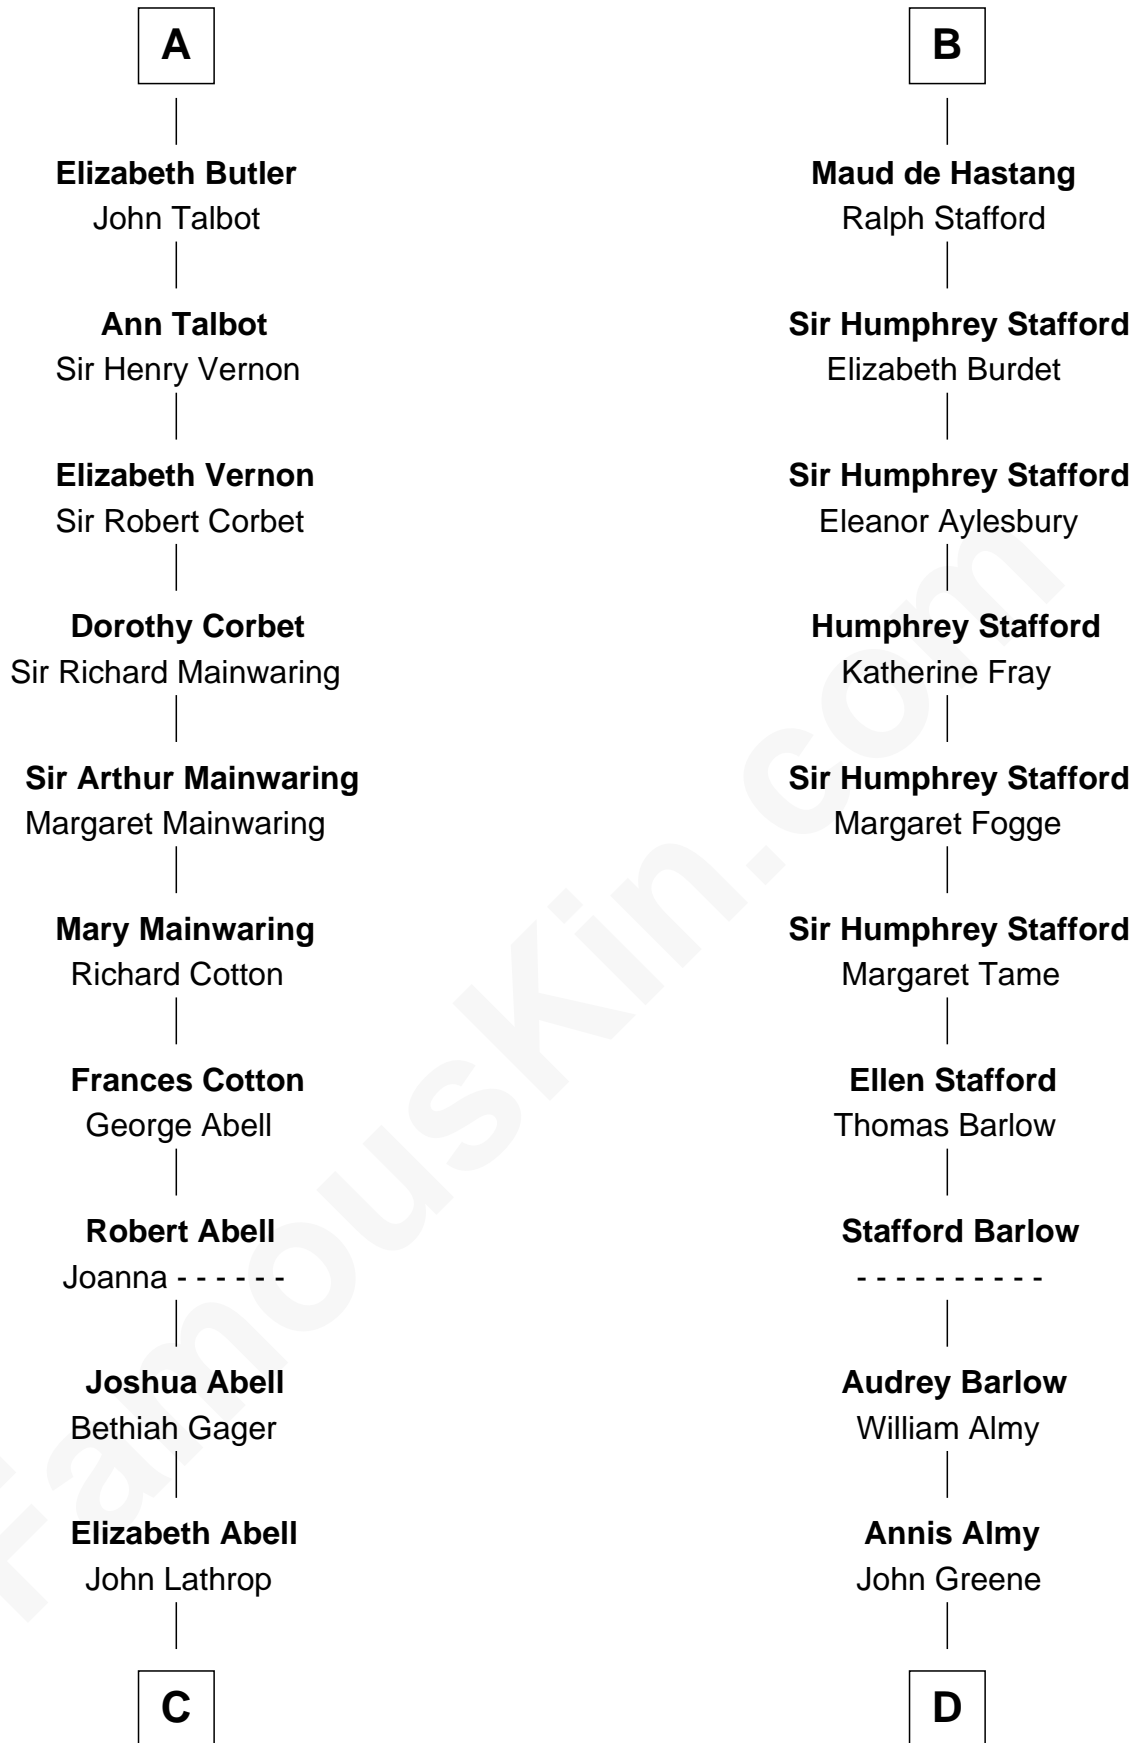

FamousKin.com Relationship Chart of

Marjorie Post

Founder of General Foods

21st cousin of

Samuel Ward King

15th Governor of Rhode Island

C

Azel Lathrop
Elizabeth Hyde

Erastus Lathrop
Sarah Bailey

Caroline Cushman Lathrop
Charles Rollin Post

Charles William Post
Elle Letitia Merriweather

Marjorie Post
Founder of General Foods

D

Samuel Greene
Mary Gorton

Samuel Greene
Sarah Coggeshall

Mercy Green
John Walton

Welthian Walton
William Borden King

Samuel Ward King
15th Governor of Rhode Island