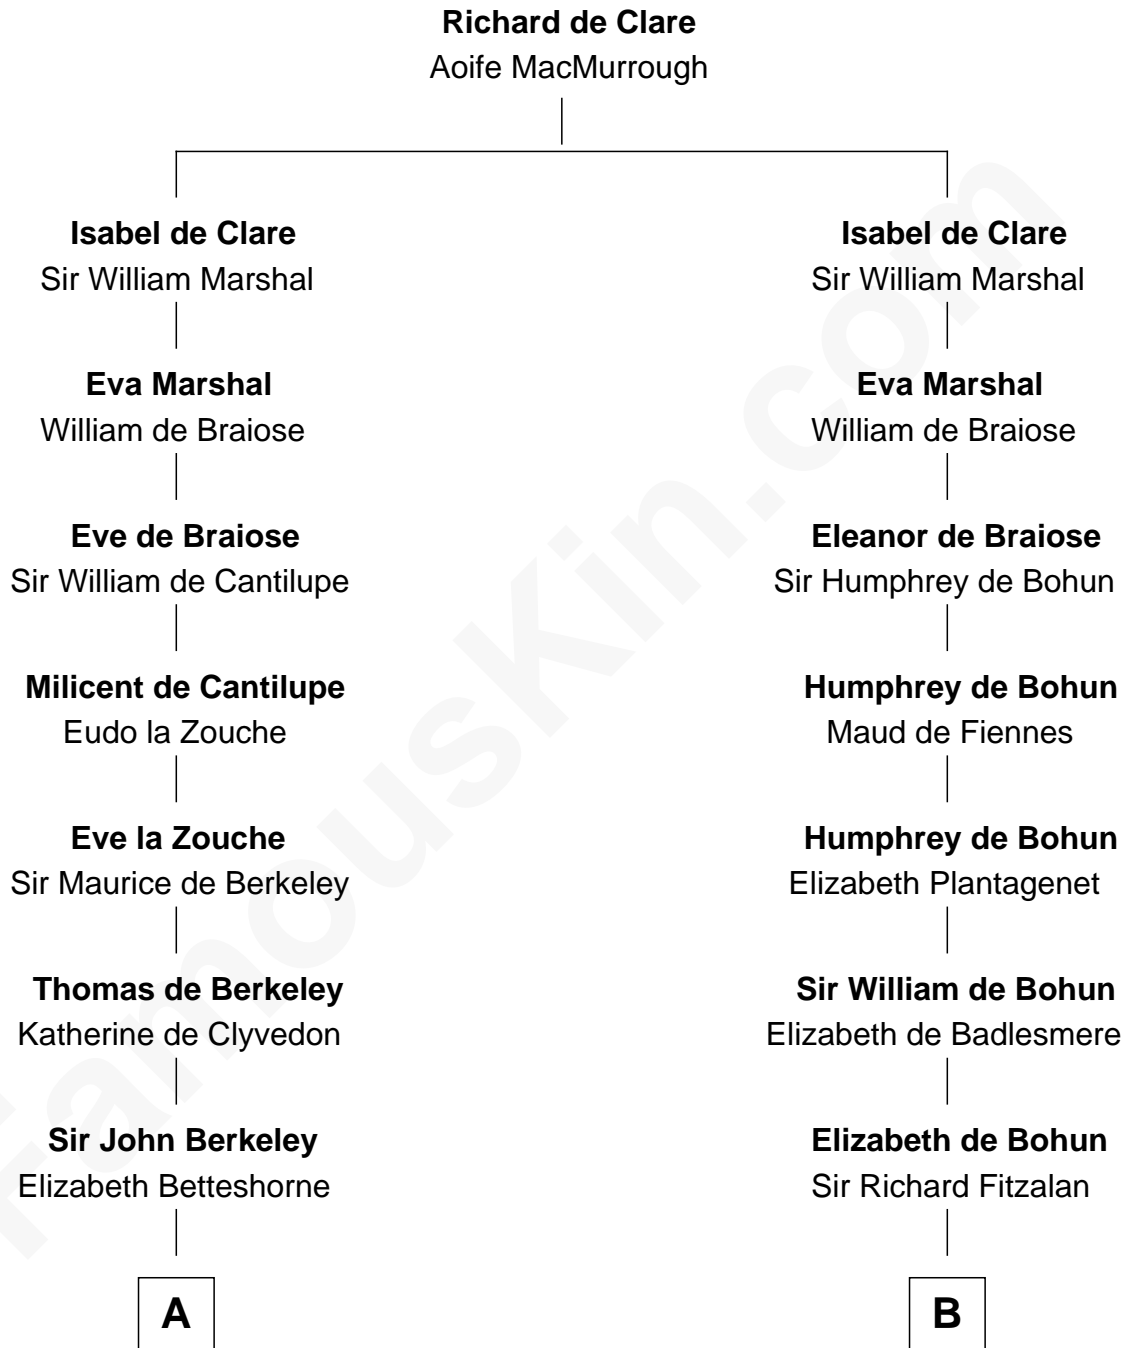

FamousKin.com

Relationship Chart of

Marjorie Post

Founder of General Foods

18th cousin 2 times removed of

Francis Lightfoot Lee

Signer of the Declaration of Independence

FamousKin.com