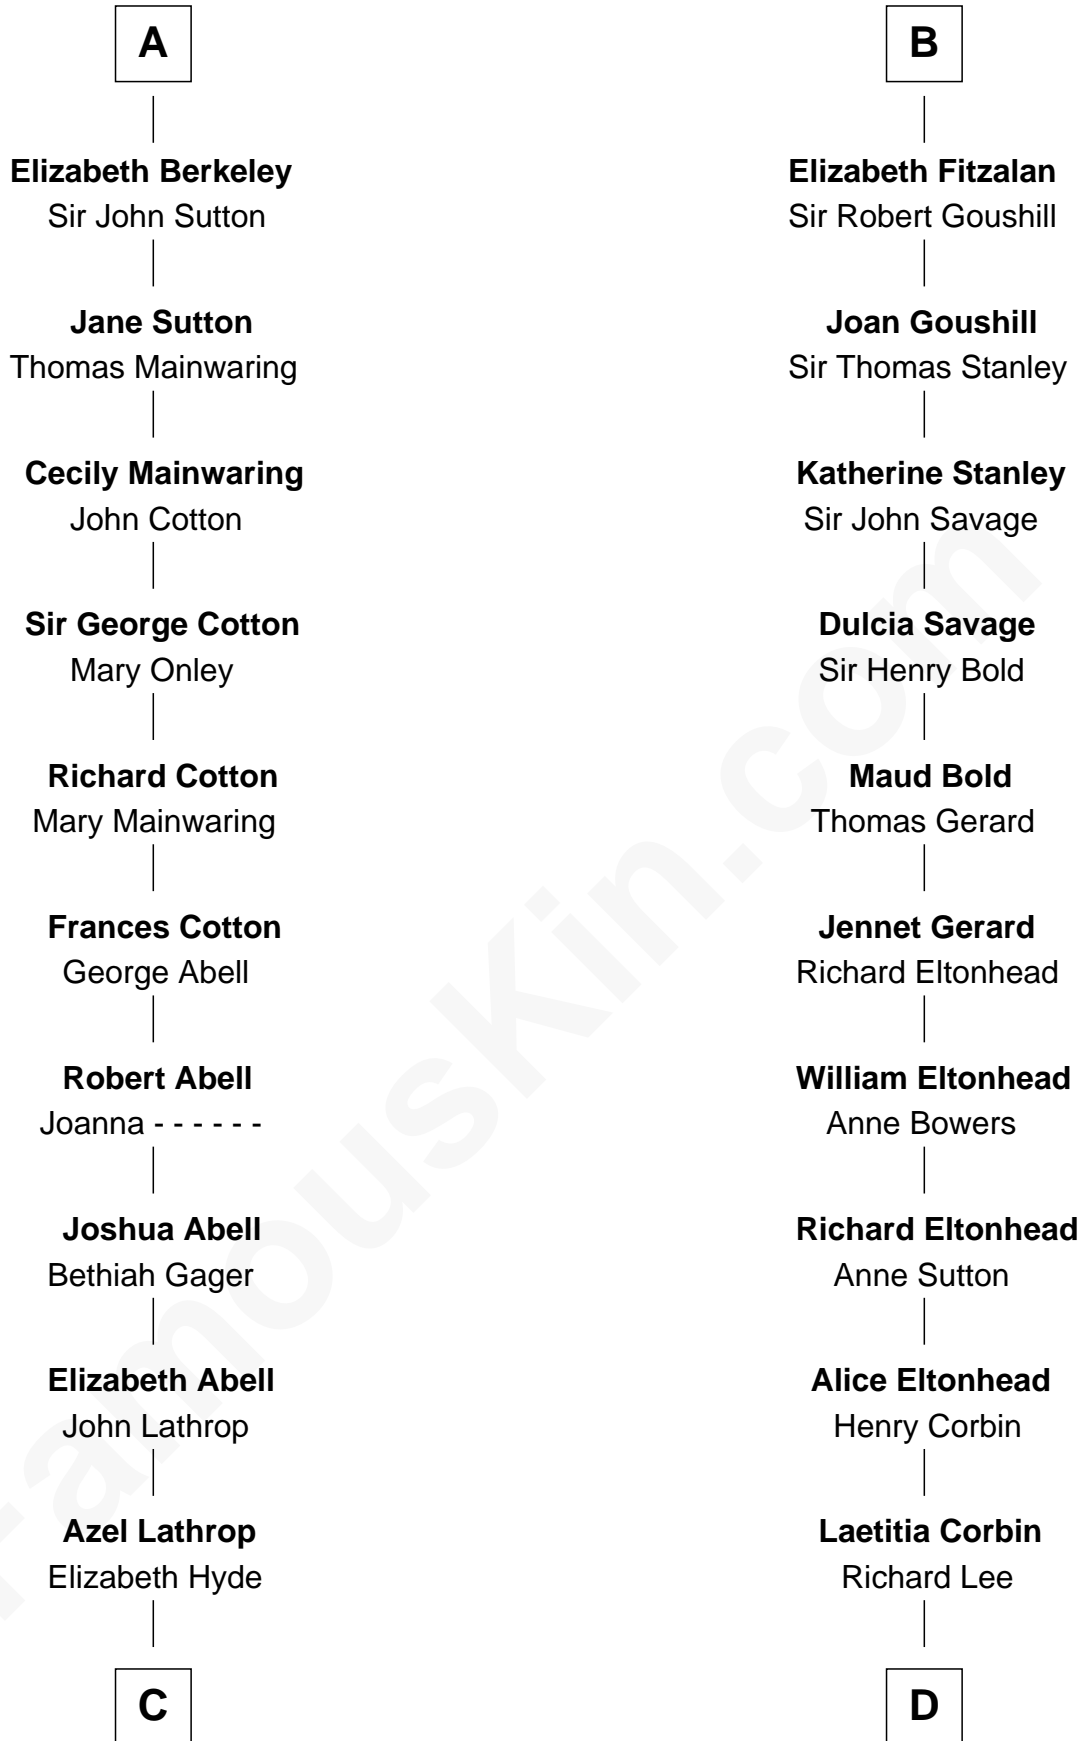

FamousKin.com

Relationship Chart of

Marjorie Post

Founder of General Foods

18th cousin 2 times removed of

Francis Lightfoot Lee

Signer of the Declaration of Independence

FamousKin.com