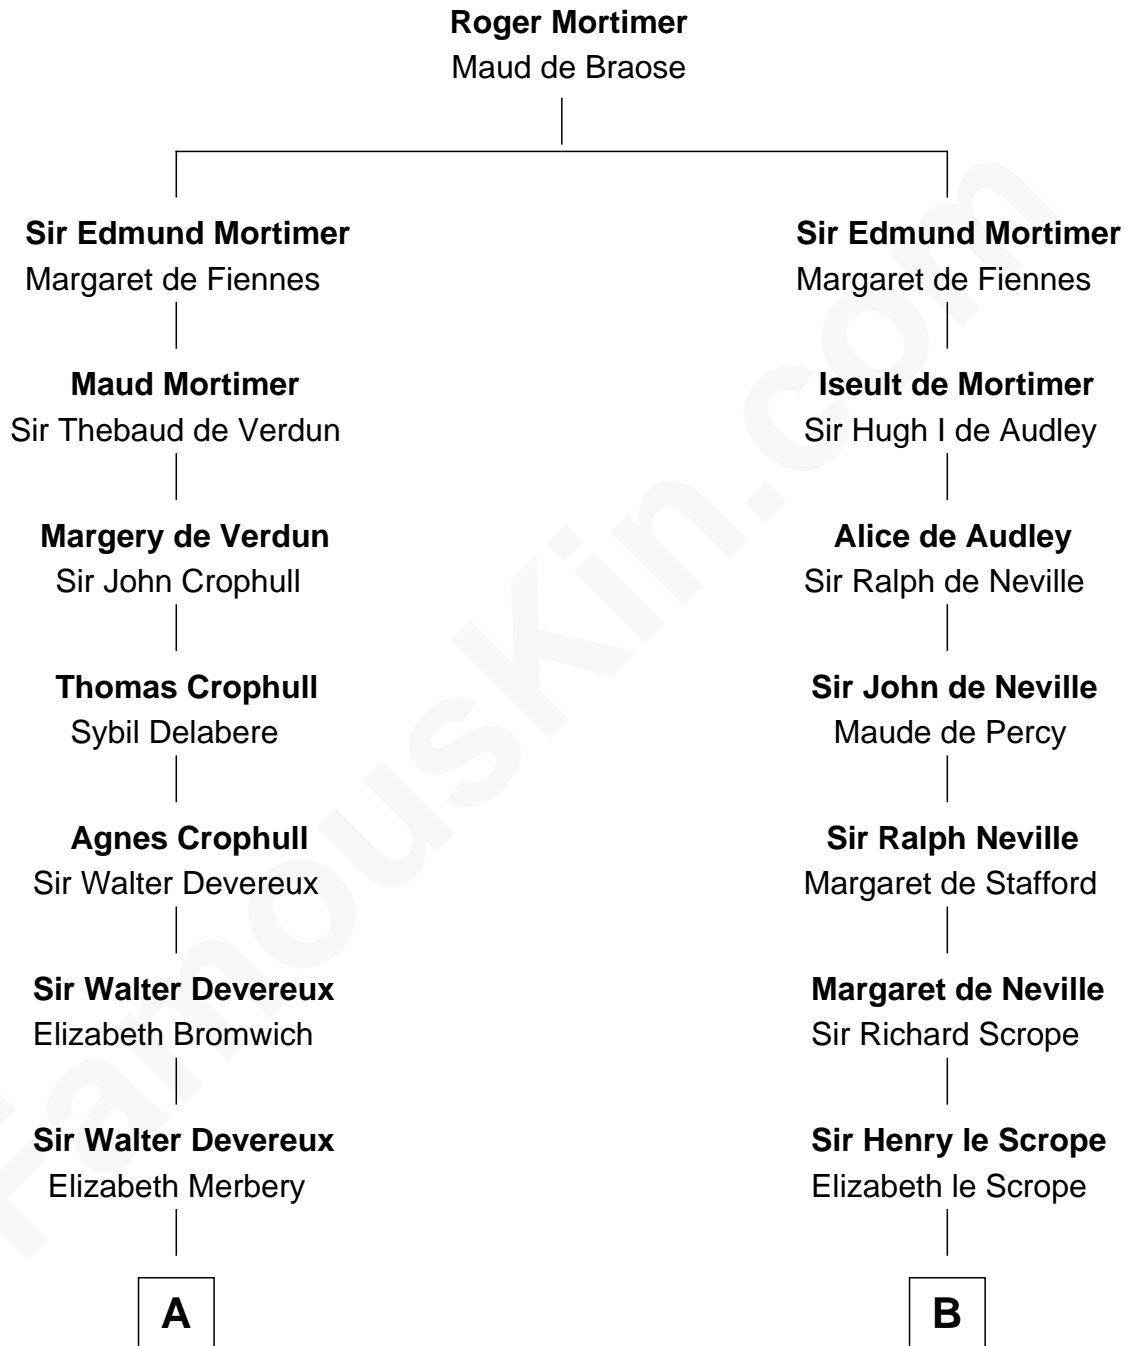

FamousKin.com

Relationship Chart of

Marjorie Post

Founder of General Foods

16th cousin 5 times removed of

Francis Lightfoot Lee

Signer of the Declaration of Independence

C

Azel Lathrop
Elizabeth Hyde

Erastus Lathrop
Sarah Bailey

Caroline Cushman Lathrop
Charles Rollin Post

Charles William Post
Elle Letitia Merriweather

Marjorie Post
Founder of General Foods

FamousKin.com