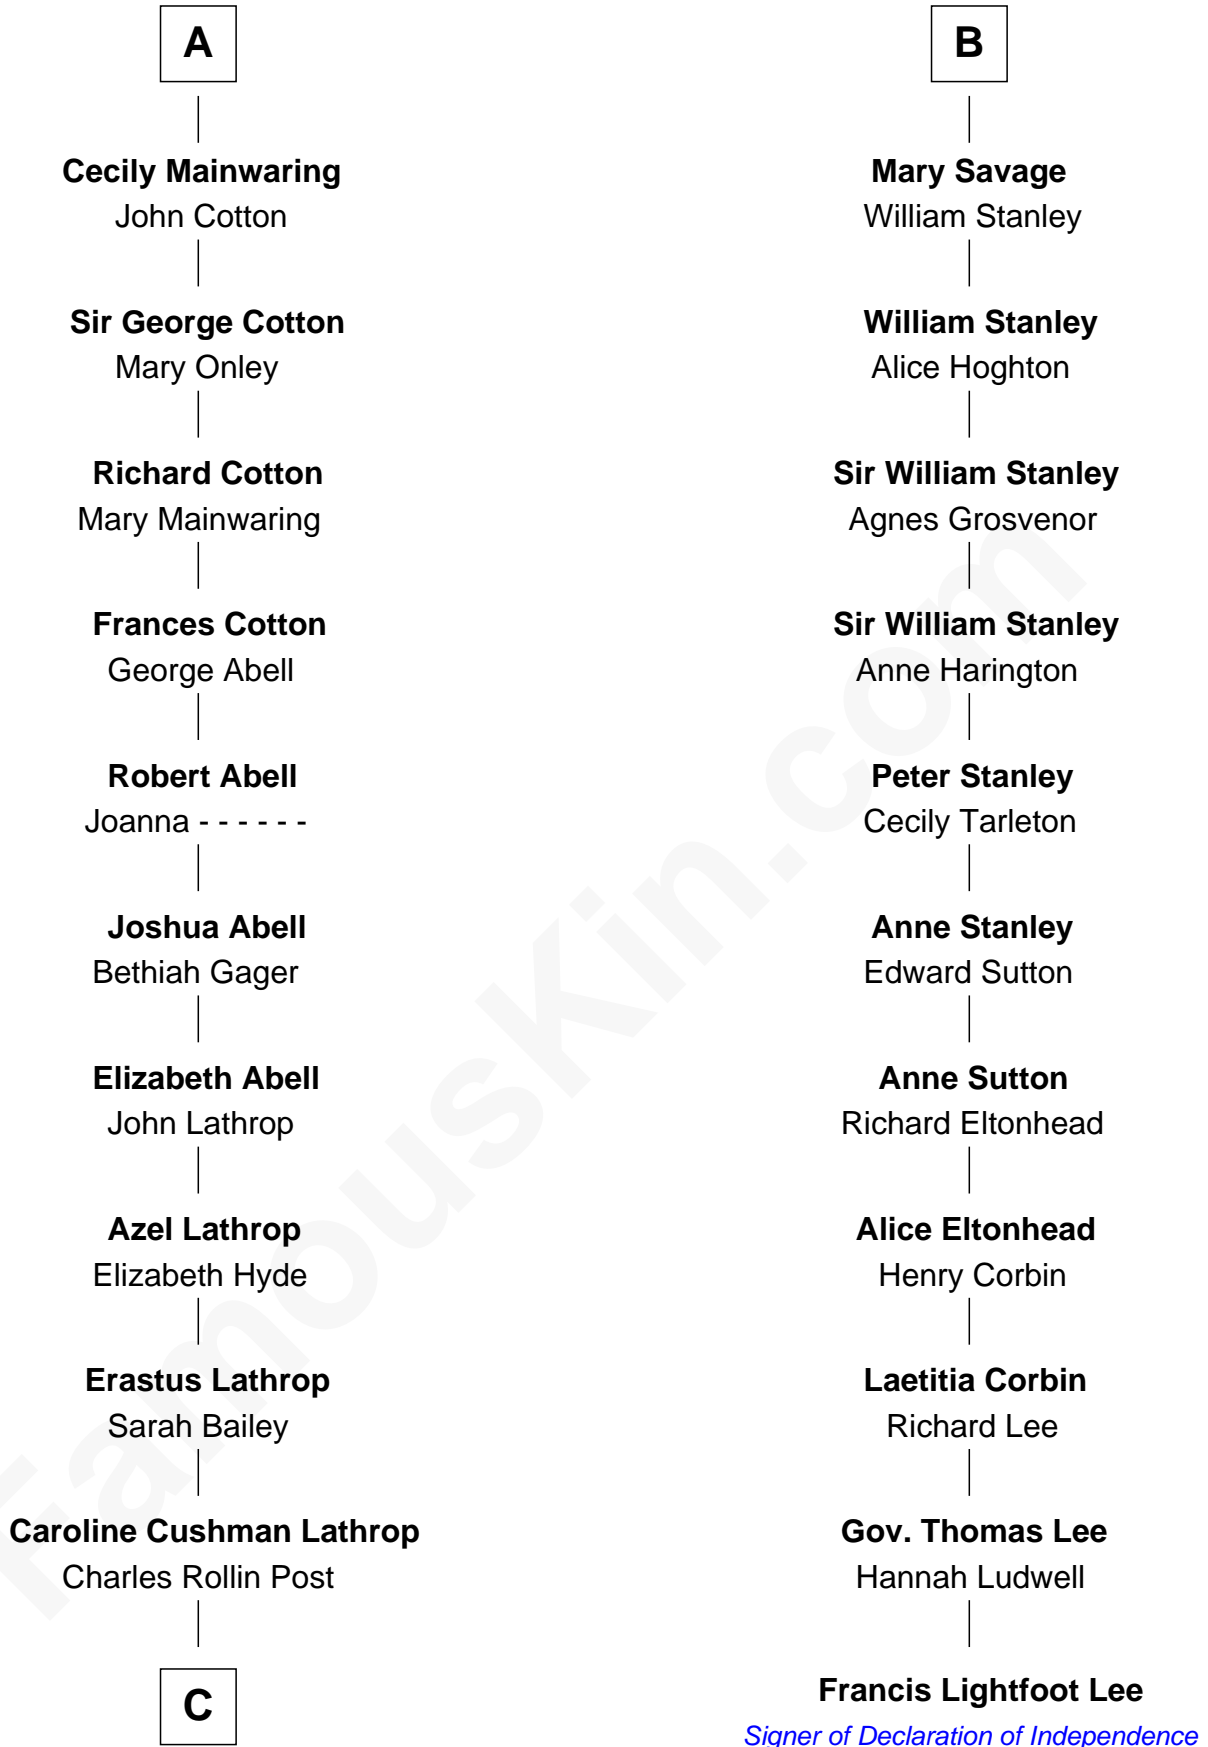

FamousKin.com

Relationship Chart of

Marjorie Post

Founder of General Foods

17th cousin 1 time removed of

Francis Lightfoot Lee

Signer of the Declaration of Independence

Sir Roger de Quincy

Maude de Holland

Sir Thomas de Swinerton

Sir Robert de Swinerton

Elizabeth de Beke

Maud de Swinerton

Sir John Savage

B

C