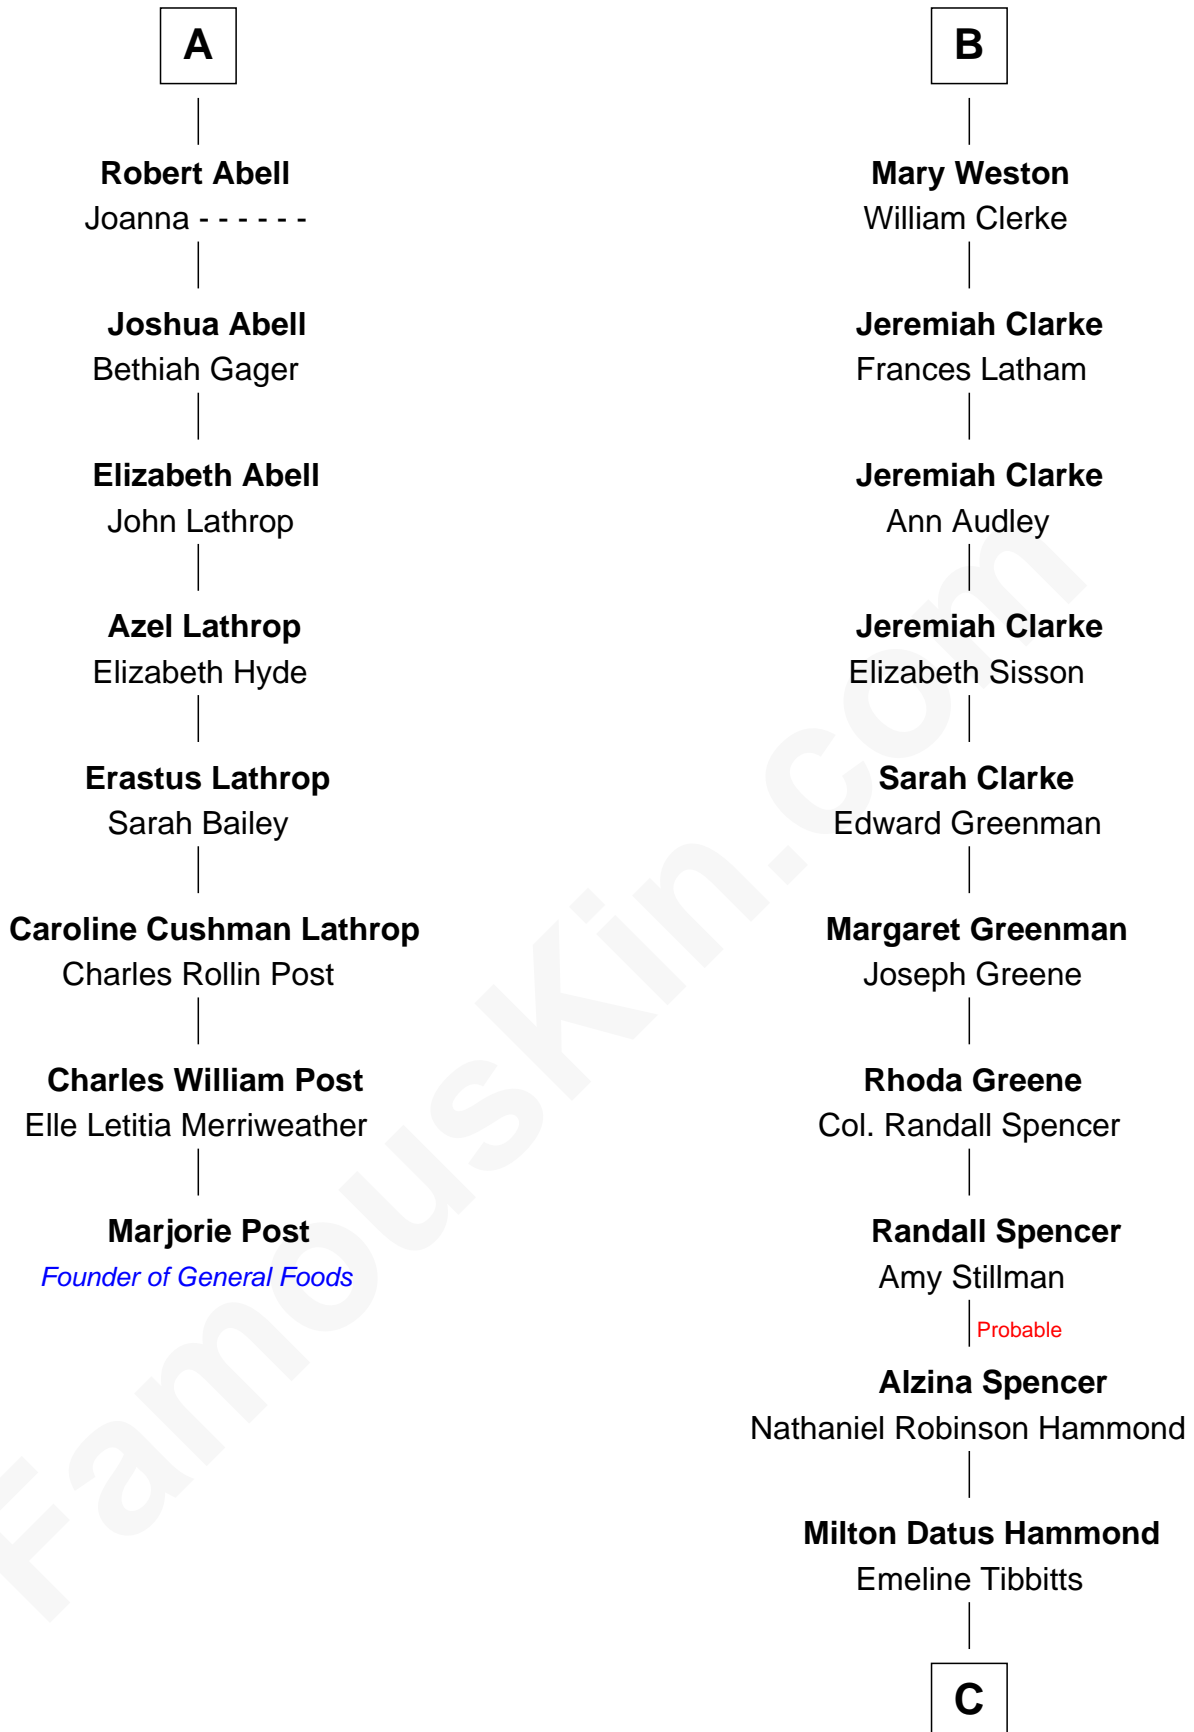

FamousKin.com Relationship Chart of

Marjorie Post

Founder of General Foods

14th cousin 7 times removed of

Amy Adams

Movie Actress

Sir Walter Blount

Sancha de Ayala