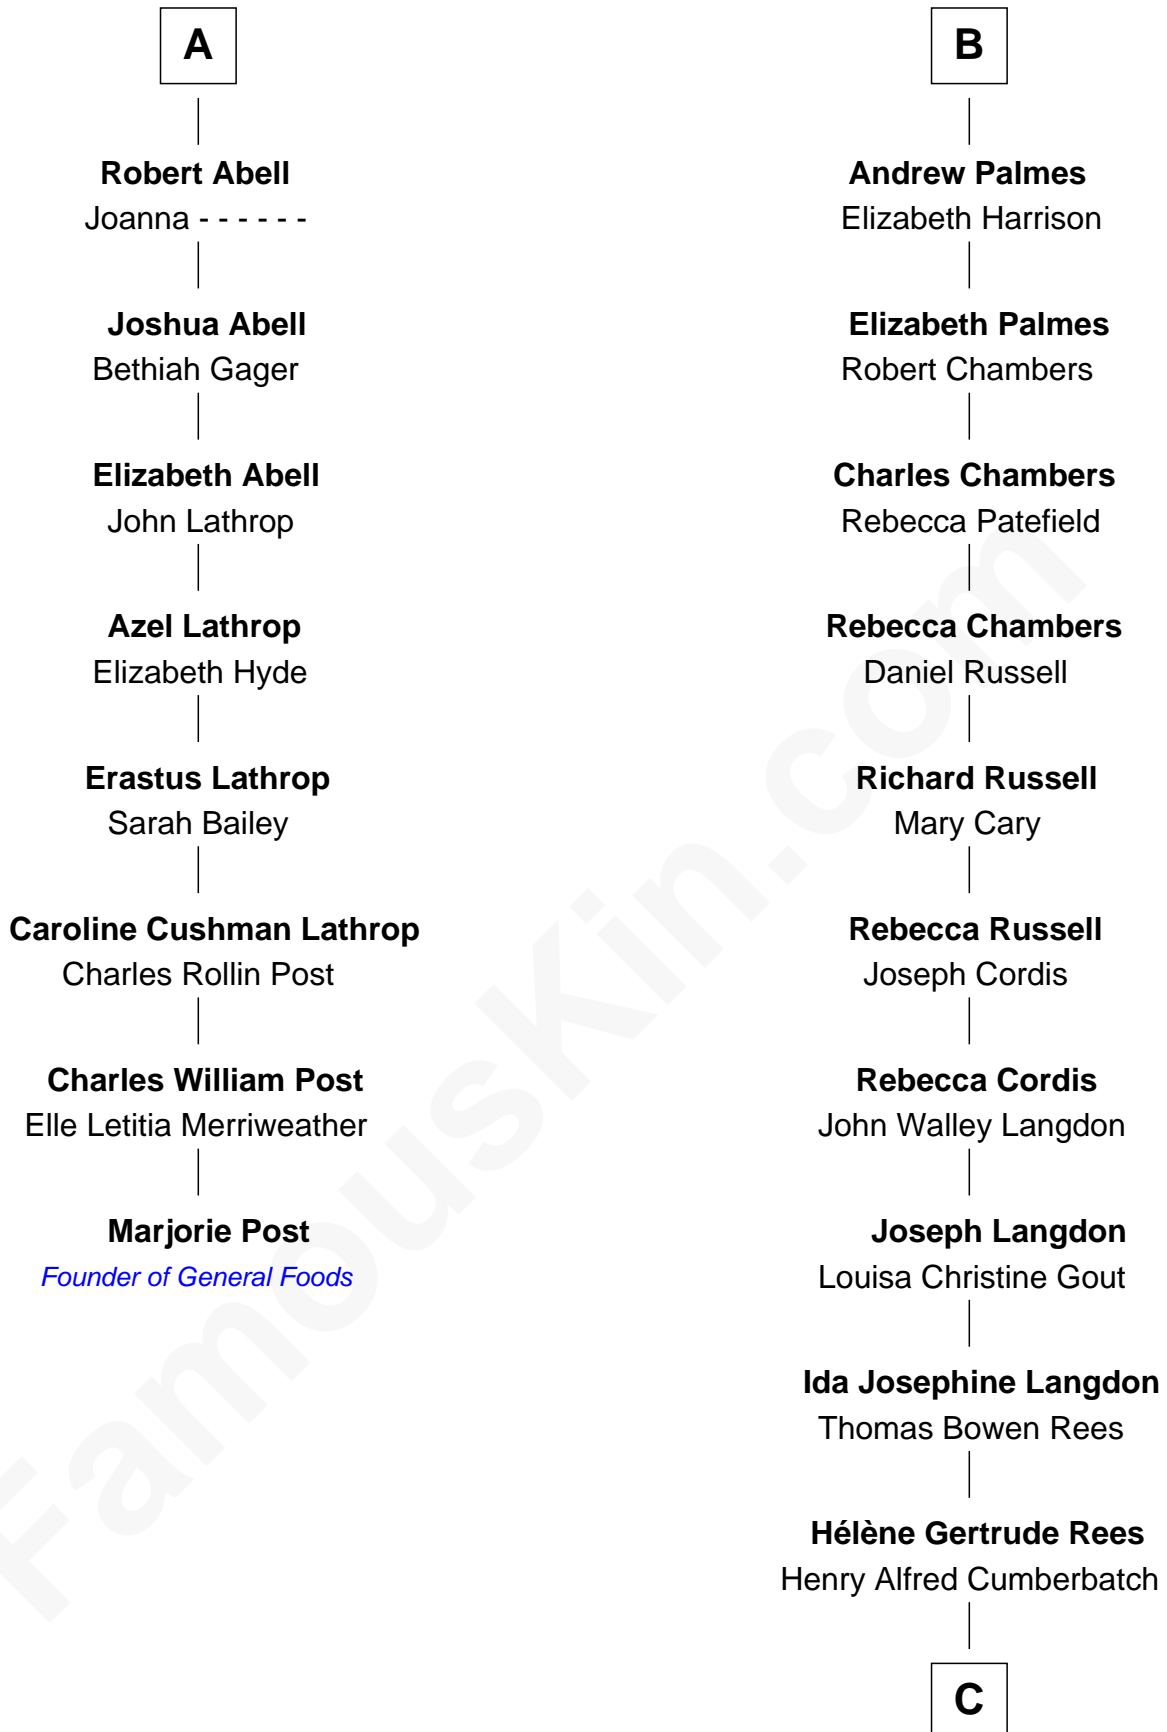

# FamousKin.com Relationship Chart of

**Marjorie Post**

*Founder of General Foods*

14th cousin 5 times removed of

**Benedict Cumberbatch**

*Movie, Television and Stage Actor*

**Sir Walter Blount**

Sancha de Ayala

C

**Henry Carlton Cumberbatch**

Pauline Ellen Laing Congdon

**Timothy Carlton Congdon Cumberbatch**

Wanda Ventham

**Benedict Cumberbatch**

*Movie, Television and Stage Actor*

FamousKin.com