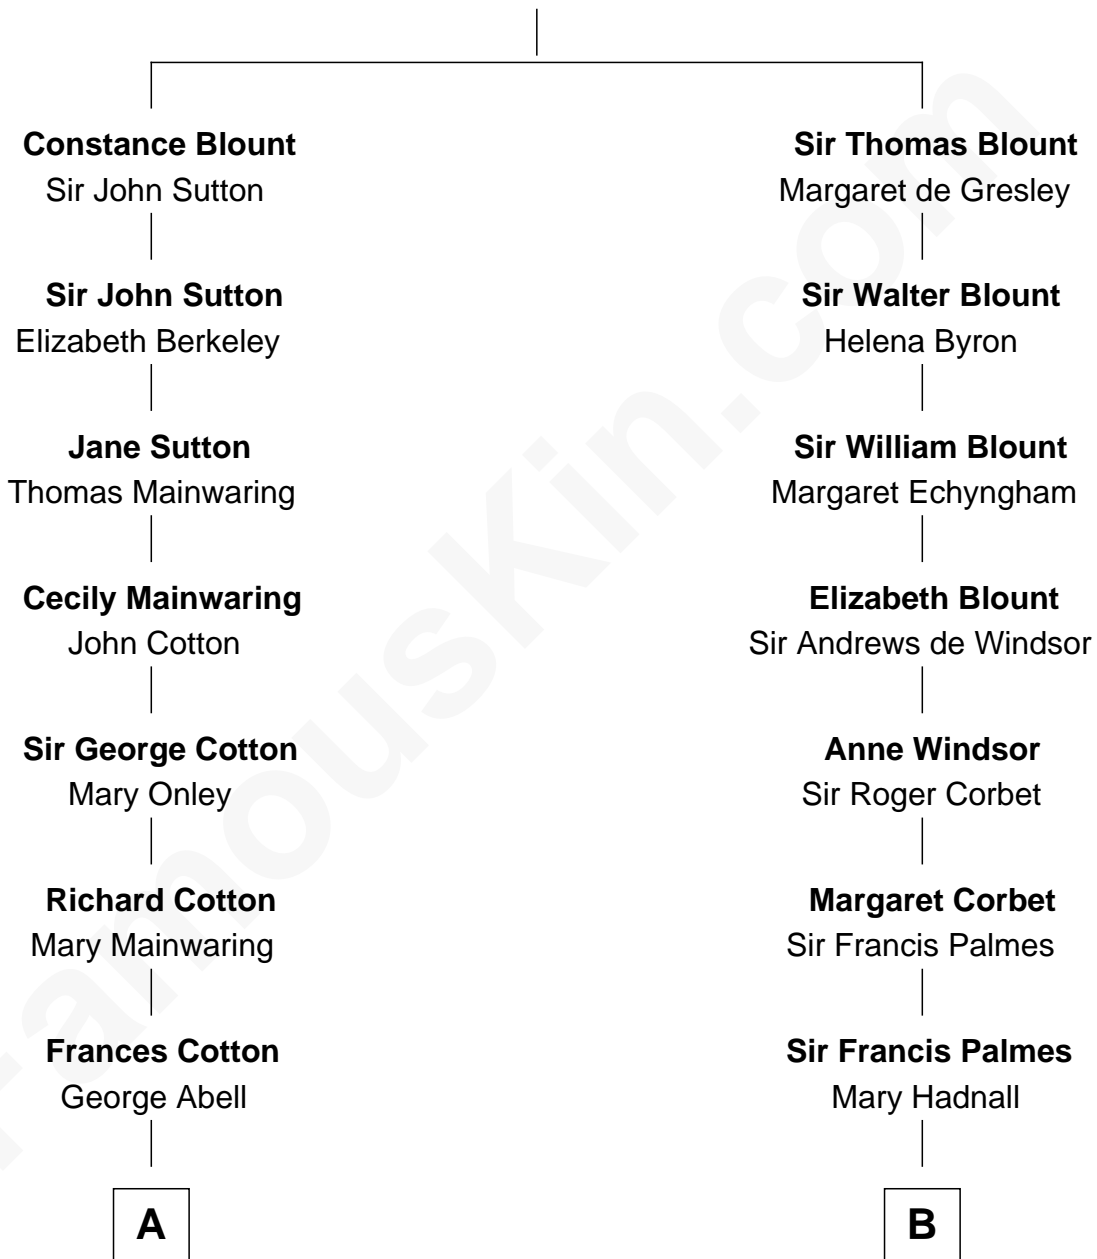

# FamousKin.com Relationship Chart of

**Marjorie Post**

*Founder of General Foods*

14th cousin 5 times removed of

**Benedict Cumberbatch**

*Movie, Television and Stage Actor*

**Sir Walter Blount**

Sancha de Ayala

C

**Henry Carlton Cumberbatch**

Pauline Ellen Laing Congdon

**Timothy Carlton Congdon Cumberbatch**

Wanda Ventham

**Benedict Cumberbatch**

*Movie, Television and Stage Actor*

FamousKin.com