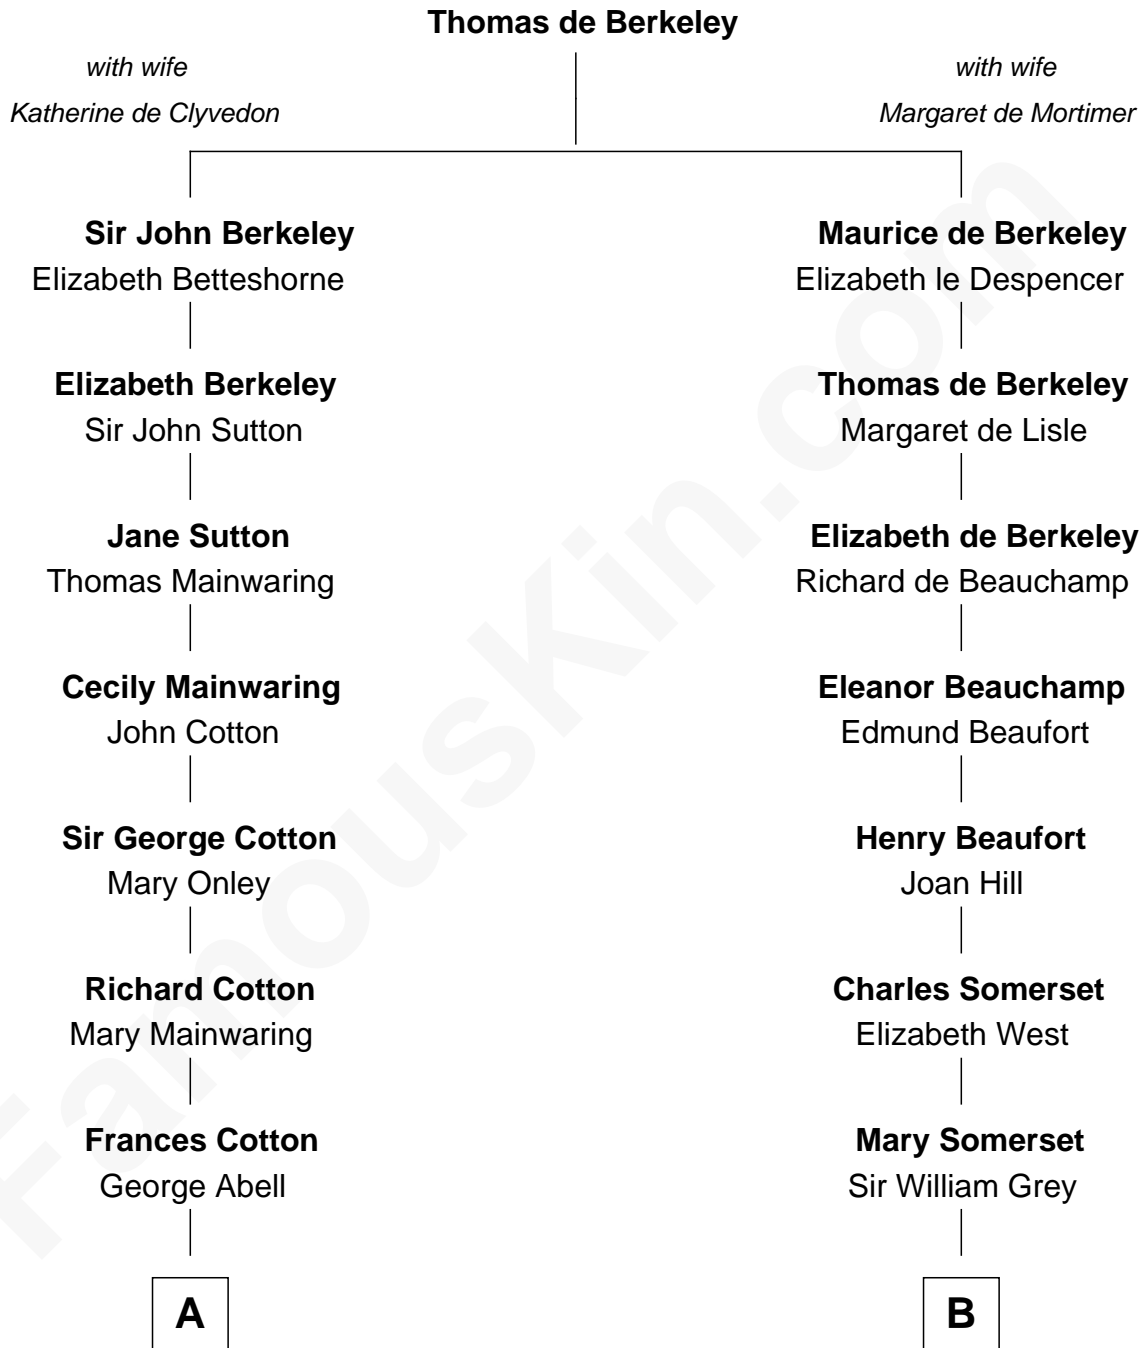

FamousKin.com

Relationship Chart of

Marjorie Post

Founder of General Foods

14th cousin 6 times removed of

Benedict Cumberbatch

Movie, Television and Stage Actor

C

Henry Alfred Cumberbatch

Hélène Gertrude Rees

Henry Carlton Cumberbatch

Pauline Ellen Laing Congdon

Timothy Carlton Congdon Cumberbatch

Wanda Ventham

Benedict Cumberbatch

Movie, Television and Stage Actor