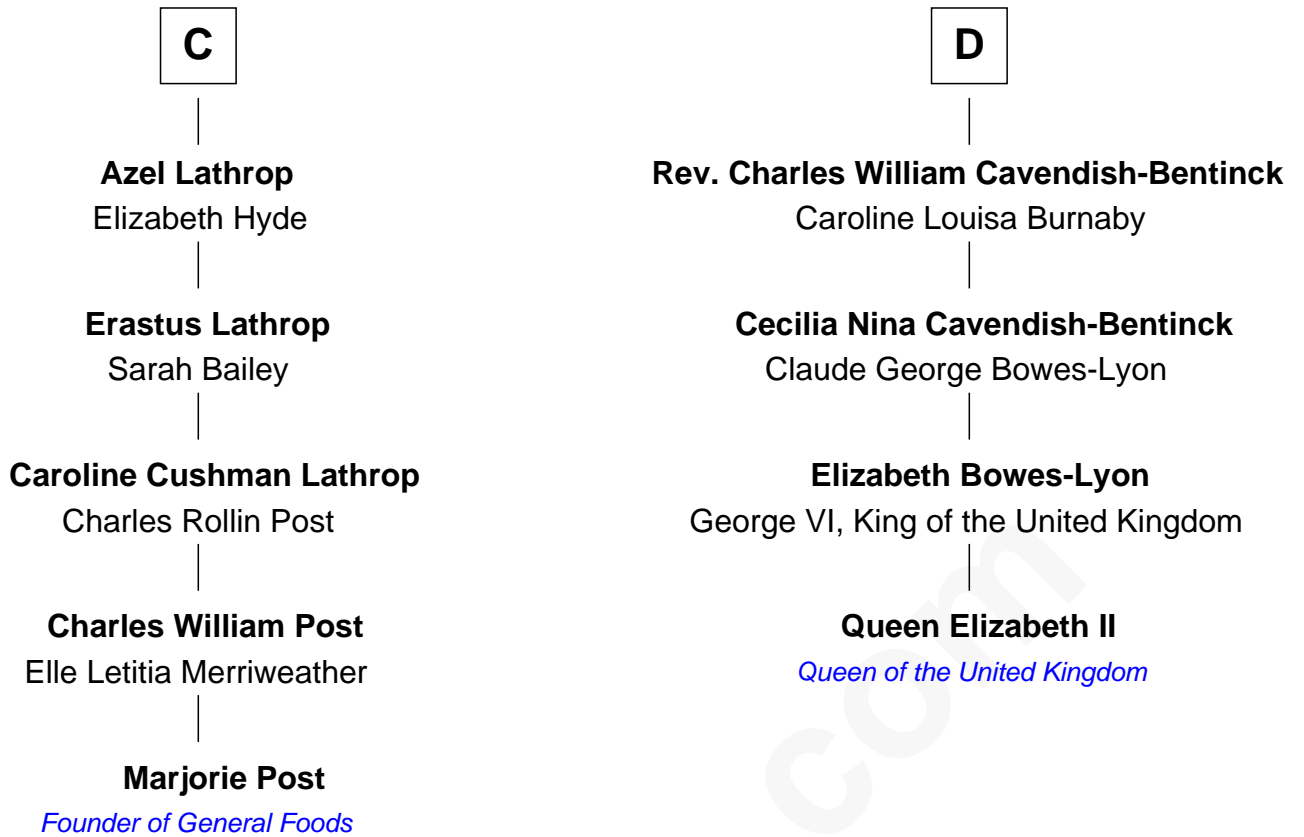

# FamousKin.com Relationship Chart of

**Marjorie Post**

*Founder of General Foods*

20th cousin 1 time removed of

**Queen Elizabeth II**

*Queen of the United Kingdom*

**John de Botetourte**

Maud FitzThomas

Elizabeth II photo by [Eric Draper](#)