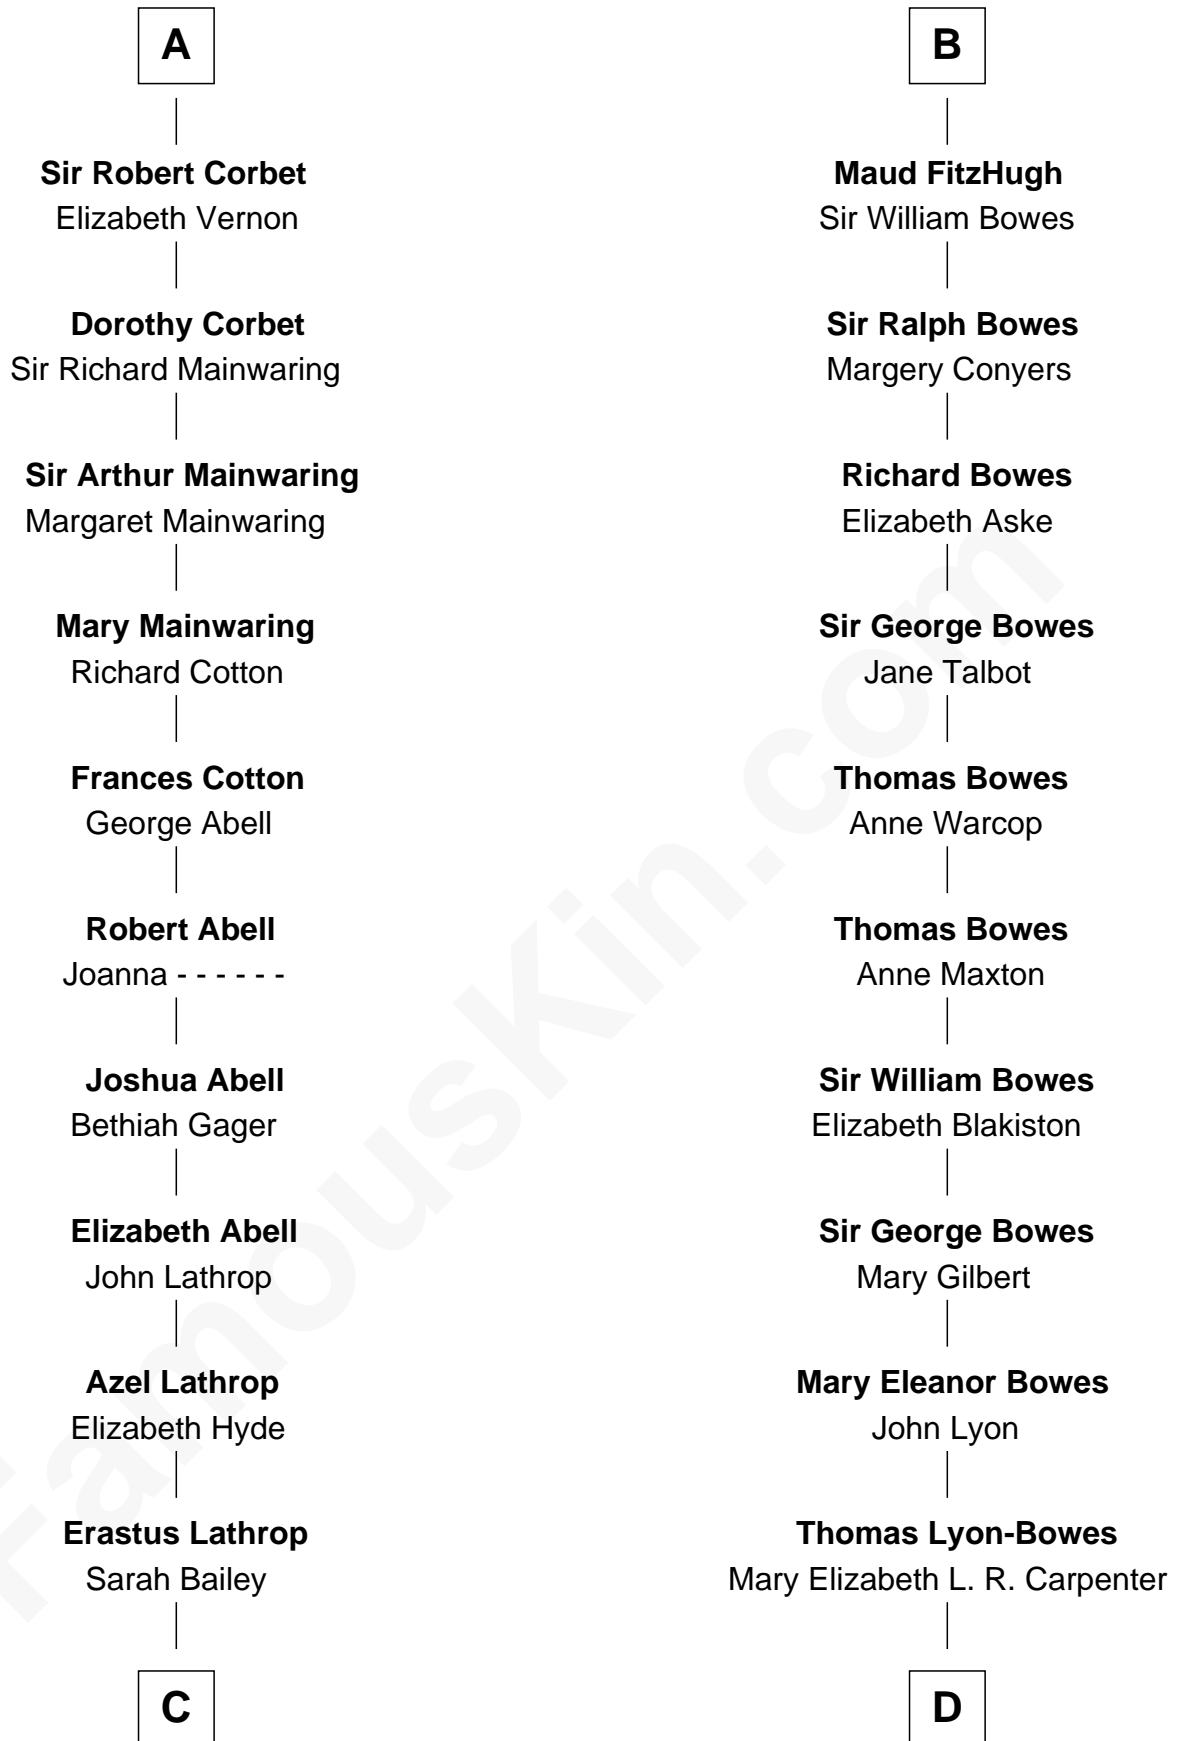

FamousKin.com Relationship Chart of

Marjorie Post

Founder of General Foods

19th cousin 2 times removed of

Queen Elizabeth II

Queen of the United Kingdom

C

Caroline Cushman Lathrop
Charles Rollin Post

Charles William Post
Elle Letitia Merriweather

Marjorie Post
Founder of General Foods

D

Thomas George Lyon-Bowes
Charlotte Grimstead

Claude Bowes-Lyon
Frances Dora Smith

Claude George Bowes-Lyon
Cecilia Nina Cavendish-Bentinck