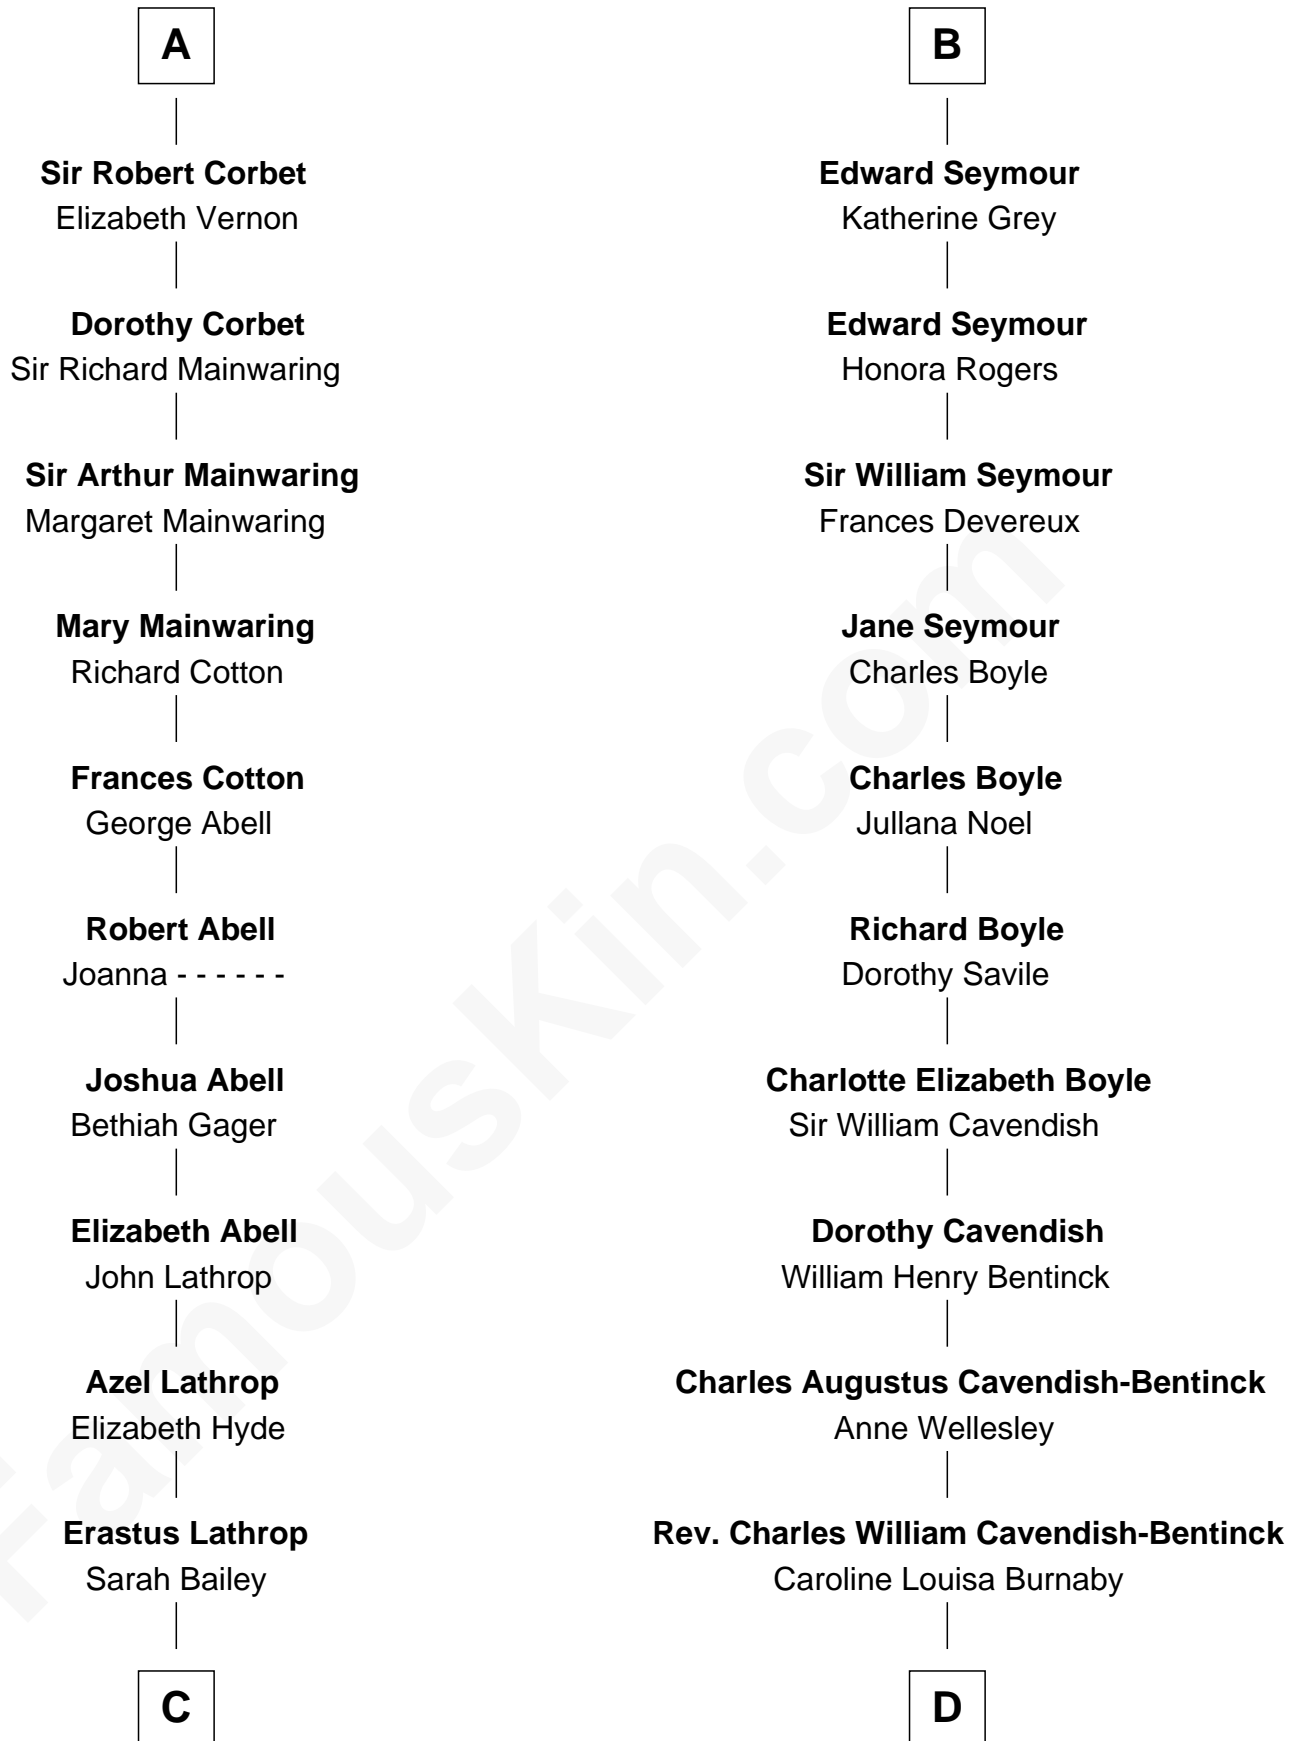

FamousKin.com Relationship Chart of

Marjorie Post

Founder of General Foods

19th cousin of

Queen Elizabeth II

Queen of the United Kingdom

C

Caroline Cushman Lathrop

Charles Rollin Post

Charles William Post

Elle Letitia Merriweather

Marjorie Post

Founder of General Foods

D

Cecilia Nina Cavendish-Bentinck

Claude George Bowes-Lyon