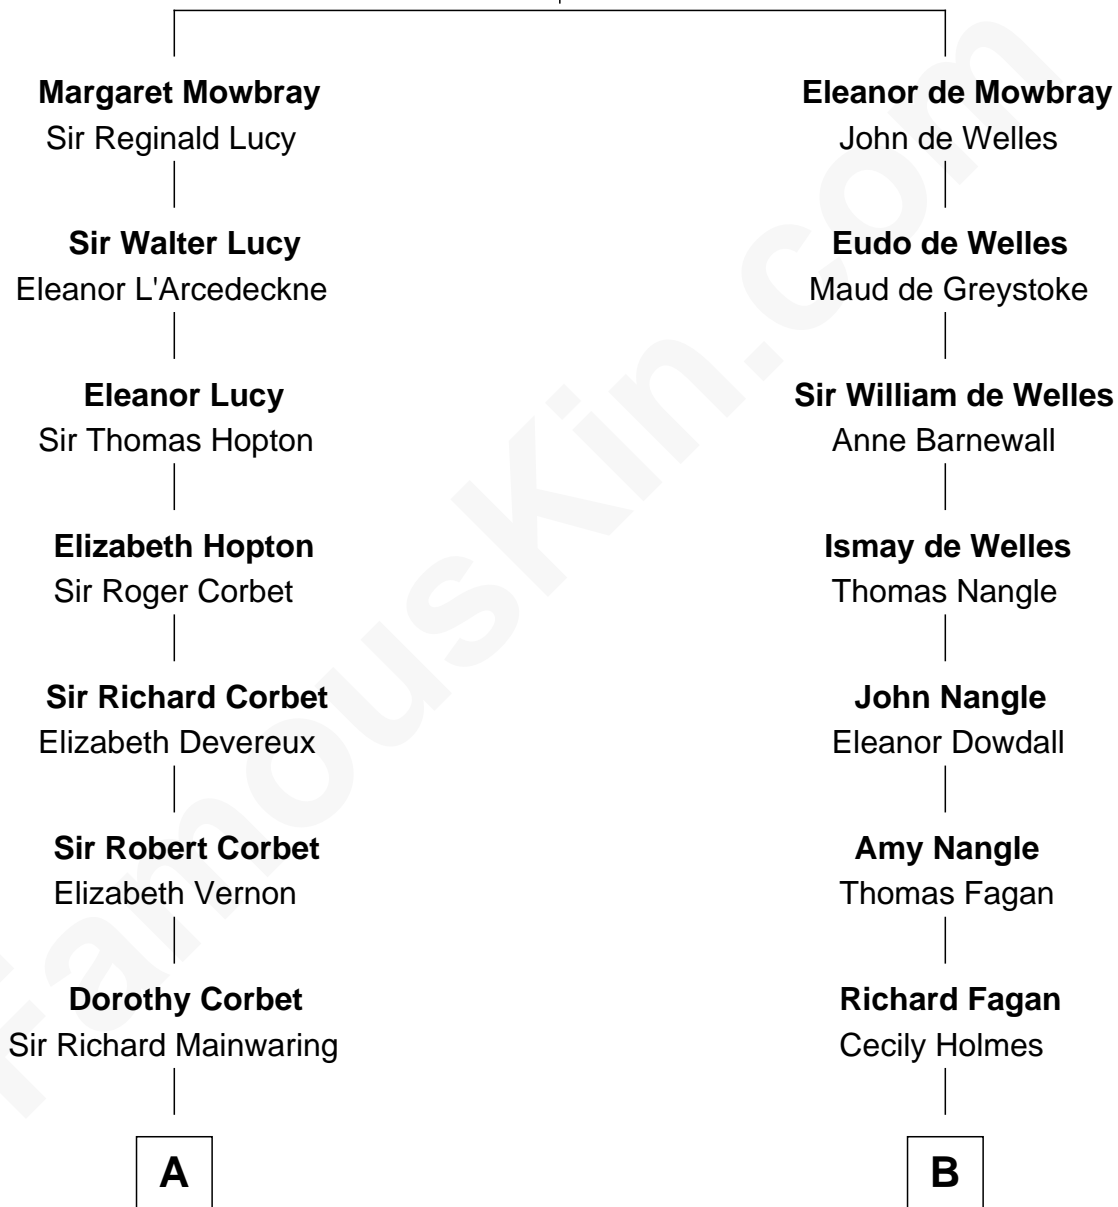

# FamousKin.com Relationship Chart of

**Marjorie Post**

*Founder of General Foods*

17th cousin of

**Queen Elizabeth II**

*Queen of the United Kingdom*

**John de Mowbray**  
Elizabeth de Segrave

Elizabeth II photo by [Eric Draper](#)