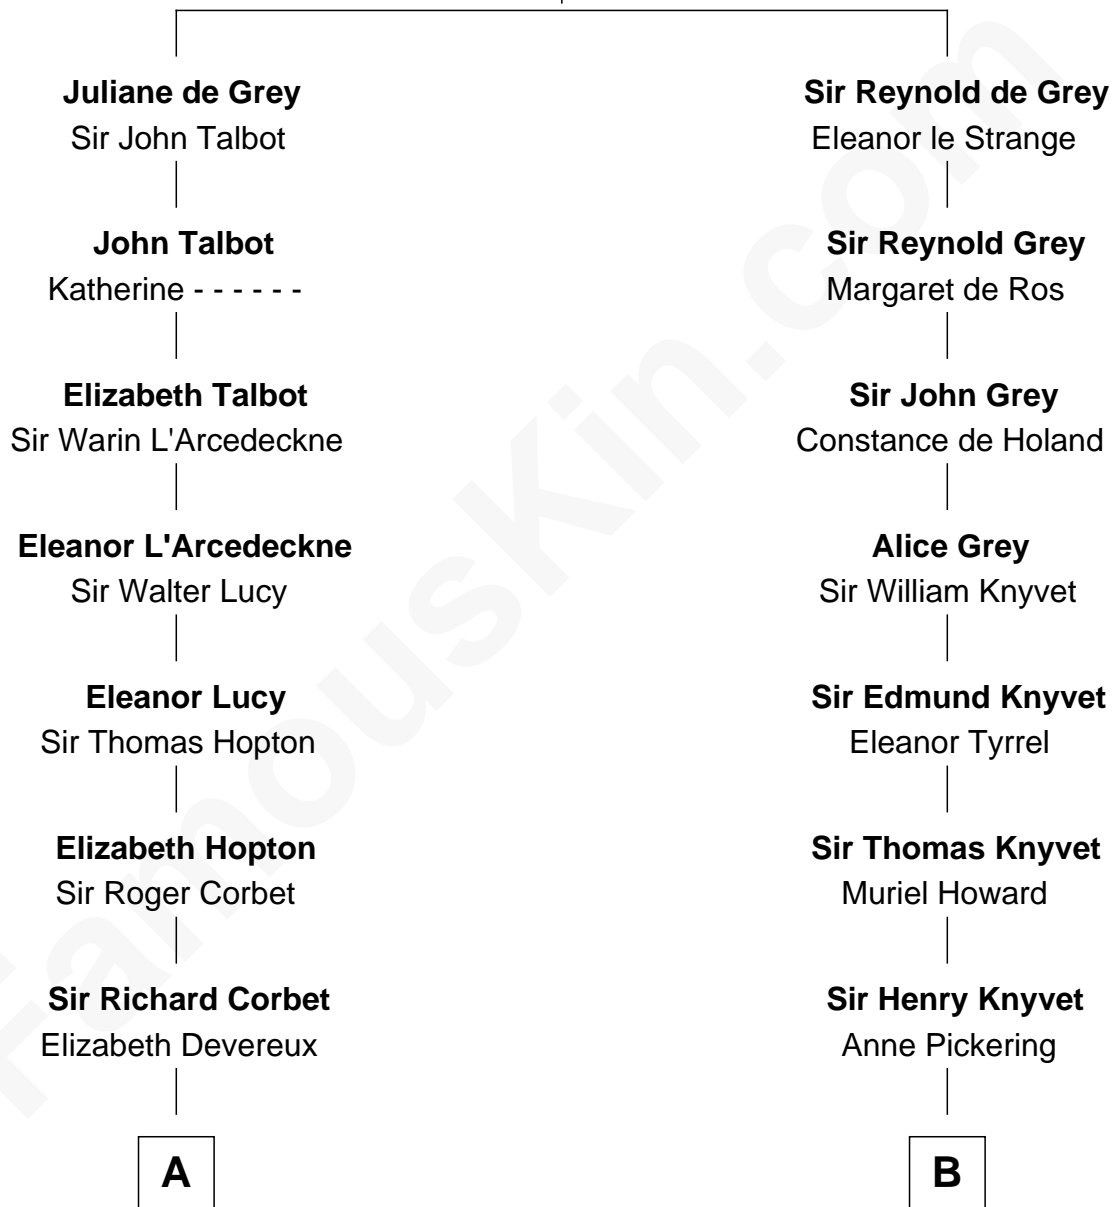

# FamousKin.com Relationship Chart of

**Marjorie Post**

*Founder of General Foods*

19th cousin of

**Tilda Swinton**

*Movie Actress*

**Sir Roger de Grey**  
Elizabeth de Hastings

**C**

**Caroline Cushman Lathrop**

Charles Rollin Post

**Charles William Post**

Elle Letitia Merriweather

**Marjorie Post**

*Founder of General Foods*

**D**

**Mariora Beatrice Evelyn Rochfort Alers-Hankey**