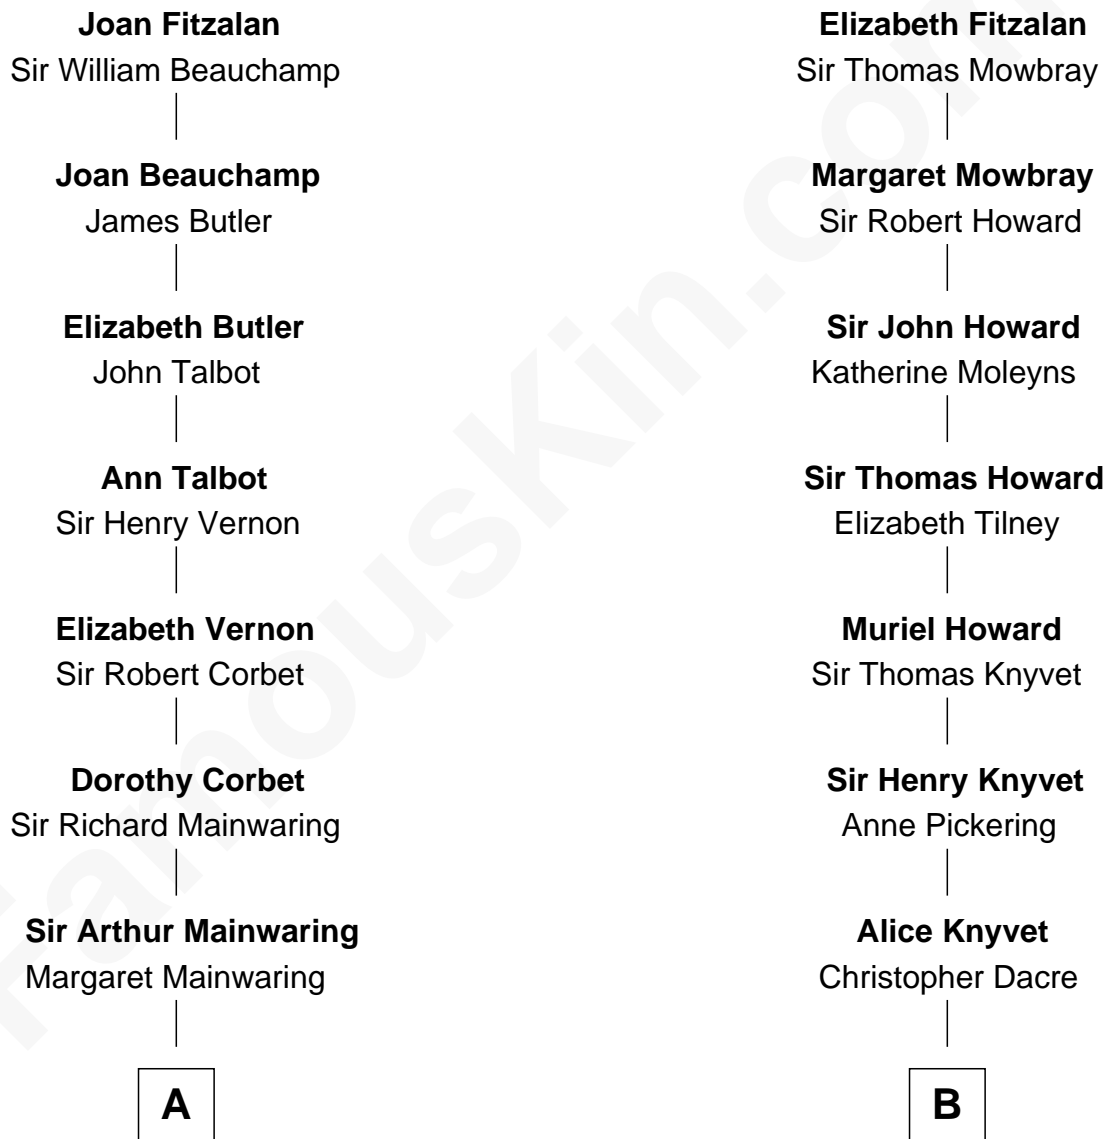

# FamousKin.com Relationship Chart of

**Marjorie Post**

*Founder of General Foods*

16th cousin 2 times removed of

**Tilda Swinton**

*Movie Actress*

**Sir Richard Fitzalan**

Elizabeth de Bohun

C

Sir John Swinton  
Judith Balfour Killen

Tilda Swinton  
*Movie Actress*

FamousKin.com