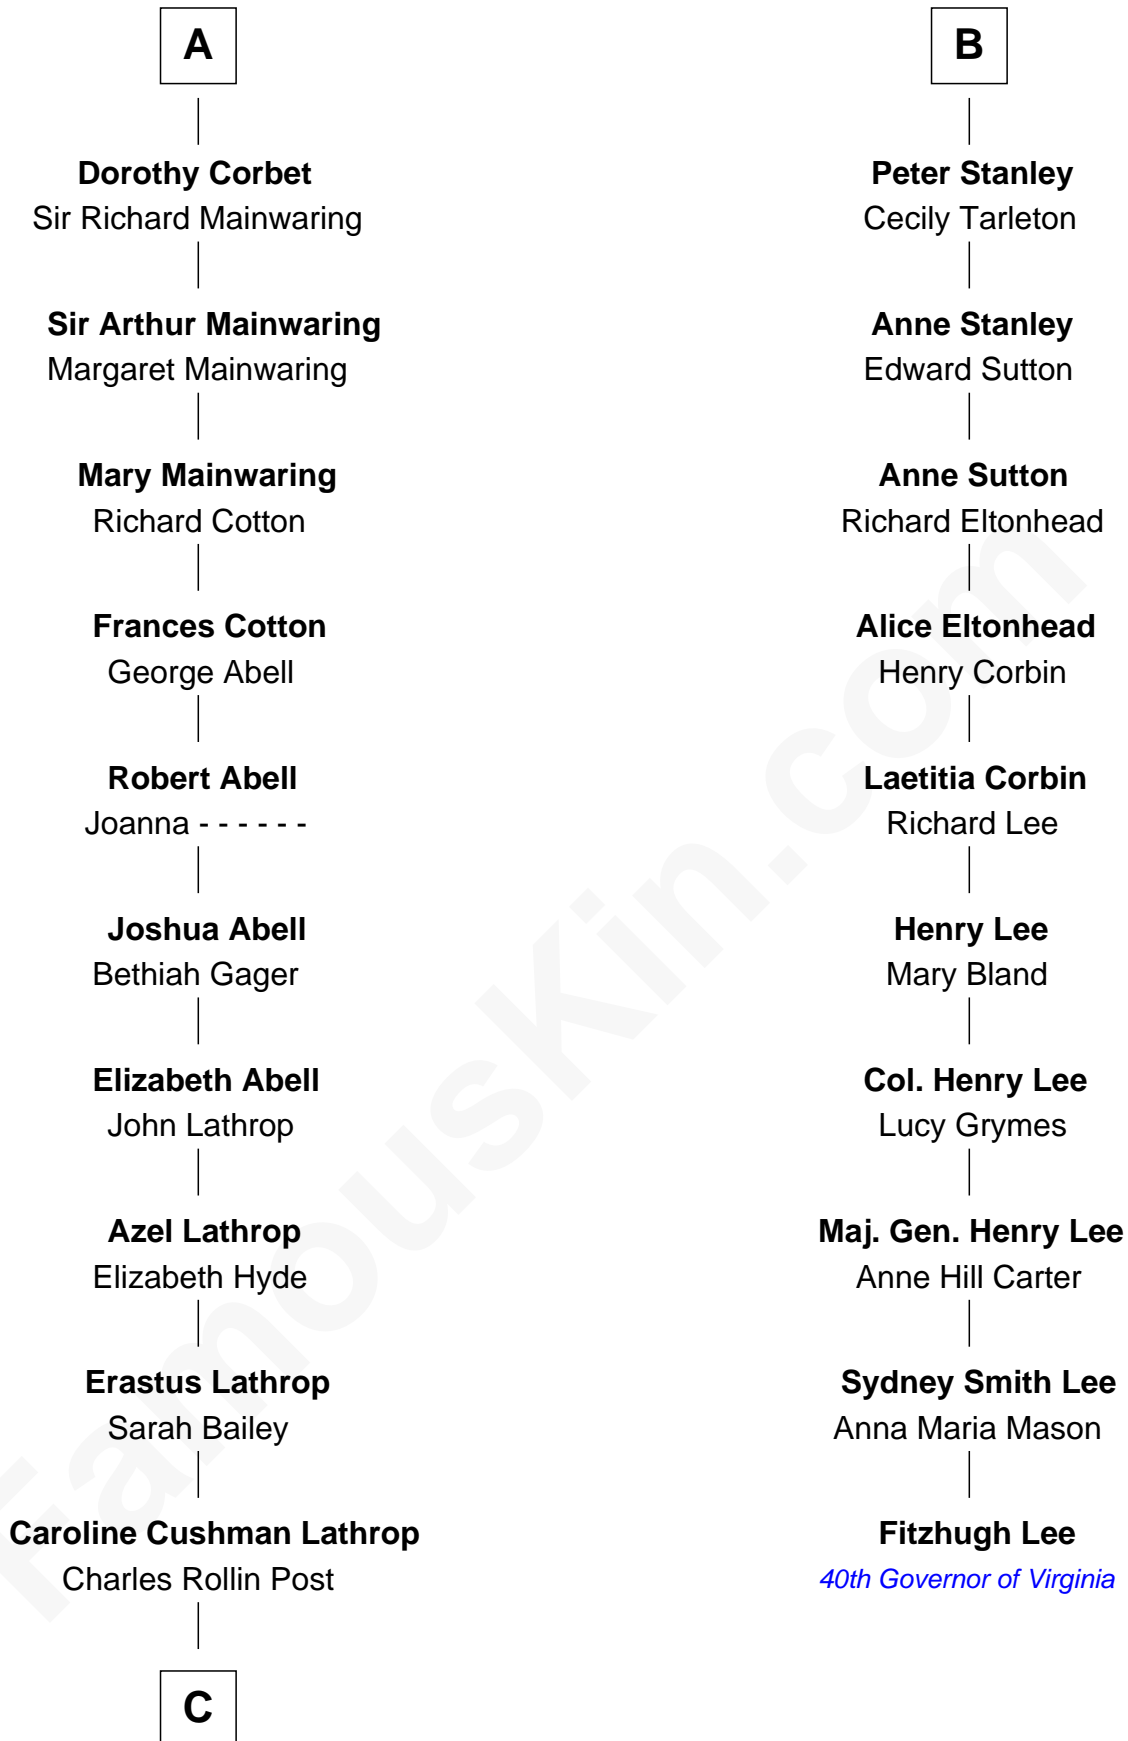

# FamousKin.com Relationship Chart of

**Marjorie Post**

*Founder of General Foods*

16th cousin 2 times removed of

**Fitzhugh Lee**

*40th Governor of Virginia*

**C**

**Charles William Post**  
Elle Letitia Merriweather

**Marjorie Post**  
*Founder of General Foods*

FamousKin.com