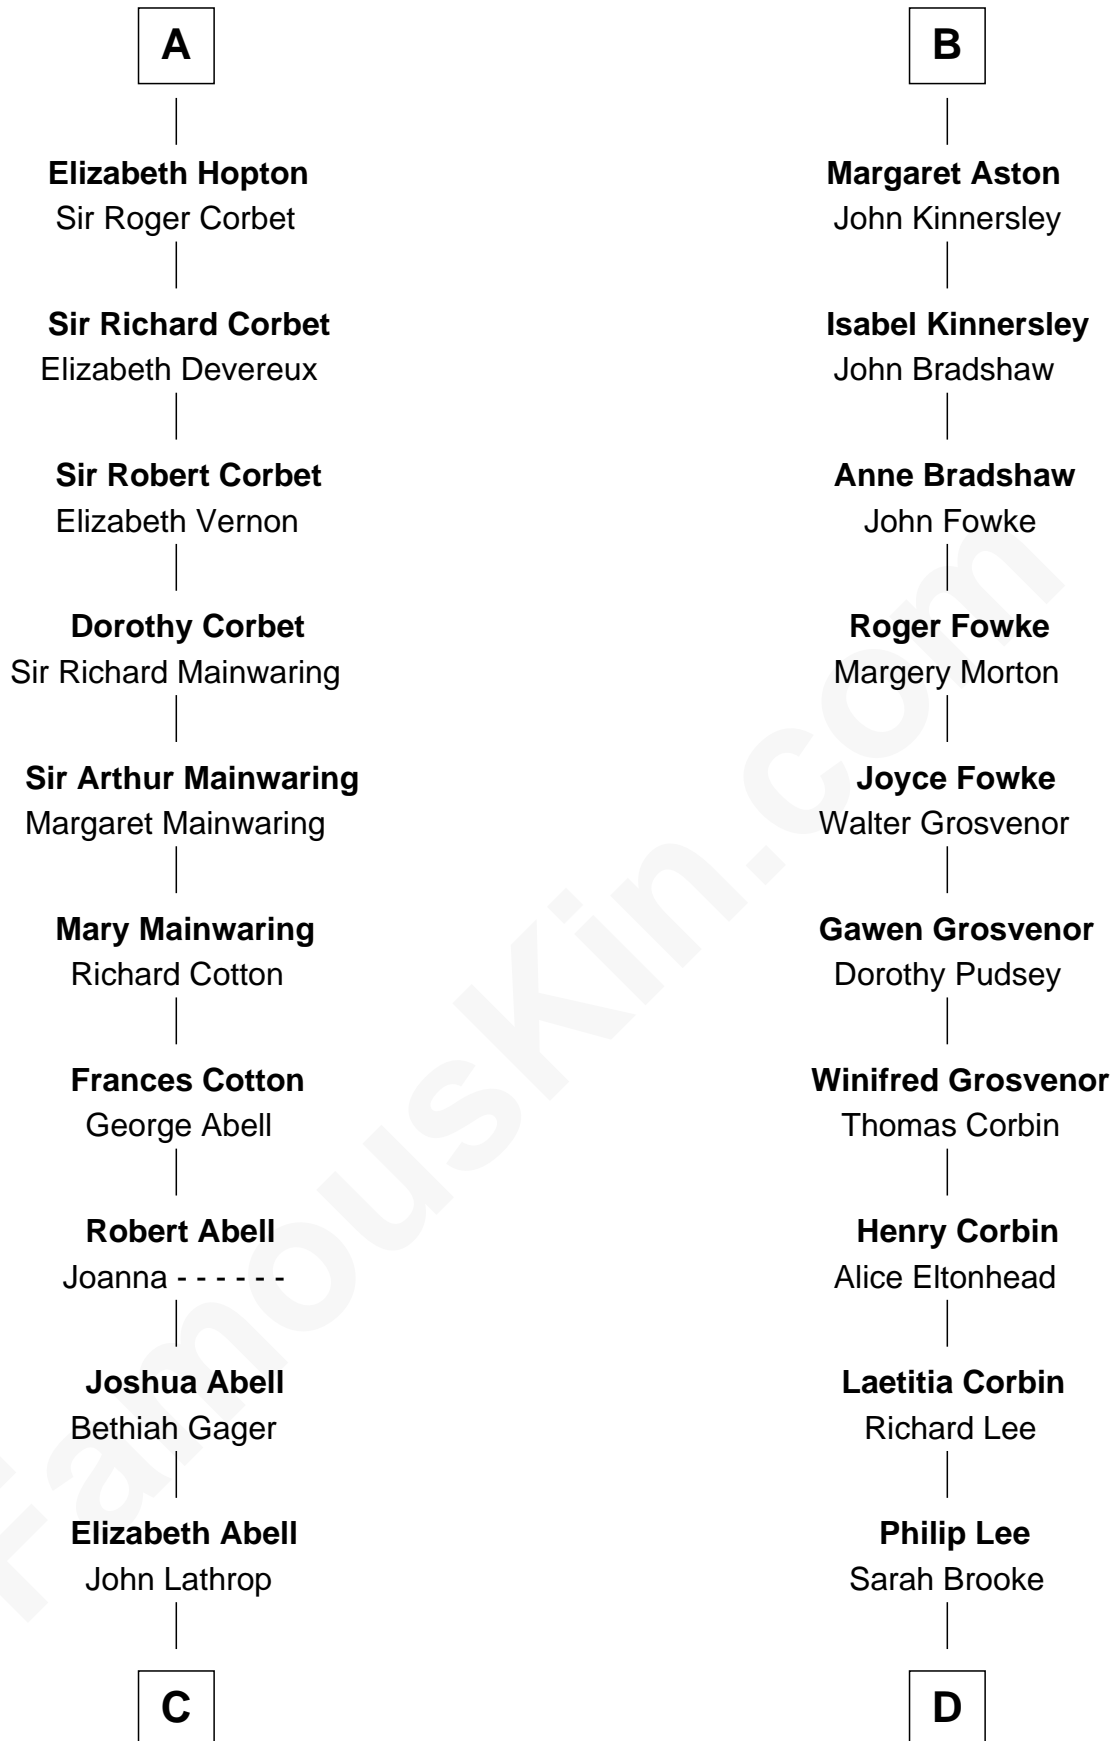

# FamousKin.com Relationship Chart of

**Marjorie Post**

*Founder of General Foods*

18th cousin 3 times removed of

**Thomas Sim Lee**

*2nd and 7th Governor of Maryland*

**John de Botetourte**

Maud FitzThomas

**C**

**Azel Lathrop**  
Elizabeth Hyde

**Erastus Lathrop**  
Sarah Bailey

**Caroline Cushman Lathrop**  
Charles Rollin Post

**Charles William Post**  
Elle Letitia Merriweather

**Marjorie Post**  
*Founder of General Foods*

**D**

**Thomas Lee**  
Christiana Sim

**Thomas Sim Lee**  
*2nd and 7th Governor of Maryland*

FamousKin.com