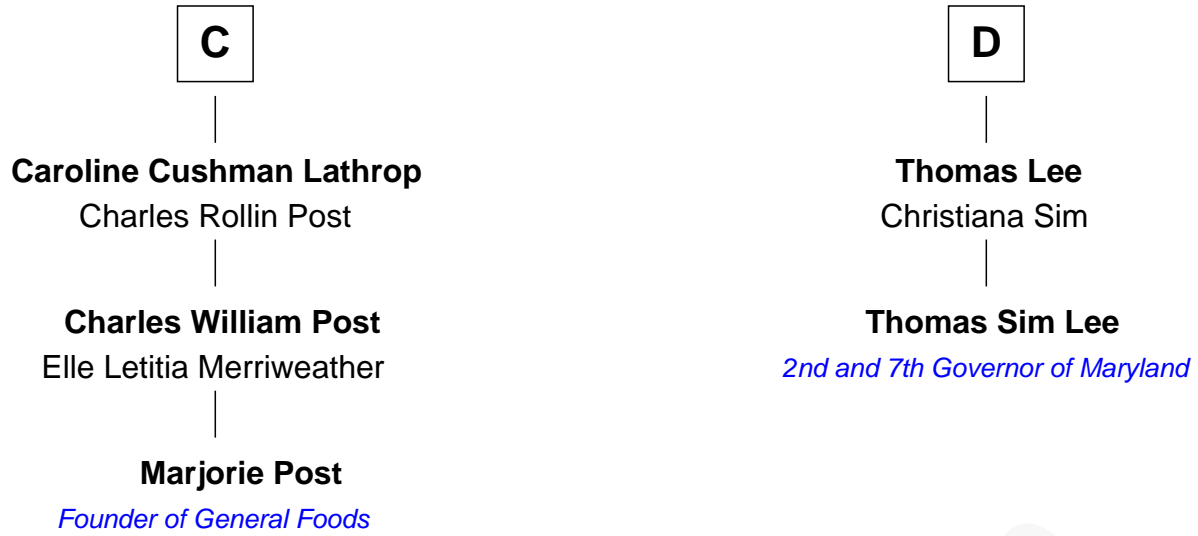

FamousKin.com Relationship Chart of

Marjorie Post

Founder of General Foods

18th cousin 1 time removed of

Thomas Sim Lee

2nd and 7th Governor of Maryland

Reginald de Braiose

FamousKin.com