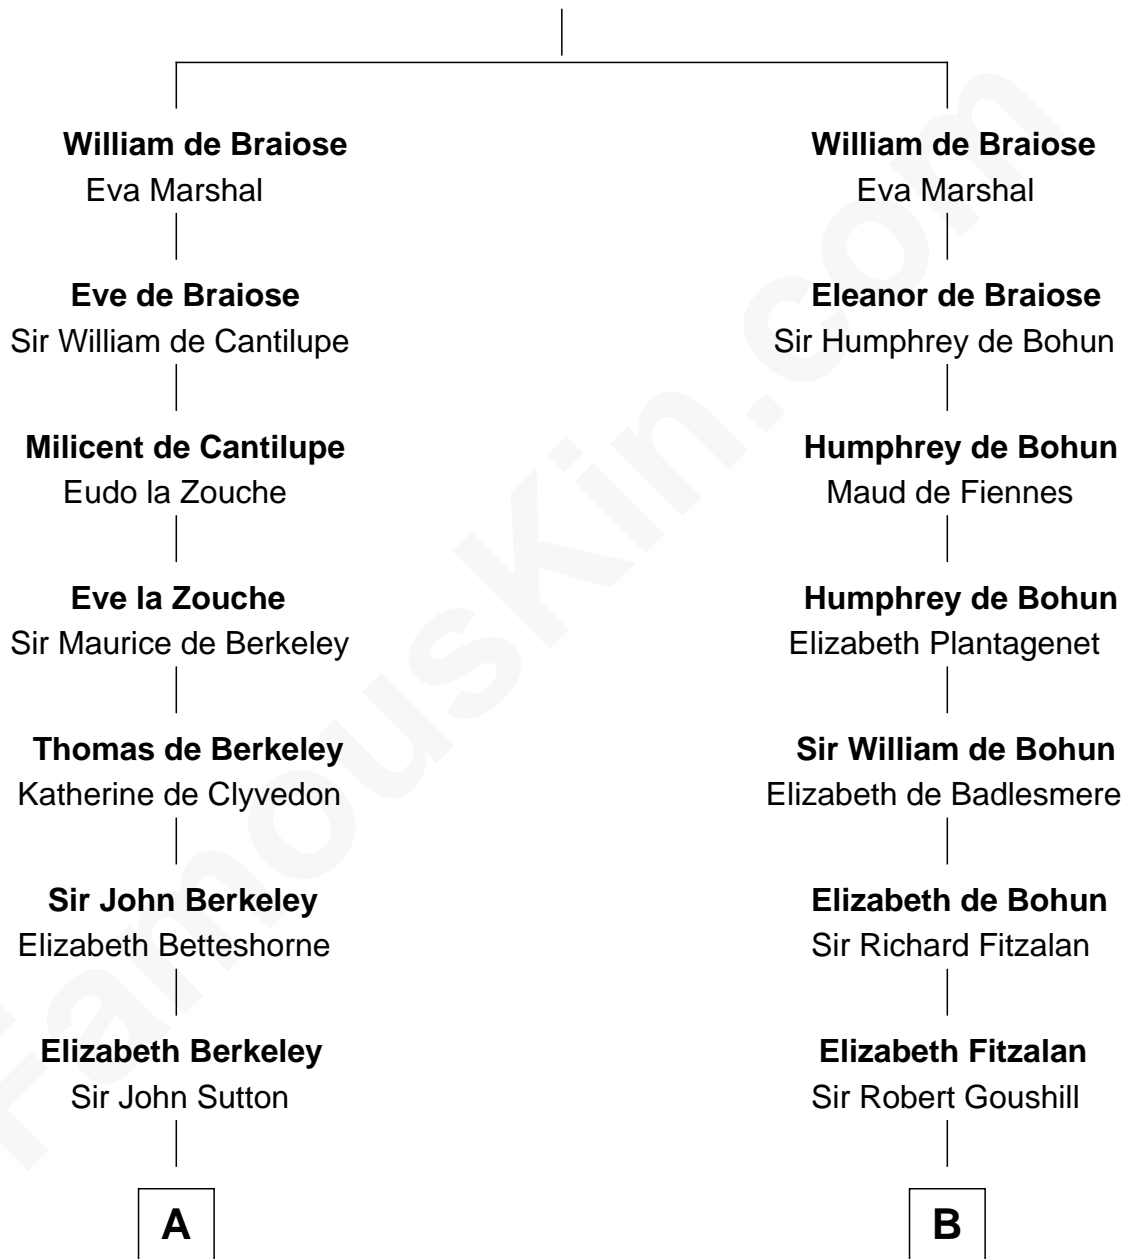

FamousKin.com Relationship Chart of

Marjorie Post

Founder of General Foods

18th cousin 1 time removed of

Thomas Sim Lee

2nd and 7th Governor of Maryland

Reginald de Braiose

FamousKin.com