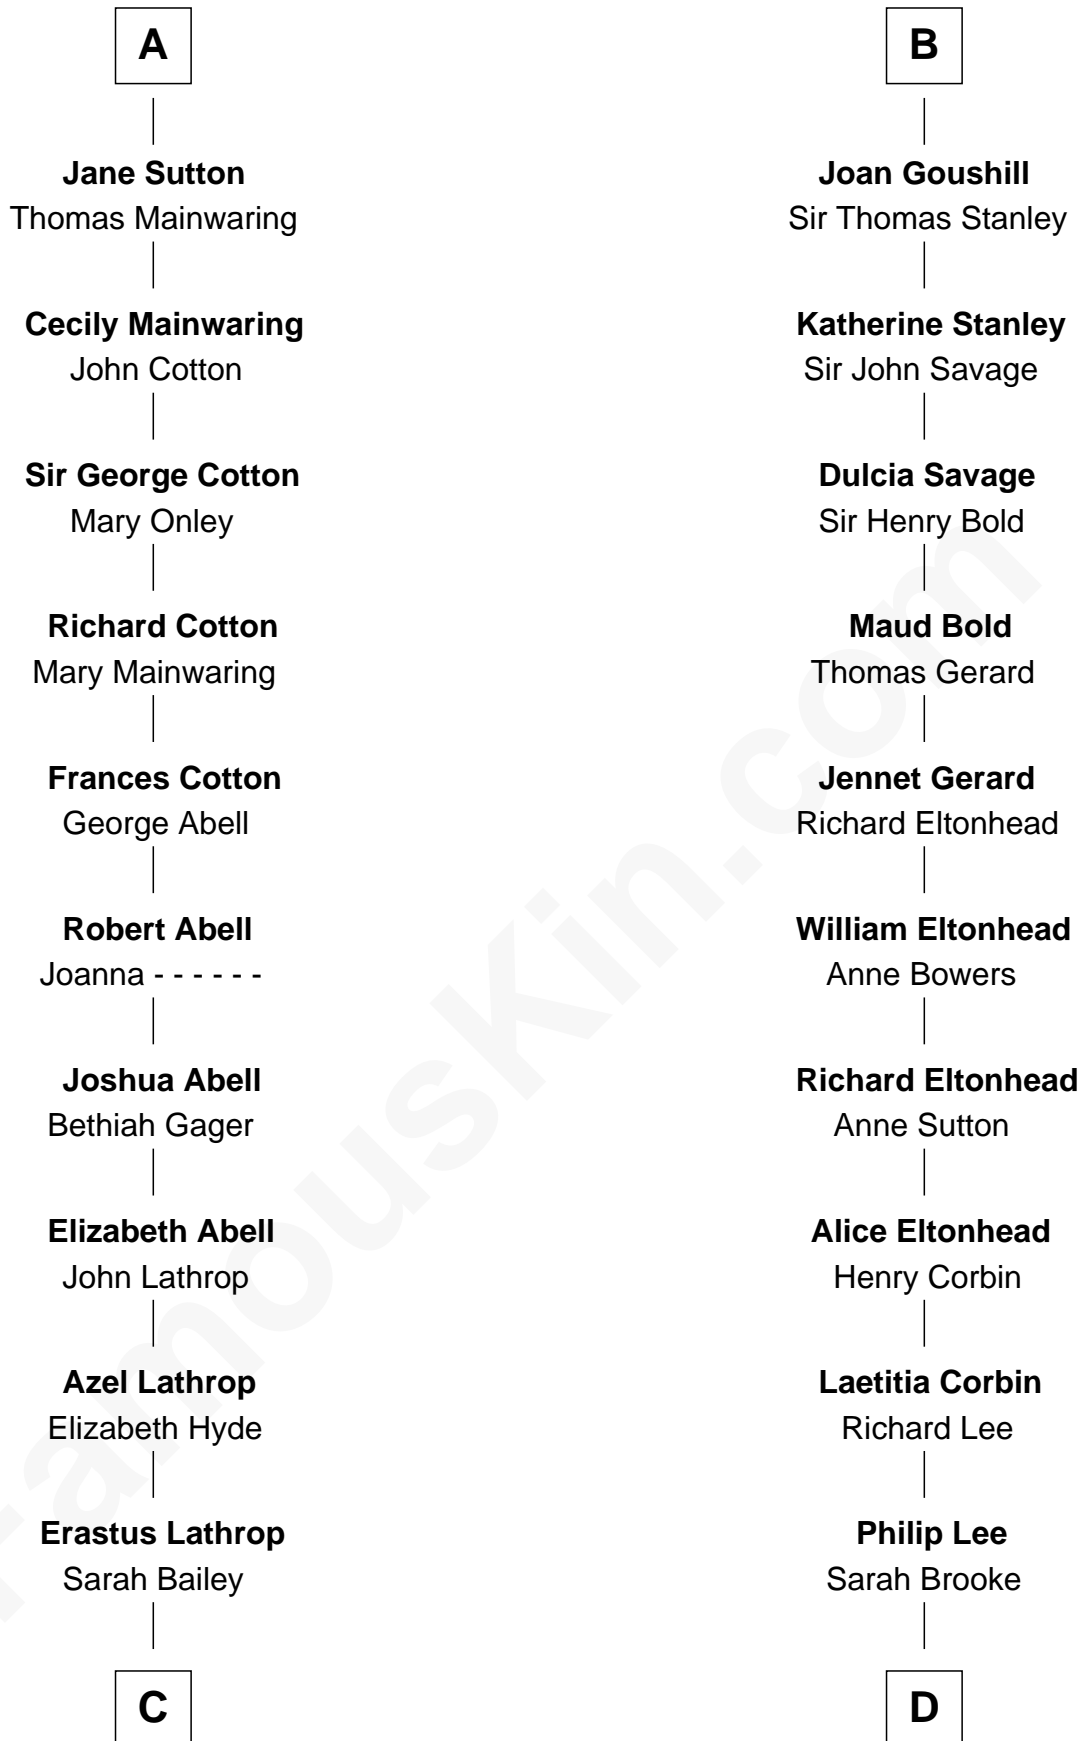

FamousKin.com Relationship Chart of

Marjorie Post

Founder of General Foods

18th cousin 1 time removed of

Thomas Sim Lee

2nd and 7th Governor of Maryland

Reginald de Braiose

FamousKin.com