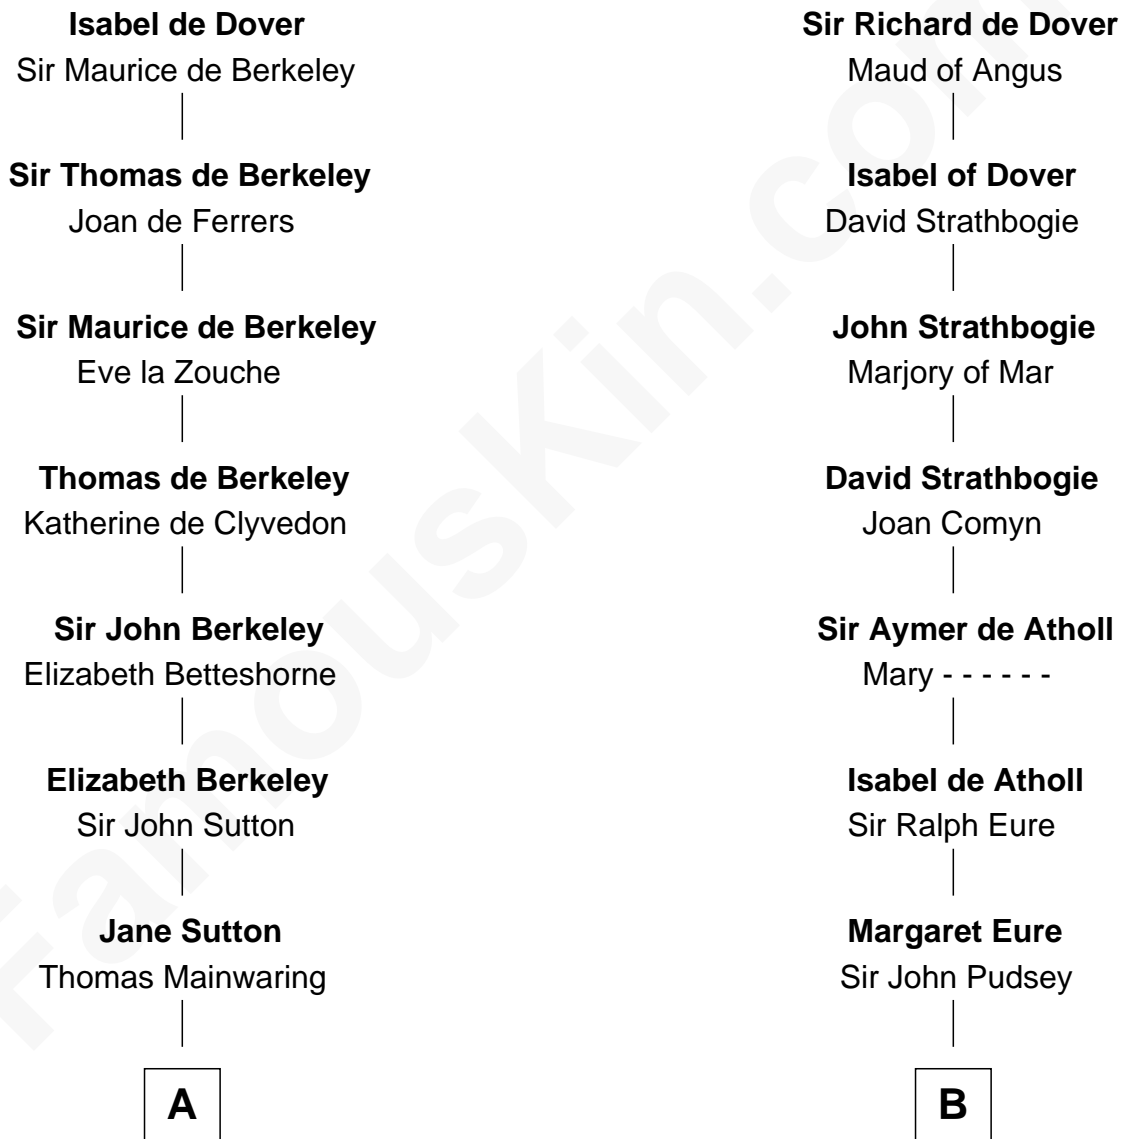

# FamousKin.com Relationship Chart of

**Marjorie Post**

*Founder of General Foods*

18th cousin 3 times removed of

**Edward Lloyd V**

*13th Governor of Maryland*

**Sir Richard FitzRoy**

Rose de Dover

**C**

**Charles William Post**  
Elle Letitia Merriweather

**Marjorie Post**  
*Founder of General Foods*

**D**

**Ann Corbin**  
Col. William Tayloe

**John Tayloe**  
Elizabeth Gwynn

**John Tayloe**  
Rebecca Plater

**Elizabeth Tayloe**  
Col. Edward Lloyd

**Edward Lloyd V**  
*13th Governor of Maryland*

FamousKin.com