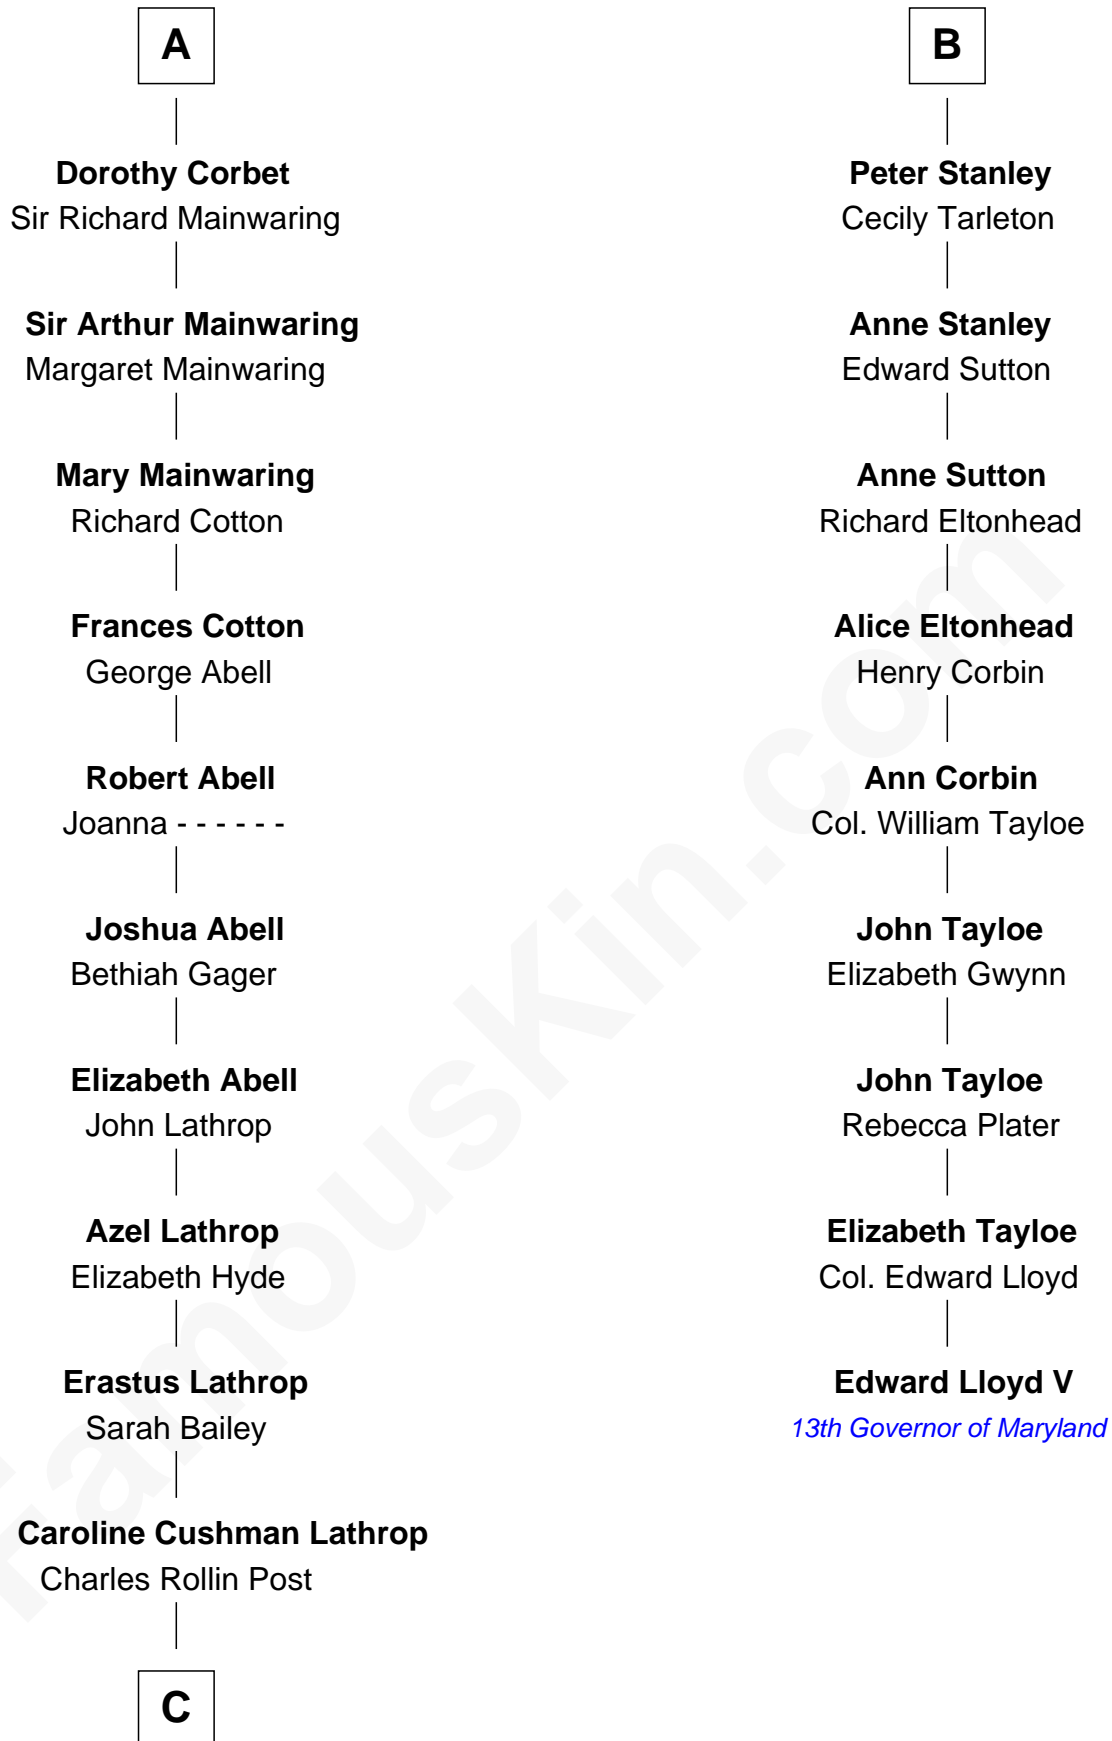

FamousKin.com

Relationship Chart of

Marjorie Post

Founder of General Foods

15th cousin 3 times removed of

Edward Lloyd V

13th Governor of Maryland

C

Charles William Post
Elle Letitia Merriweather

Marjorie Post
Founder of General Foods

FamousKin.com