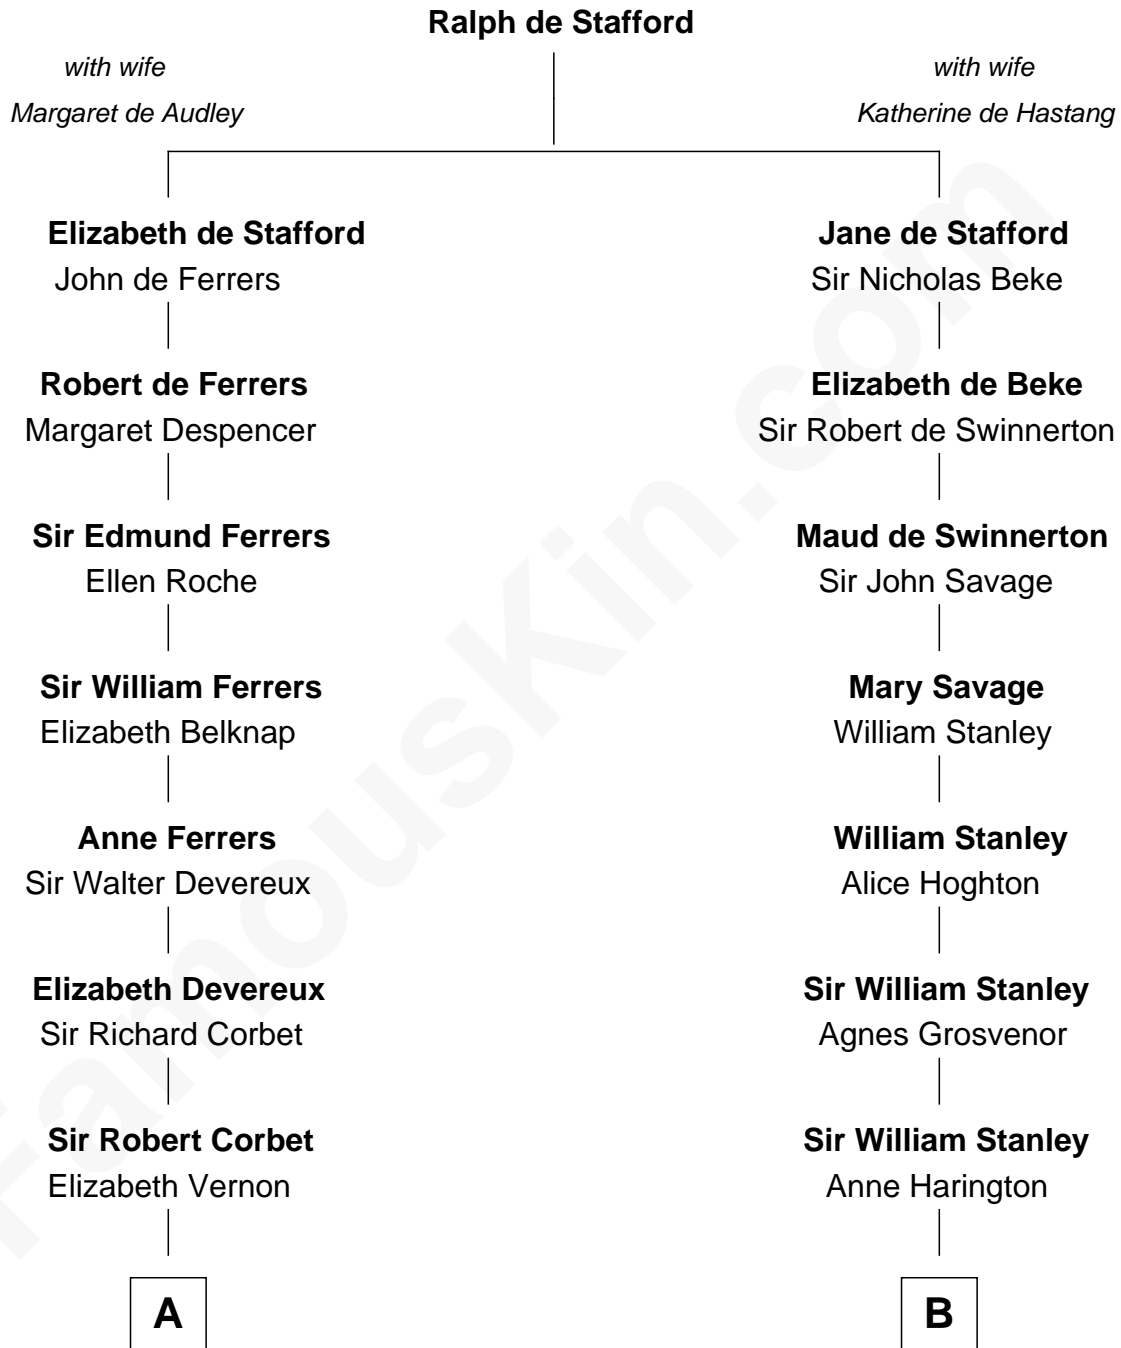

FamousKin.com

Relationship Chart of

Marjorie Post

Founder of General Foods

15th cousin 3 times removed of

Edward Lloyd V

13th Governor of Maryland

C

Charles William Post
Elle Letitia Merriweather

Marjorie Post
Founder of General Foods

FamousKin.com