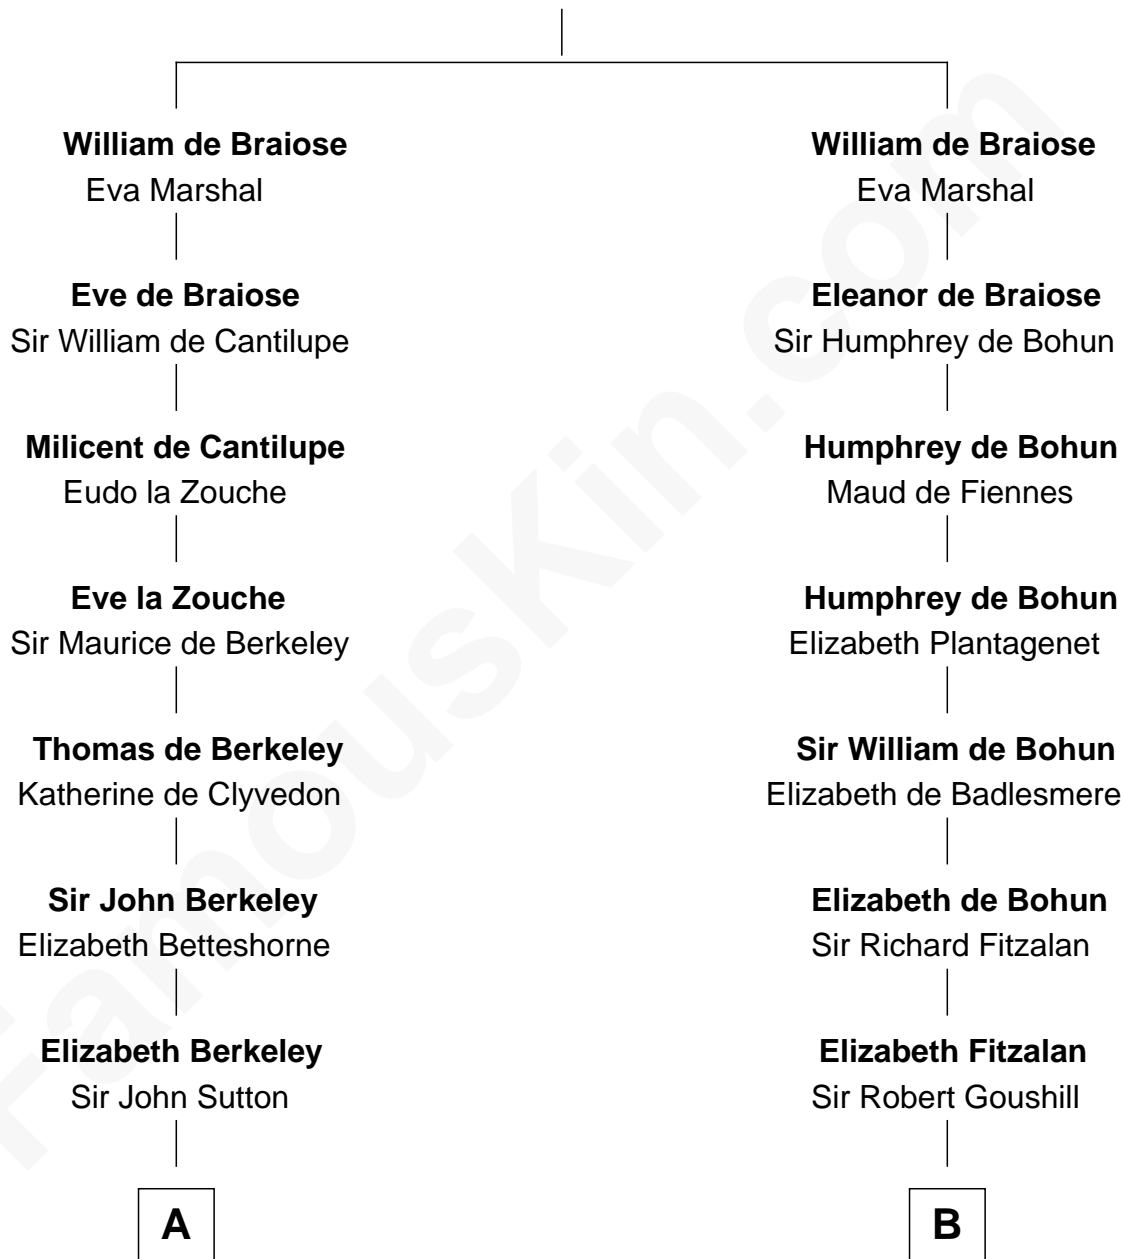

FamousKin.com Relationship Chart of

Marjorie Post

Founder of General Foods

19th cousin of

Edward Lloyd V

13th Governor of Maryland

Reginald de Braiose

FamousKin.com