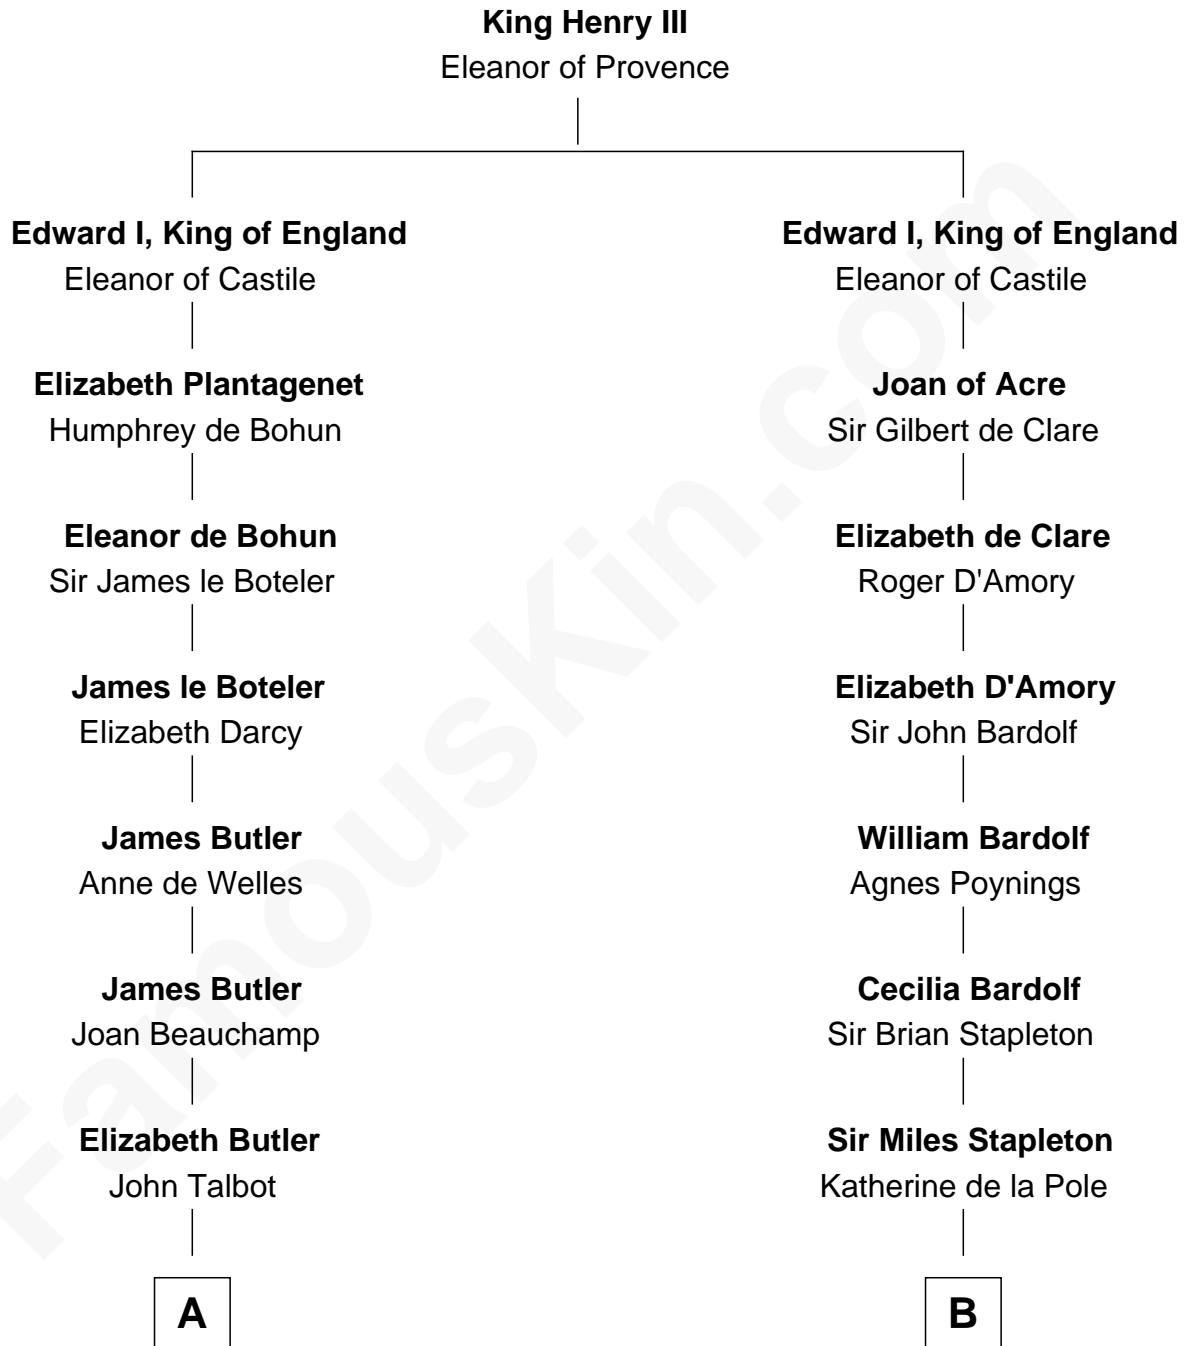

FamousKin.com Relationship Chart of

Marjorie Post

Founder of General Foods

18th cousin 2 times removed of

Charles Carnan Ridgely

15th Governor of Maryland

FamousKin.com