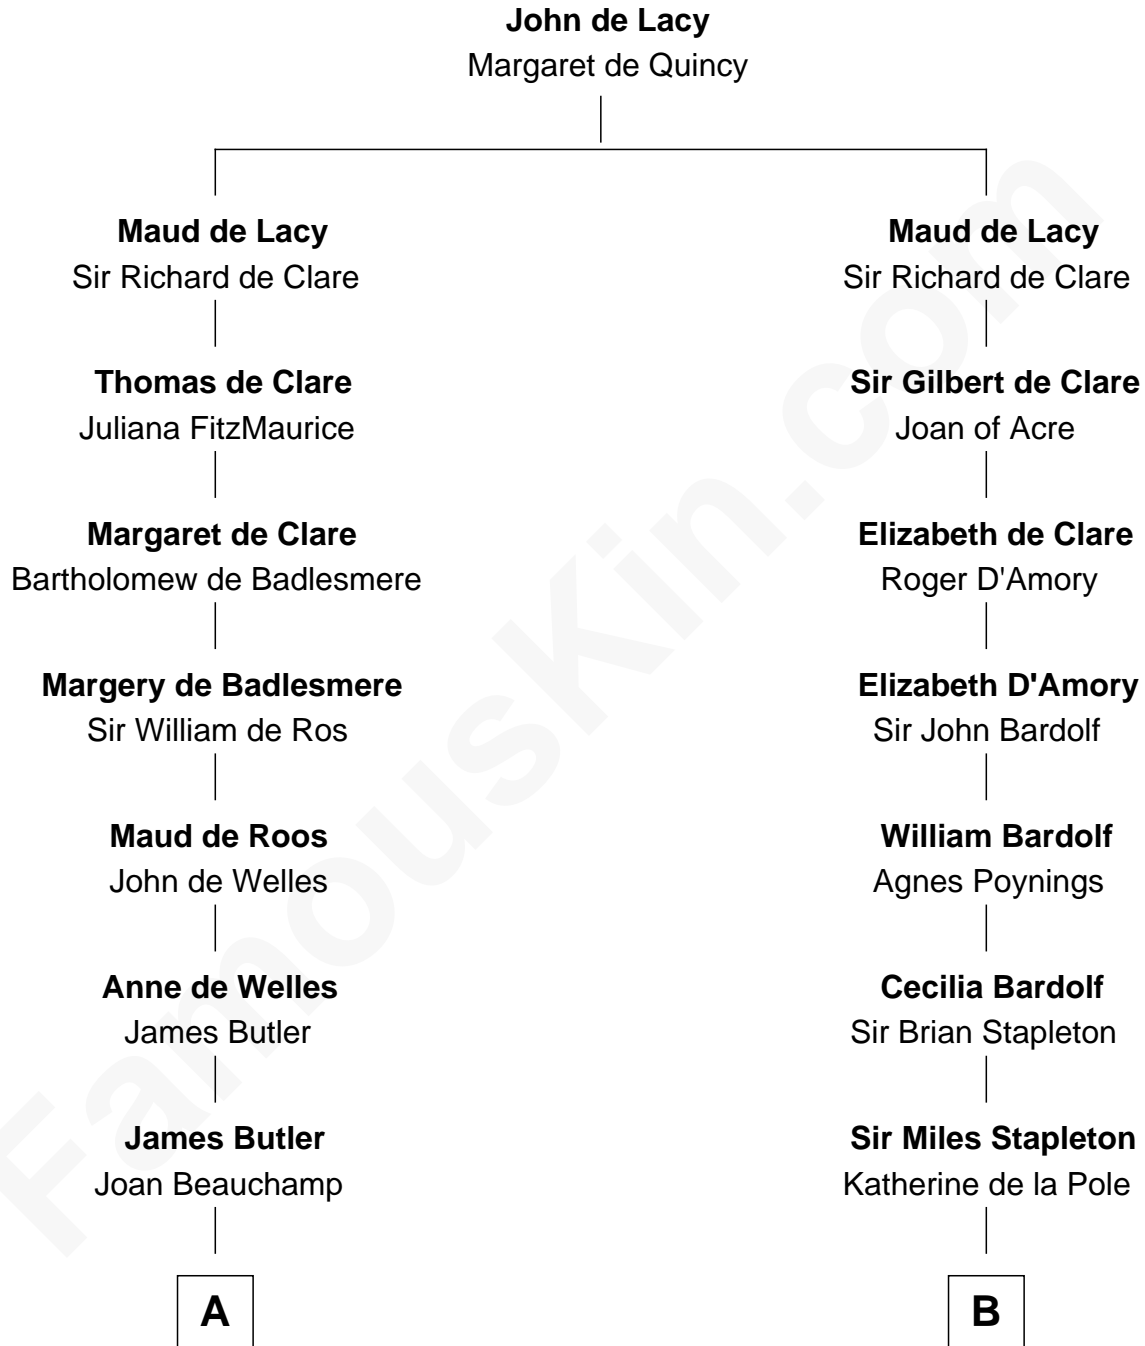

## Relationship Chart of

### Marjorie Post

*Founder of General Foods*

18th cousin 3 times removed of

### Charles Carnan Ridgely

*15th Governor of Maryland*

**C**

**Azel Lathrop**  
Elizabeth Hyde

**Erastus Lathrop**  
Sarah Bailey

**Caroline Cushman Lathrop**  
Charles Rollin Post

**Charles William Post**  
Elle Letitia Merriweather