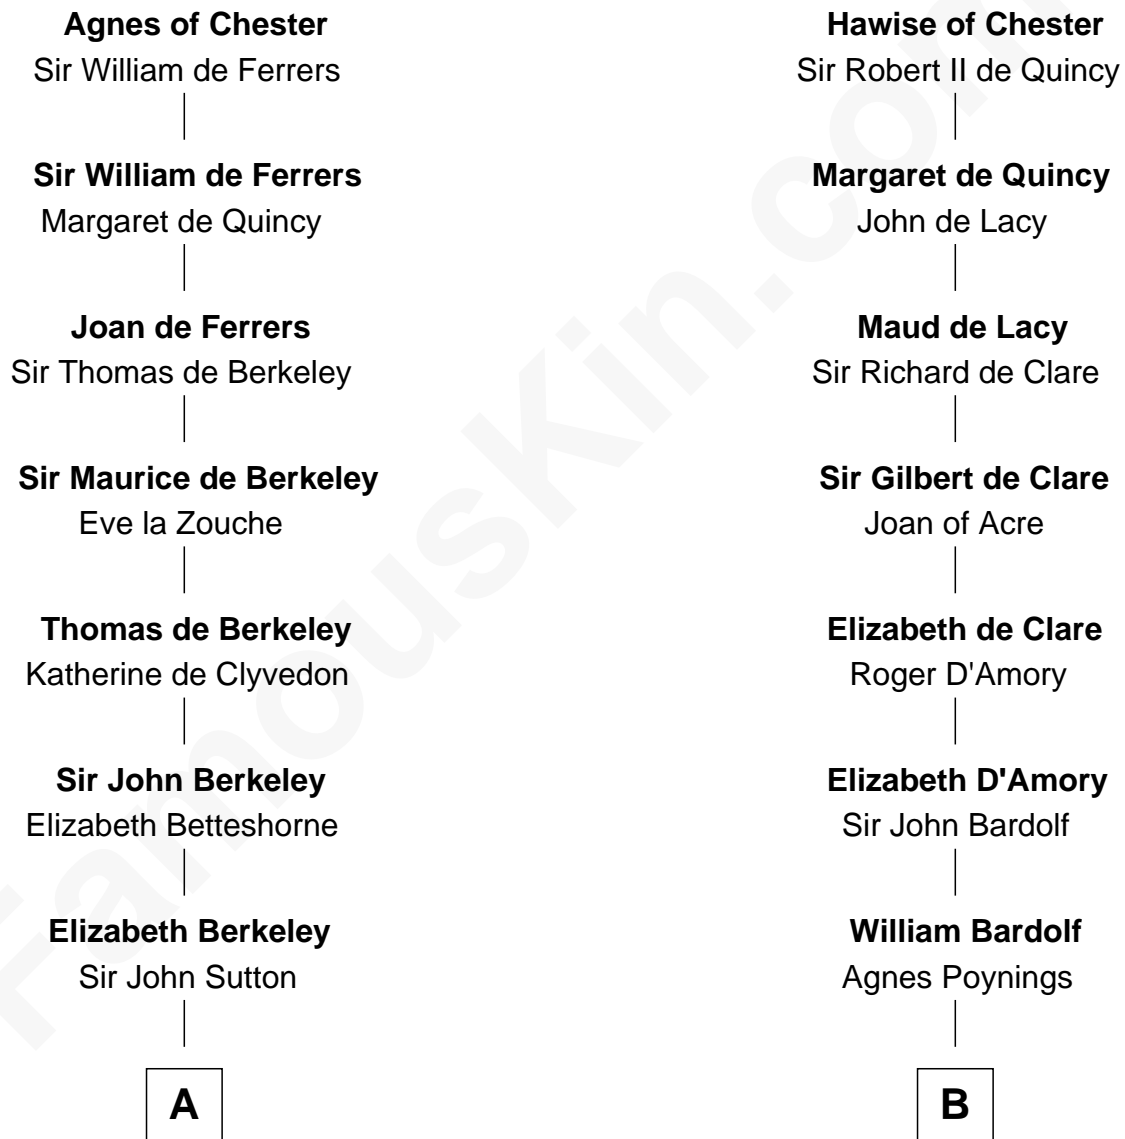

## Relationship Chart of

### Marjorie Post

*Founder of General Foods*

19th cousin 1 time removed of

### Charles Carnan Ridgely

*15th Governor of Maryland*

**Hugh de Kevelioc**  
Bertrade de Montfort

**C**

**Caroline Cushman Lathrop**

Charles Rollin Post

**Charles William Post**

Elle Letitia Merriweather