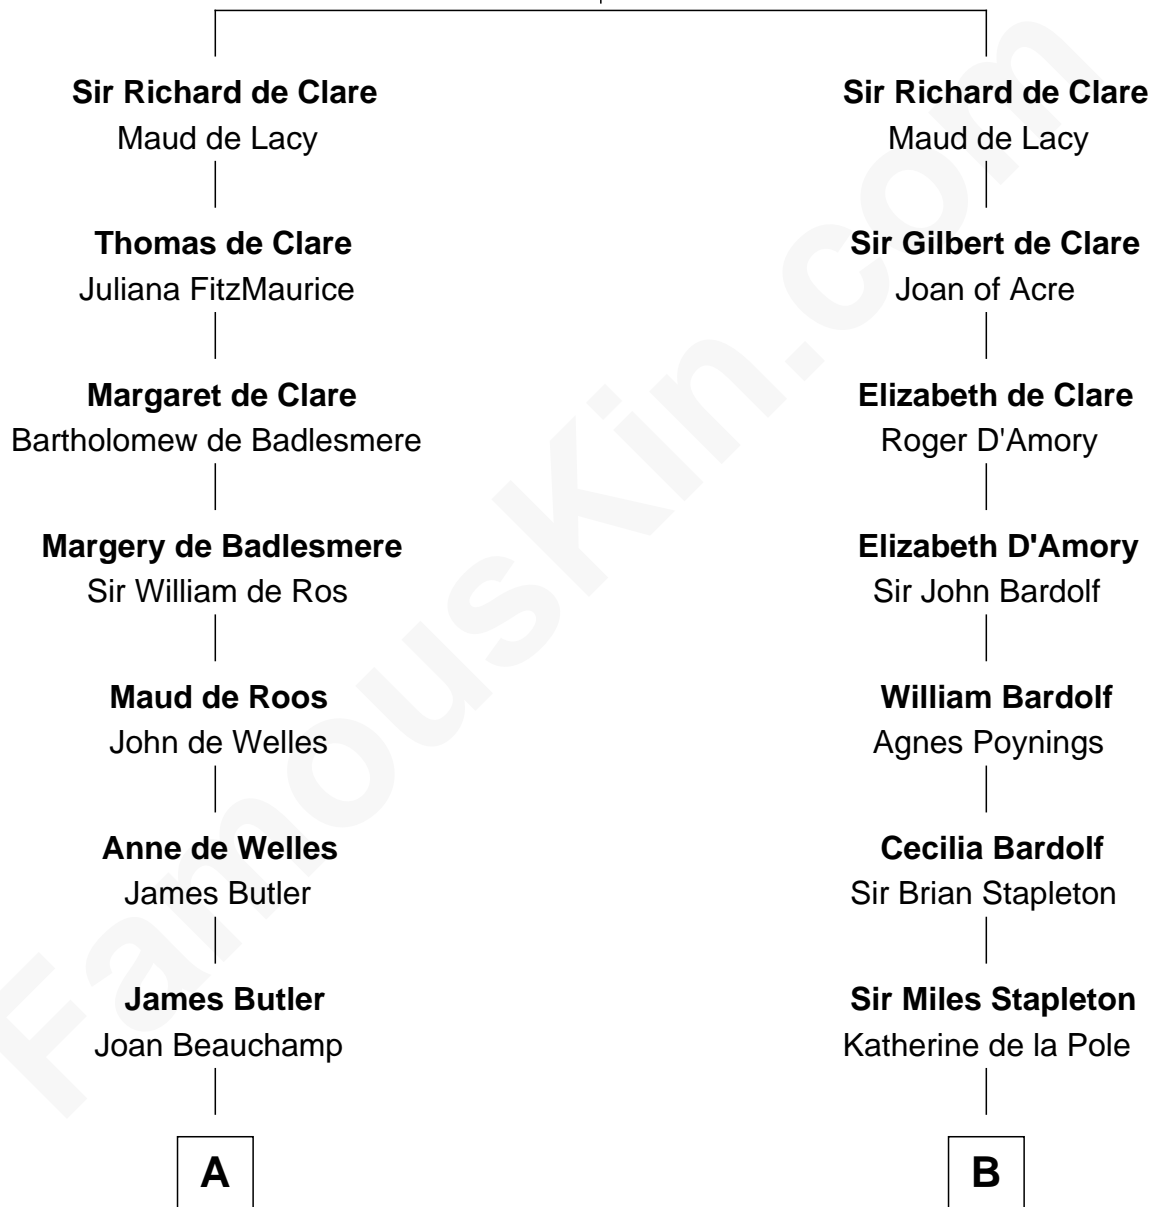

# FamousKin.com Relationship Chart of

**Marjorie Post**

*Founder of General Foods*

18th cousin 3 times removed of

**Charles Carnan Ridgely**

*15th Governor of Maryland*

**Gilbert de Clare**

Isabel Marshal

**C**

**Azel Lathrop**  
Elizabeth Hyde

**Erastus Lathrop**  
Sarah Bailey

**Caroline Cushman Lathrop**  
Charles Rollin Post

**Charles William Post**  
Elle Letitia Merriweather

**Marjorie Post**  
*Founder of General Foods*

**D**

**Achsah Ridgely**  
Charles R. Carnan

**Charles Carnan Ridgely**  
*15th Governor of Maryland*

FamousKin.com