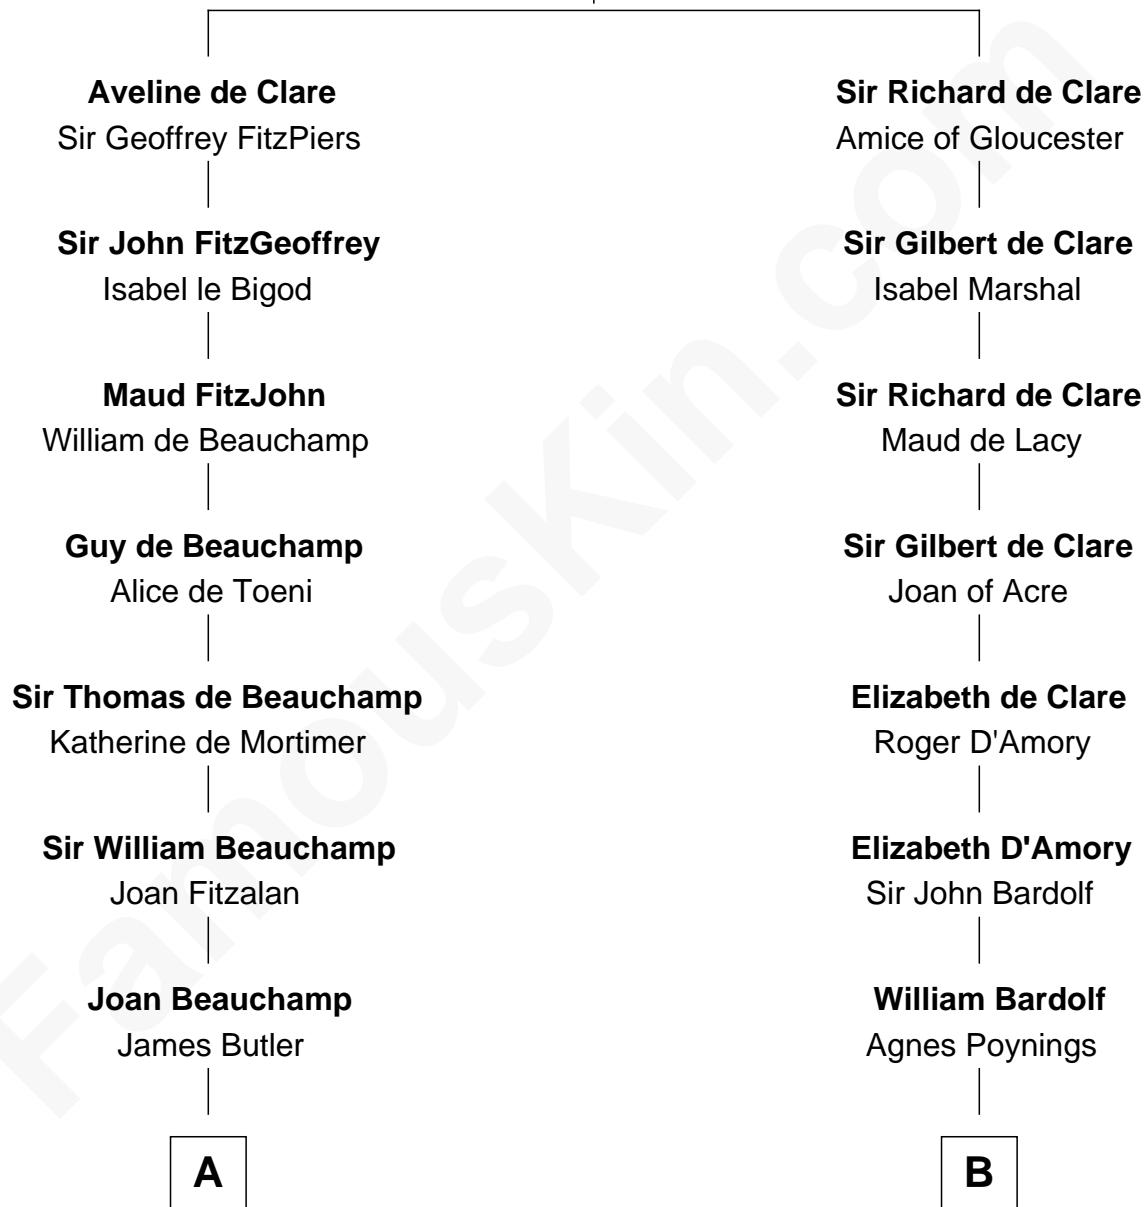

FamousKin.com Relationship Chart of

Marjorie Post

Founder of General Foods

20th cousin 1 time removed of

Charles Carnan Ridgely

15th Governor of Maryland

Roger de Clare
Maud de St. Hilary

C

Azel Lathrop
Elizabeth Hyde

Erastus Lathrop
Sarah Bailey

Caroline Cushman Lathrop
Charles Rollin Post

Charles William Post
Elle Letitia Merriweather

Marjorie Post
Founder of General Foods

D

John Howard
Mary Warfield