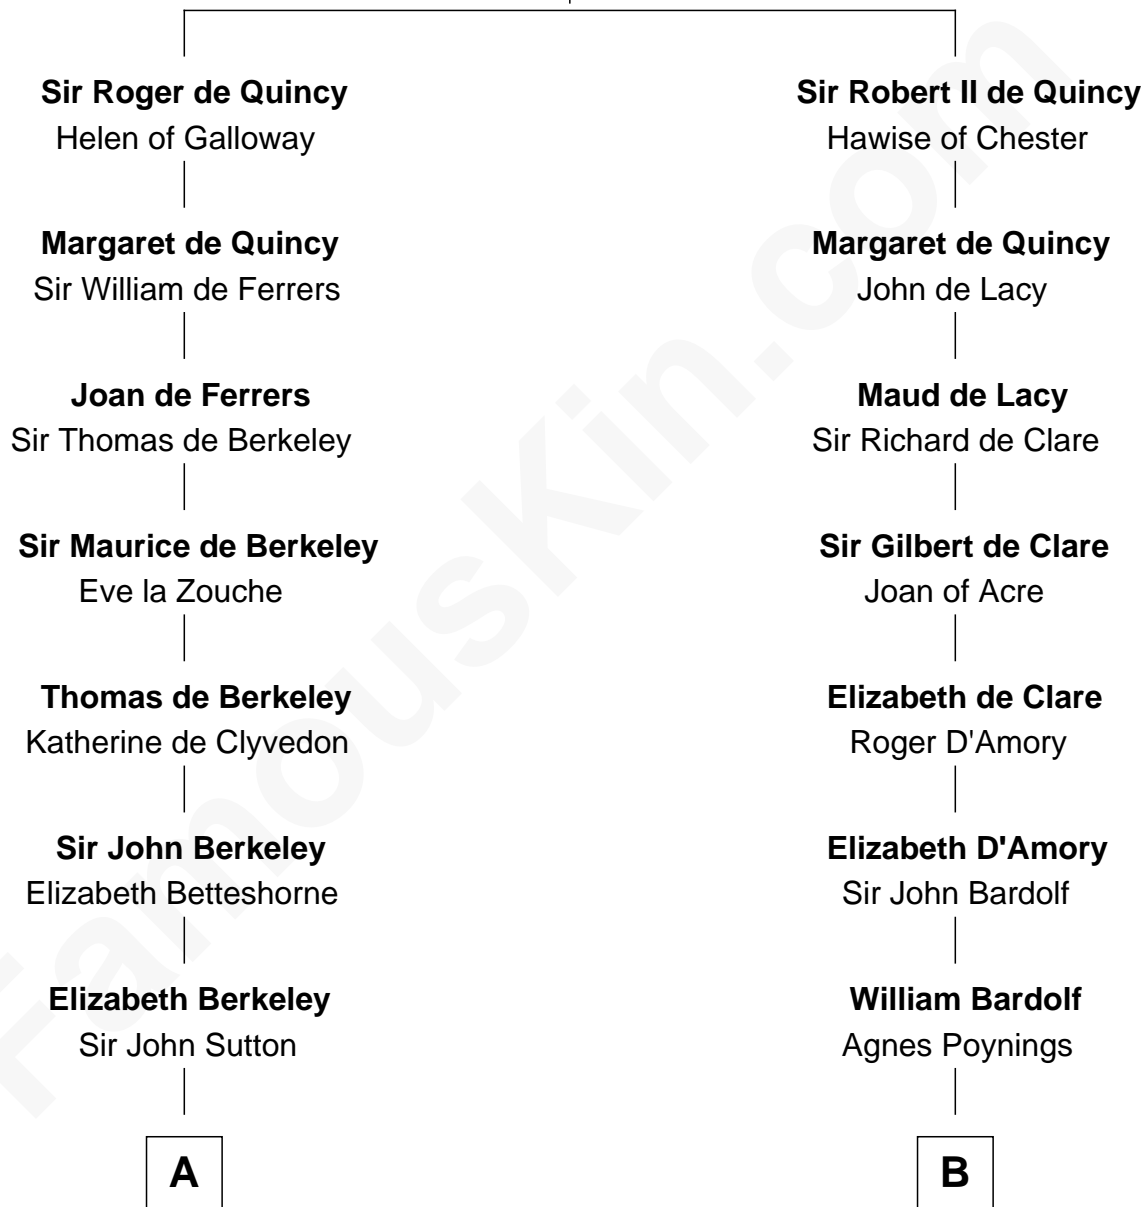

FamousKin.com
Relationship Chart of
Marjorie Post

Founder of General Foods

19th cousin 1 time removed of

Charles Carnan Ridgely

15th Governor of Maryland

Saher de Quincy
 Margaret de Beaumont

C

Caroline Cushman Lathrop

Charles Rollin Post

Charles William Post

Elle Letitia Merriweather

Marjorie Post

Founder of General Foods

D

John Howard

Mary Warfield