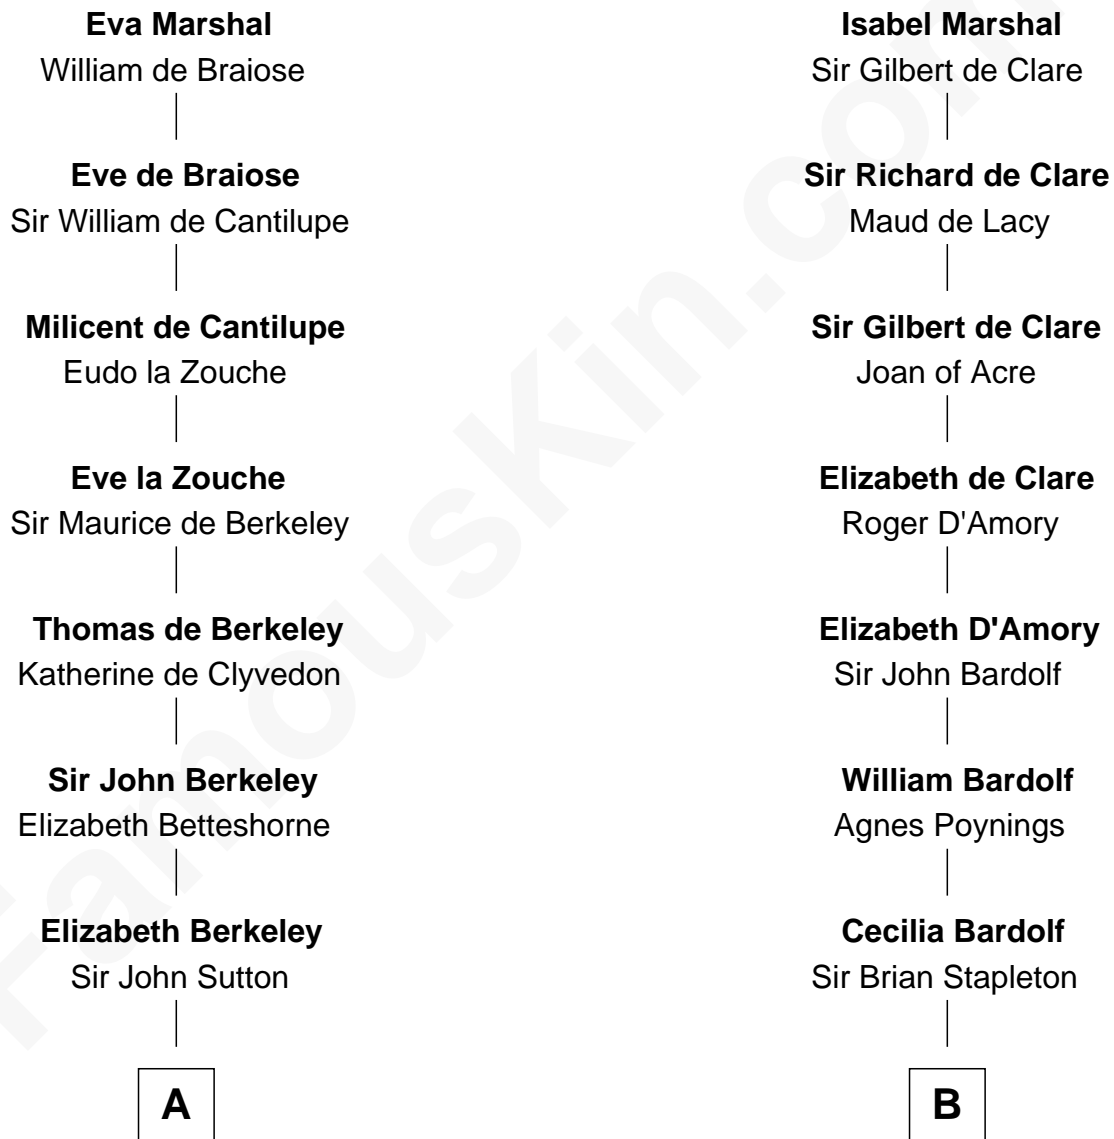

FamousKin.com Relationship Chart of

Marjorie Post

Founder of General Foods

19th cousin of

Charles Carnan Ridgely

15th Governor of Maryland

Sir William Marshal

Isabel de Clare

C

Caroline Cushman Lathrop

Charles Rollin Post

Charles William Post

Elle Letitia Merriweather

Marjorie Post

Founder of General Foods

D