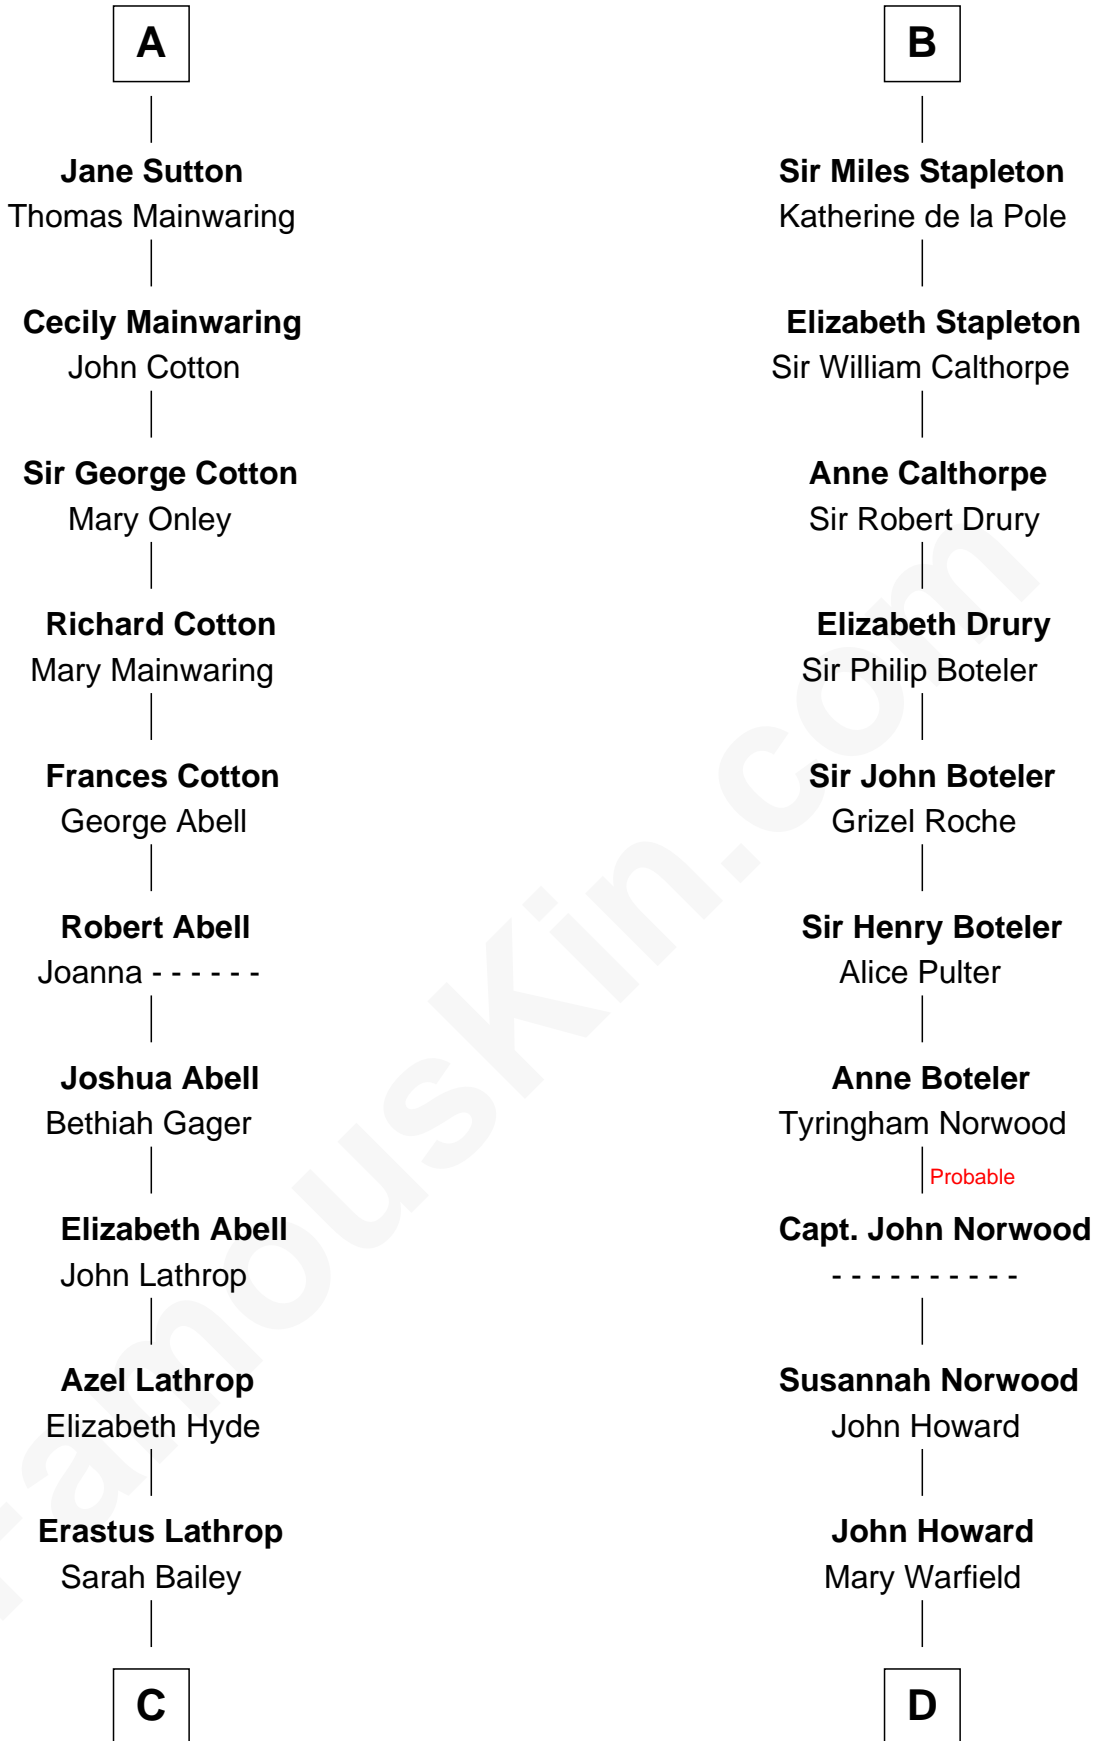

FamousKin.com Relationship Chart of

Marjorie Post

Founder of General Foods

19th cousin of

Charles Carnan Ridgely

15th Governor of Maryland

Sir William Marshal

Isabel de Clare

C

Caroline Cushman Lathrop

Charles Rollin Post

Charles William Post

Elle Letitia Merriweather

Marjorie Post

Founder of General Foods

D

Rachel Howard

Col. Charles Ridgely

Achsah Ridgely

Charles R. Carnan

Charles Carnan Ridgely

15th Governor of Maryland

FamousKin.com