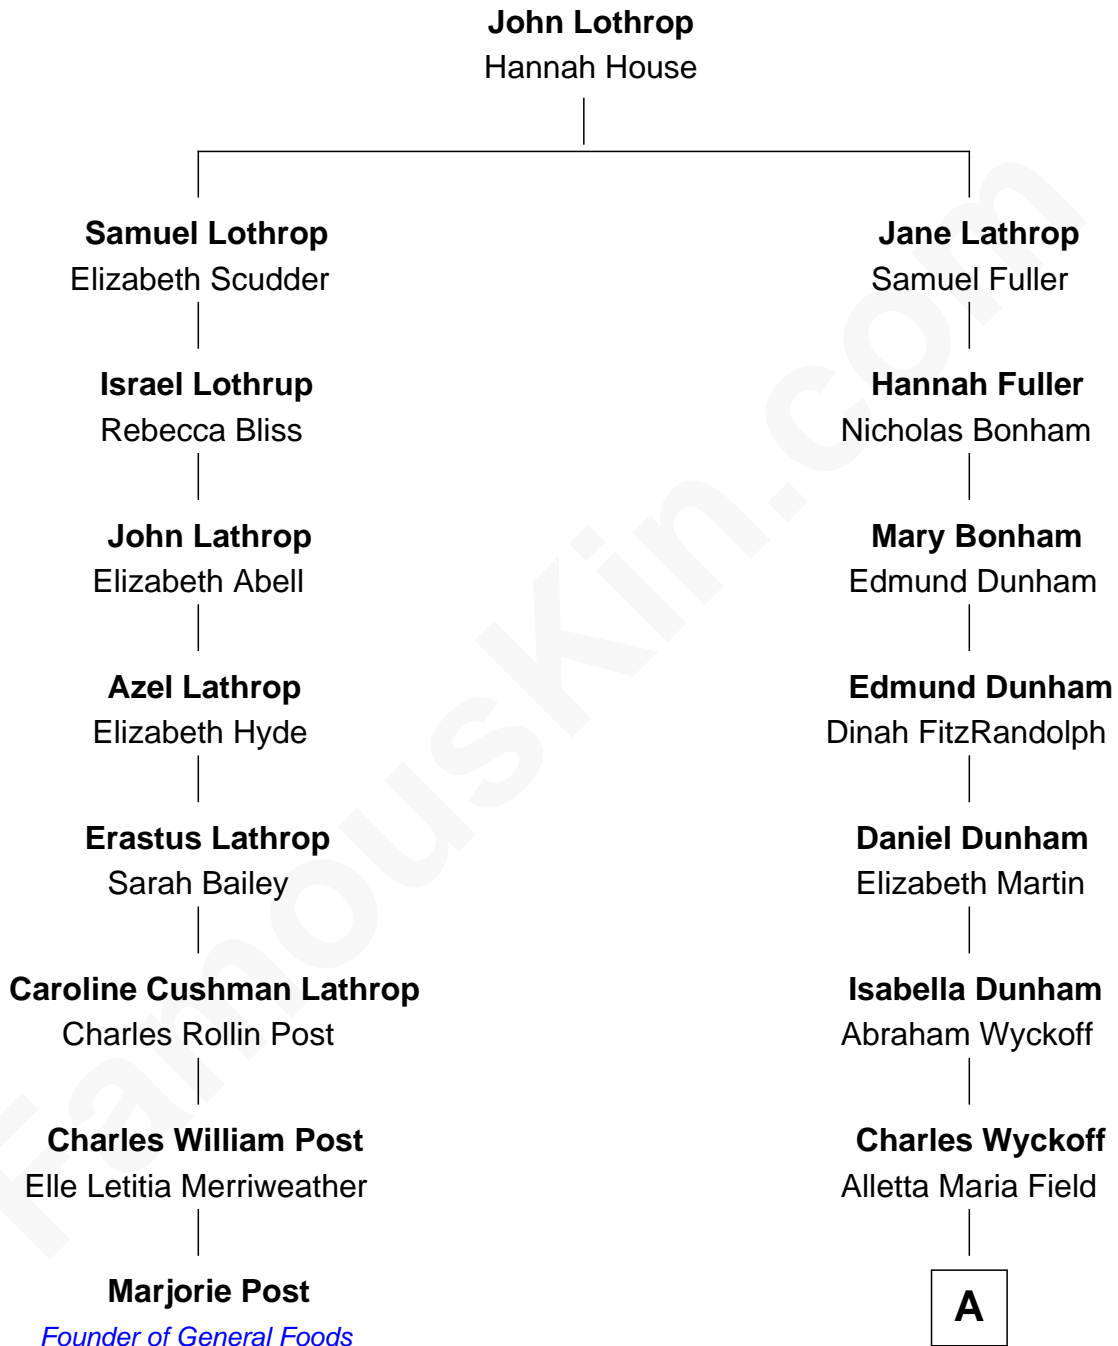

FamousKin.com Relationship Chart of

Marjorie Post

Founder of General Foods

7th cousin 2 times removed of

Georgia O'Keeffe

American Artist

A

Isabella Wyckoff
George Victor Totto

Ida Ten Eyck Totto
Francis Calyxtus O'Keeffe

Georgia O'Keeffe
American Artist

FamousKin.com