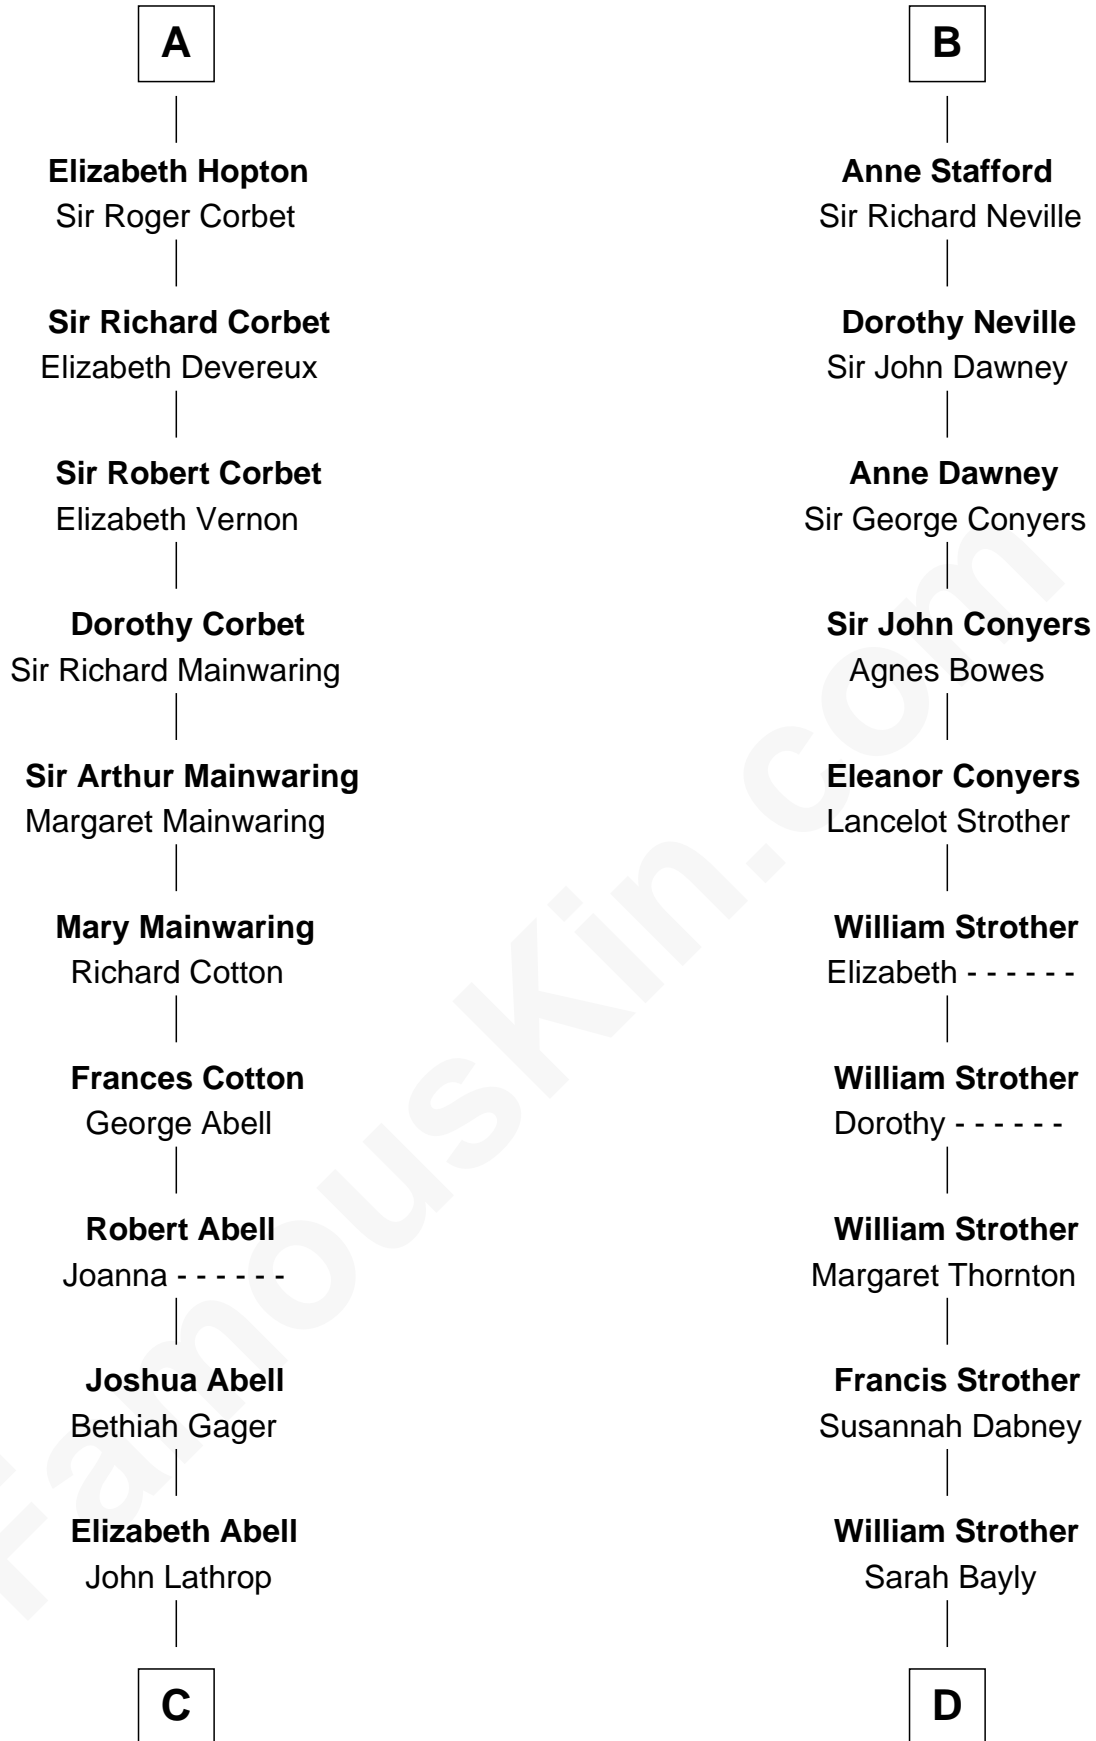

# FamousKin.com Relationship Chart of

**Marjorie Post**

*Founder of General Foods*

18th cousin 3 times removed of

**Zachary Taylor**

*12th U.S. President*

**John de Botetourte**

Maud FitzThomas

**C**

**Azel Lathrop**  
Elizabeth Hyde

**Erastus Lathrop**  
Sarah Bailey

**Caroline Cushman Lathrop**  
Charles Rollin Post

**Charles William Post**  
Elle Letitia Merriweather

**Marjorie Post**  
*Founder of General Foods*

**D**

**Sarah Dabney Strother**  
Col. Richard Taylor

**Zachary Taylor**  
*12th U.S. President*

FamousKin.com