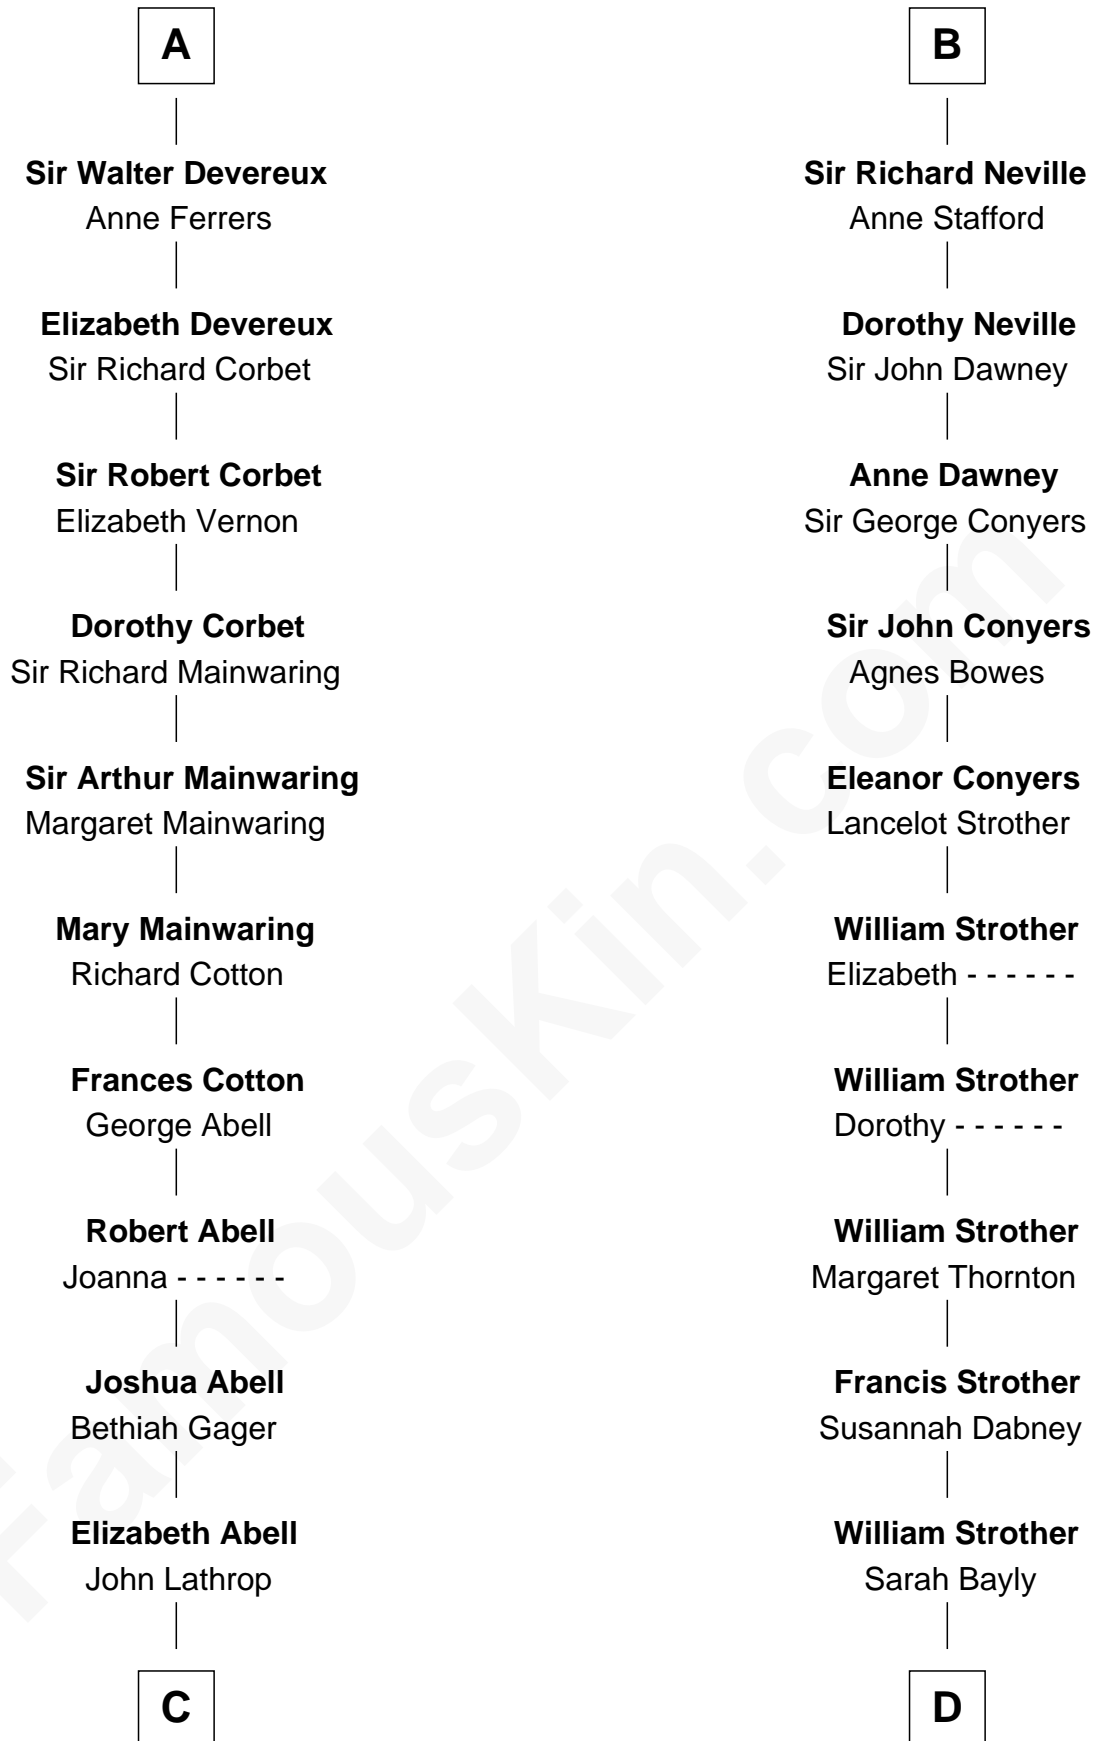

# FamousKin.com Relationship Chart of

**Marjorie Post**

*Founder of General Foods*

18th cousin 3 times removed of

**Zachary Taylor**

*12th U.S. President*

**Sir William de Fiennes**

Blanche de Brienne

**C**

**Azel Lathrop**  
Elizabeth Hyde

**Erastus Lathrop**  
Sarah Bailey

**Caroline Cushman Lathrop**  
Charles Rollin Post

**Charles William Post**  
Elle Letitia Merriweather

**Marjorie Post**  
*Founder of General Foods*

**D**

**Sarah Dabney Strother**  
Col. Richard Taylor

**Zachary Taylor**  
*12th U.S. President*

FamousKin.com