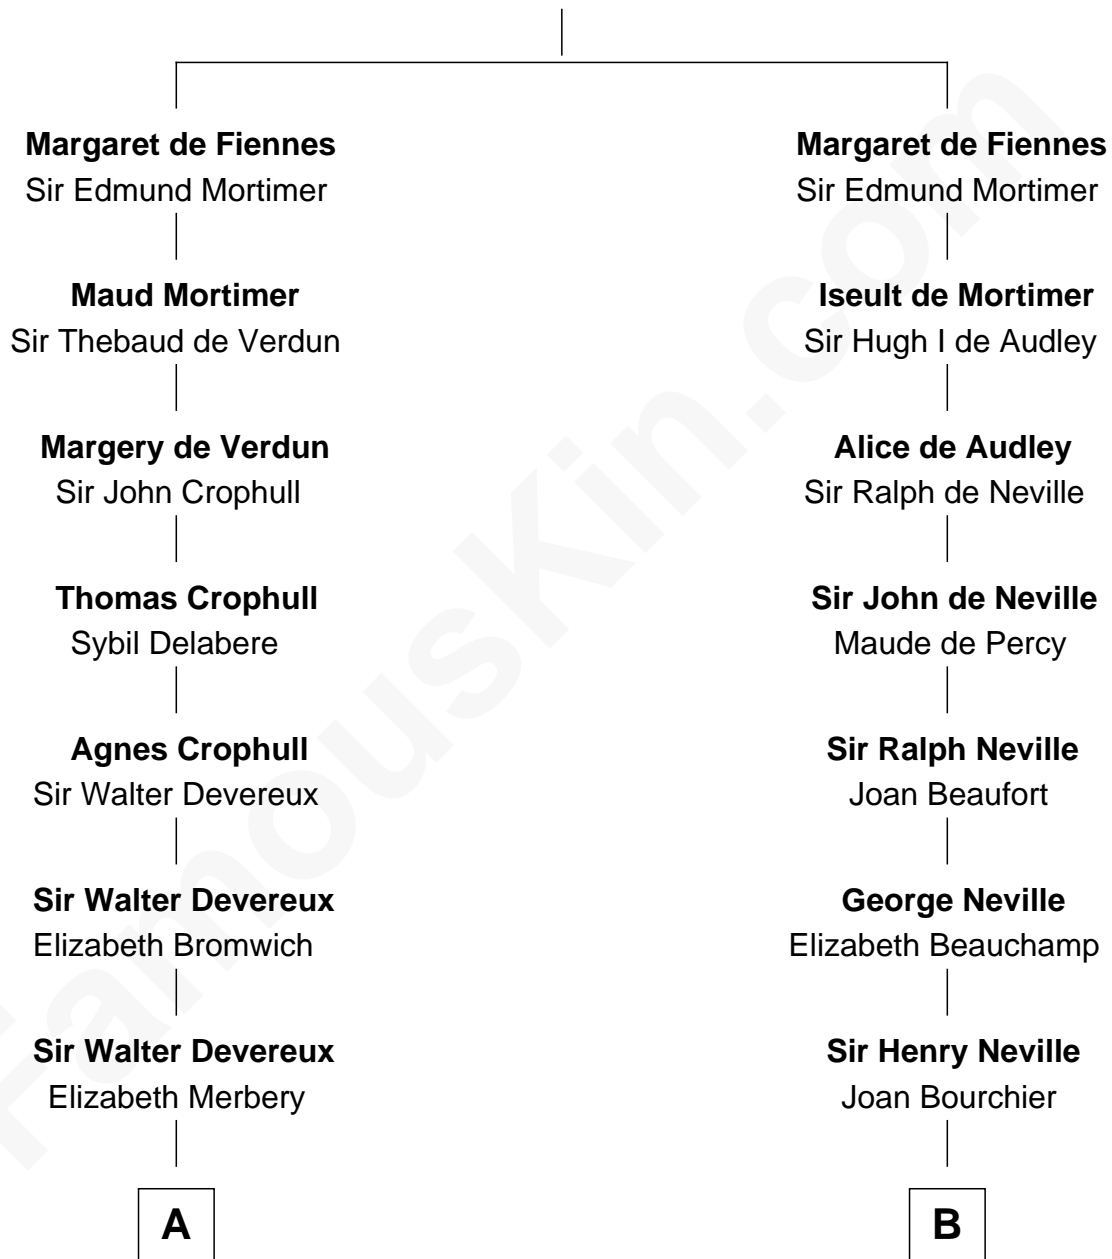

# FamousKin.com Relationship Chart of

**Marjorie Post**

*Founder of General Foods*

18th cousin 3 times removed of

**Zachary Taylor**

*12th U.S. President*

**Sir William de Fiennes**

Blanche de Brienne

**C**

**Azel Lathrop**  
Elizabeth Hyde

**Erastus Lathrop**  
Sarah Bailey

**Caroline Cushman Lathrop**  
Charles Rollin Post

**Charles William Post**  
Elle Letitia Merriweather

**Marjorie Post**  
*Founder of General Foods*

**D**

**Sarah Dabney Strother**  
Col. Richard Taylor

**Zachary Taylor**  
*12th U.S. President*

FamousKin.com