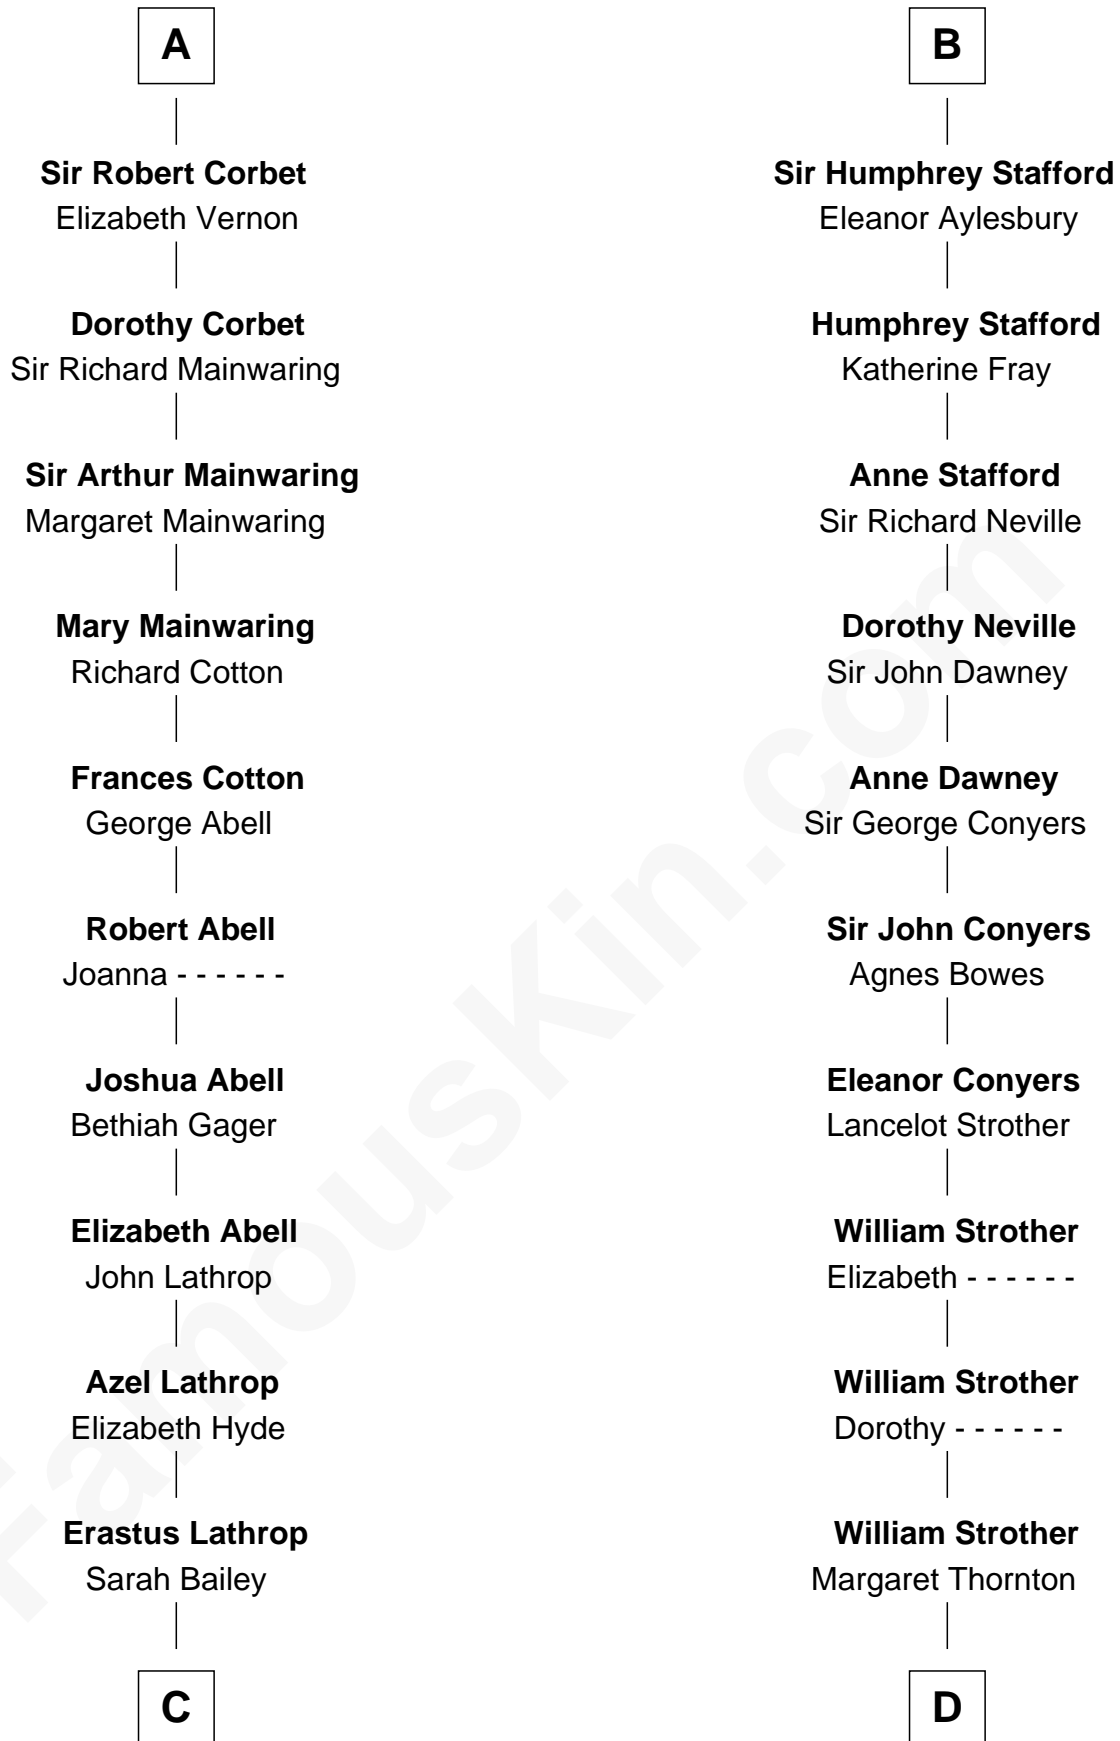

FamousKin.com Relationship Chart of

Marjorie Post

Founder of General Foods

19th cousin 1 time removed of

Zachary Taylor

12th U.S. President

Nichole d'Aubenev
Sir Roger de Somery

Maud de Somery
Sir Henry de Erdington

A

Margaret de Somery
Ralph Basset

Ralph Basset
Hawise - - - - -

Margaret Basset
Edmund de Stafford

Ralph de Stafford
Katherine de Hastang

Margaret Stafford
Sir John Stafford

Ralph Stafford
Maud de Hastang

Sir Humphrey Stafford
Elizabeth Burdet

B

C

Caroline Cushman Lathrop

Charles Rollin Post

Charles William Post

Elle Letitia Merriweather

Marjorie Post

Founder of General Foods