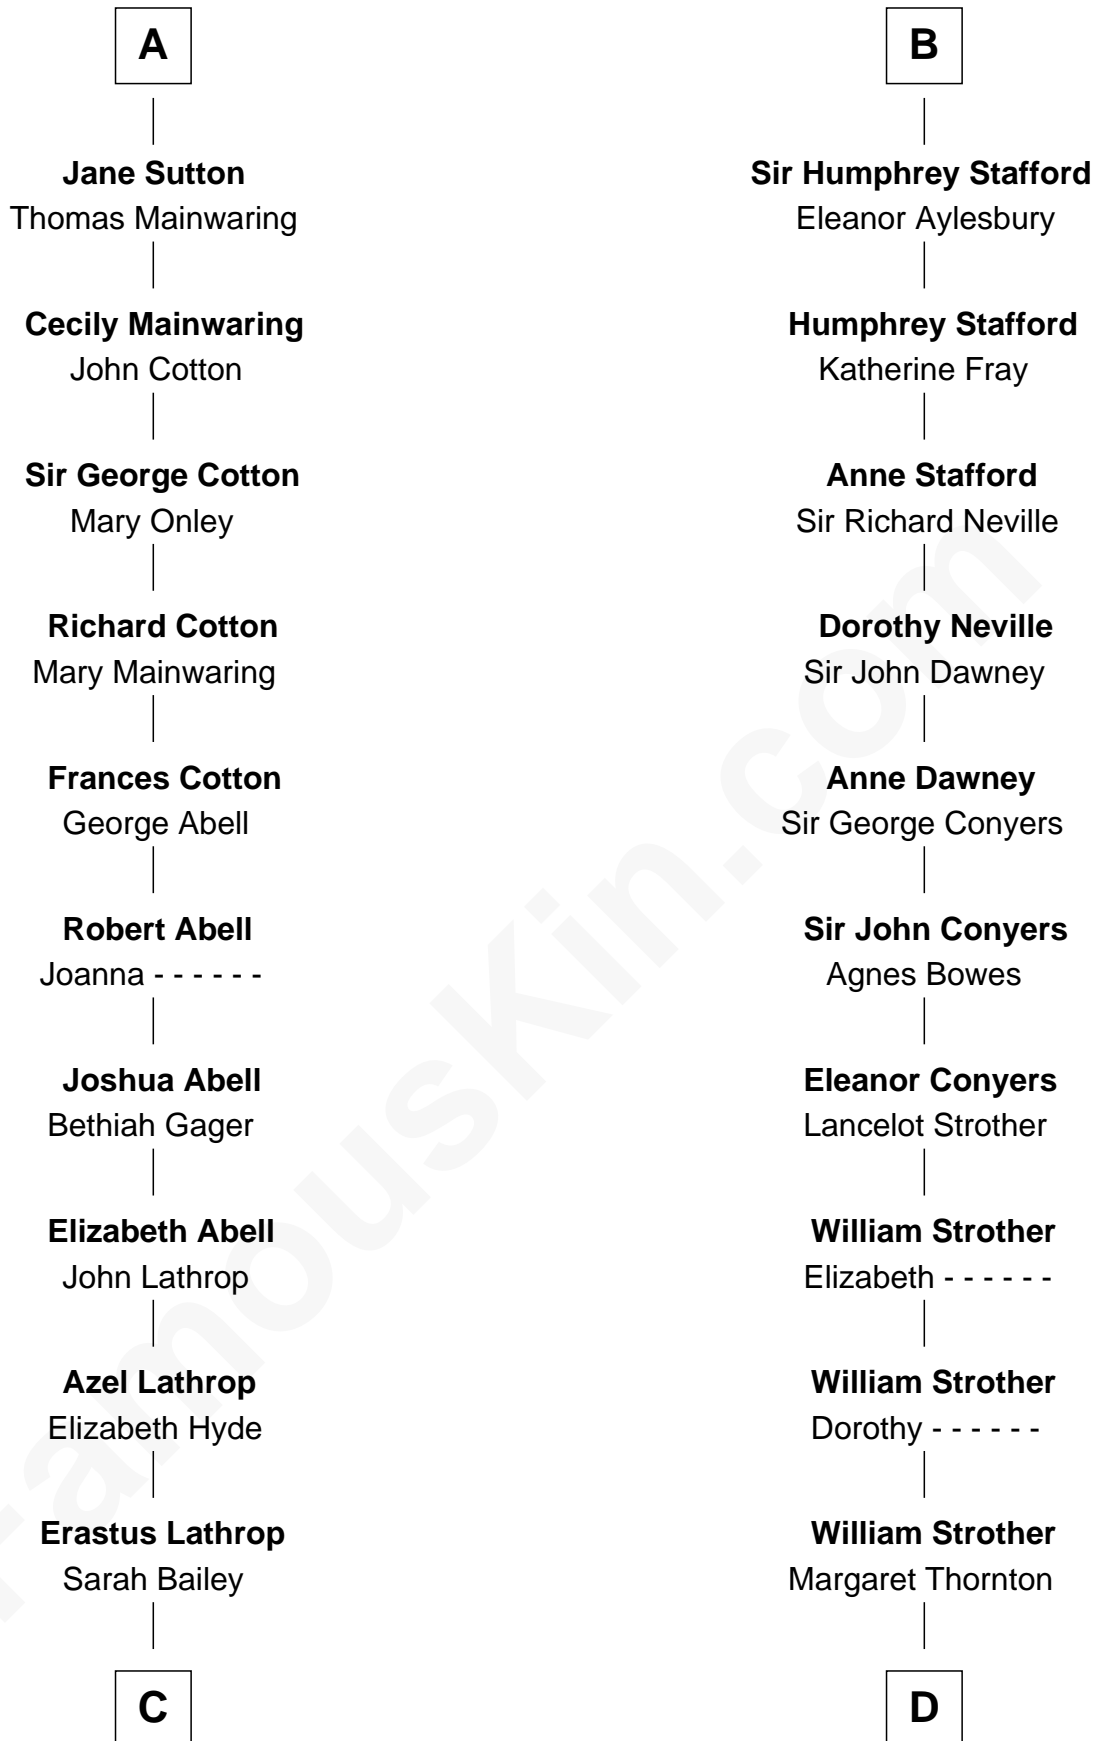

FamousKin.com Relationship Chart of

Marjorie Post

Founder of General Foods

19th cousin 1 time removed of

Zachary Taylor

12th U.S. President

C

Caroline Cushman Lathrop

Charles Rollin Post

Charles William Post

Elle Letitia Merriweather

Marjorie Post

Founder of General Foods

D

Francis Strother

Susannah Dabney

William Strother

Sarah Bayly

Sarah Dabney Strother

Col. Richard Taylor

Zachary Taylor

12th U.S. President