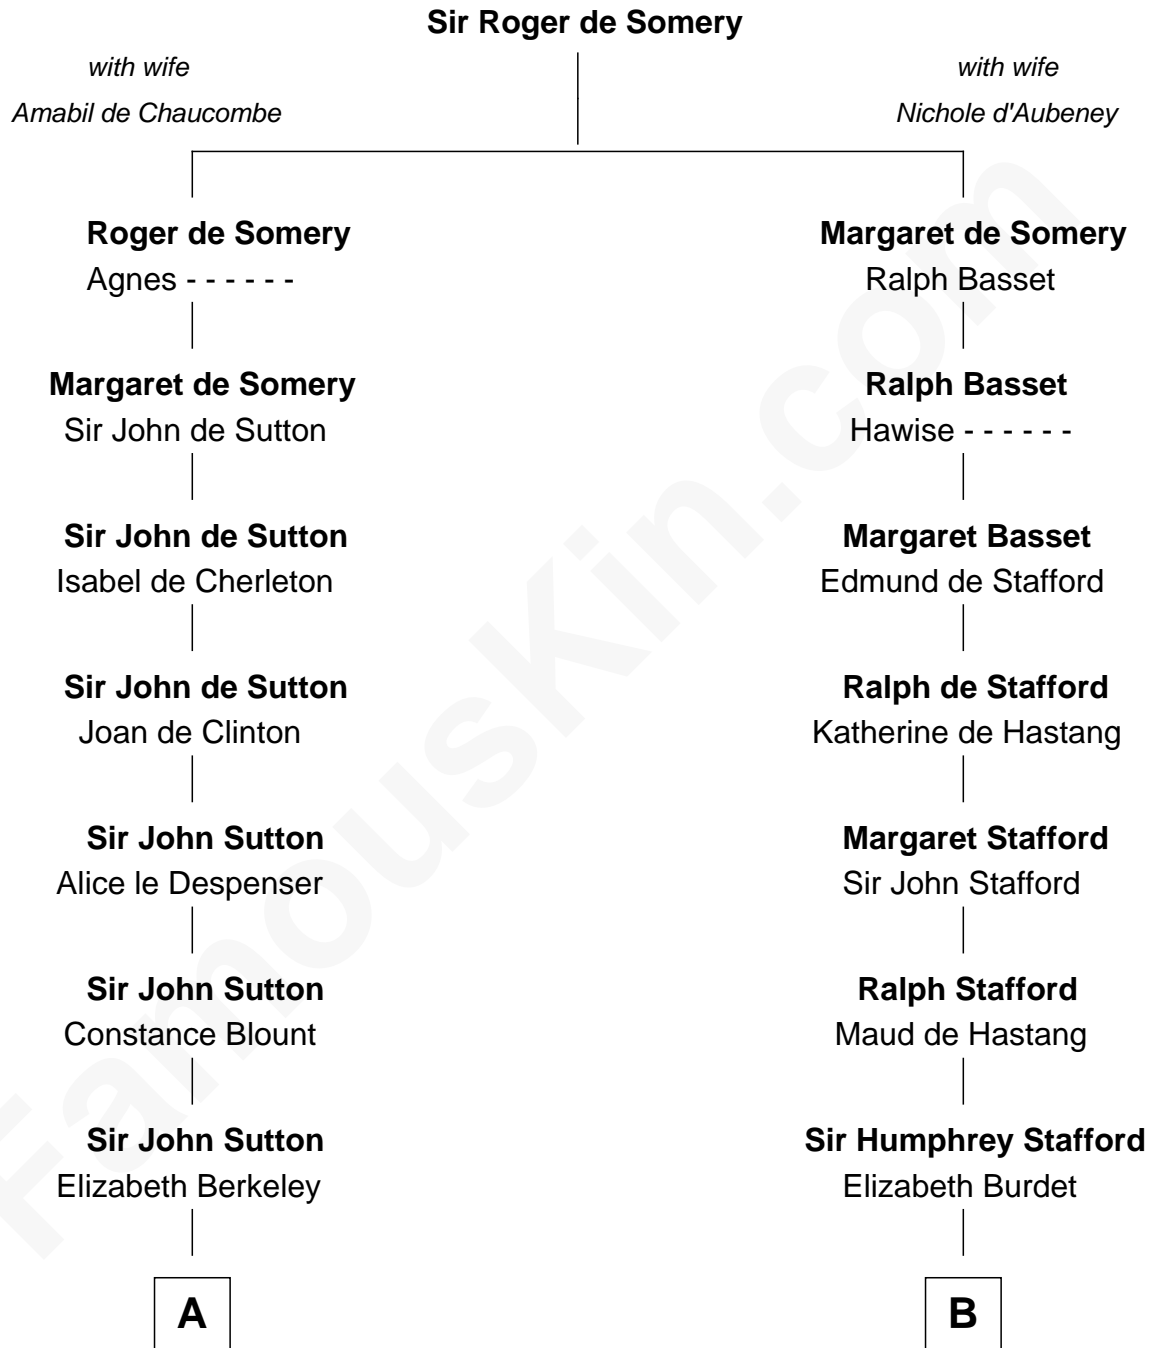

FamousKin.com Relationship Chart of

Marjorie Post

Founder of General Foods

19th cousin 1 time removed of

Zachary Taylor

12th U.S. President

C

Caroline Cushman Lathrop

Charles Rollin Post

Charles William Post

Elle Letitia Merriweather

Marjorie Post

Founder of General Foods

D

Francis Strother

Susannah Dabney

William Strother

Sarah Bayly

Sarah Dabney Strother

Col. Richard Taylor

Zachary Taylor

12th U.S. President