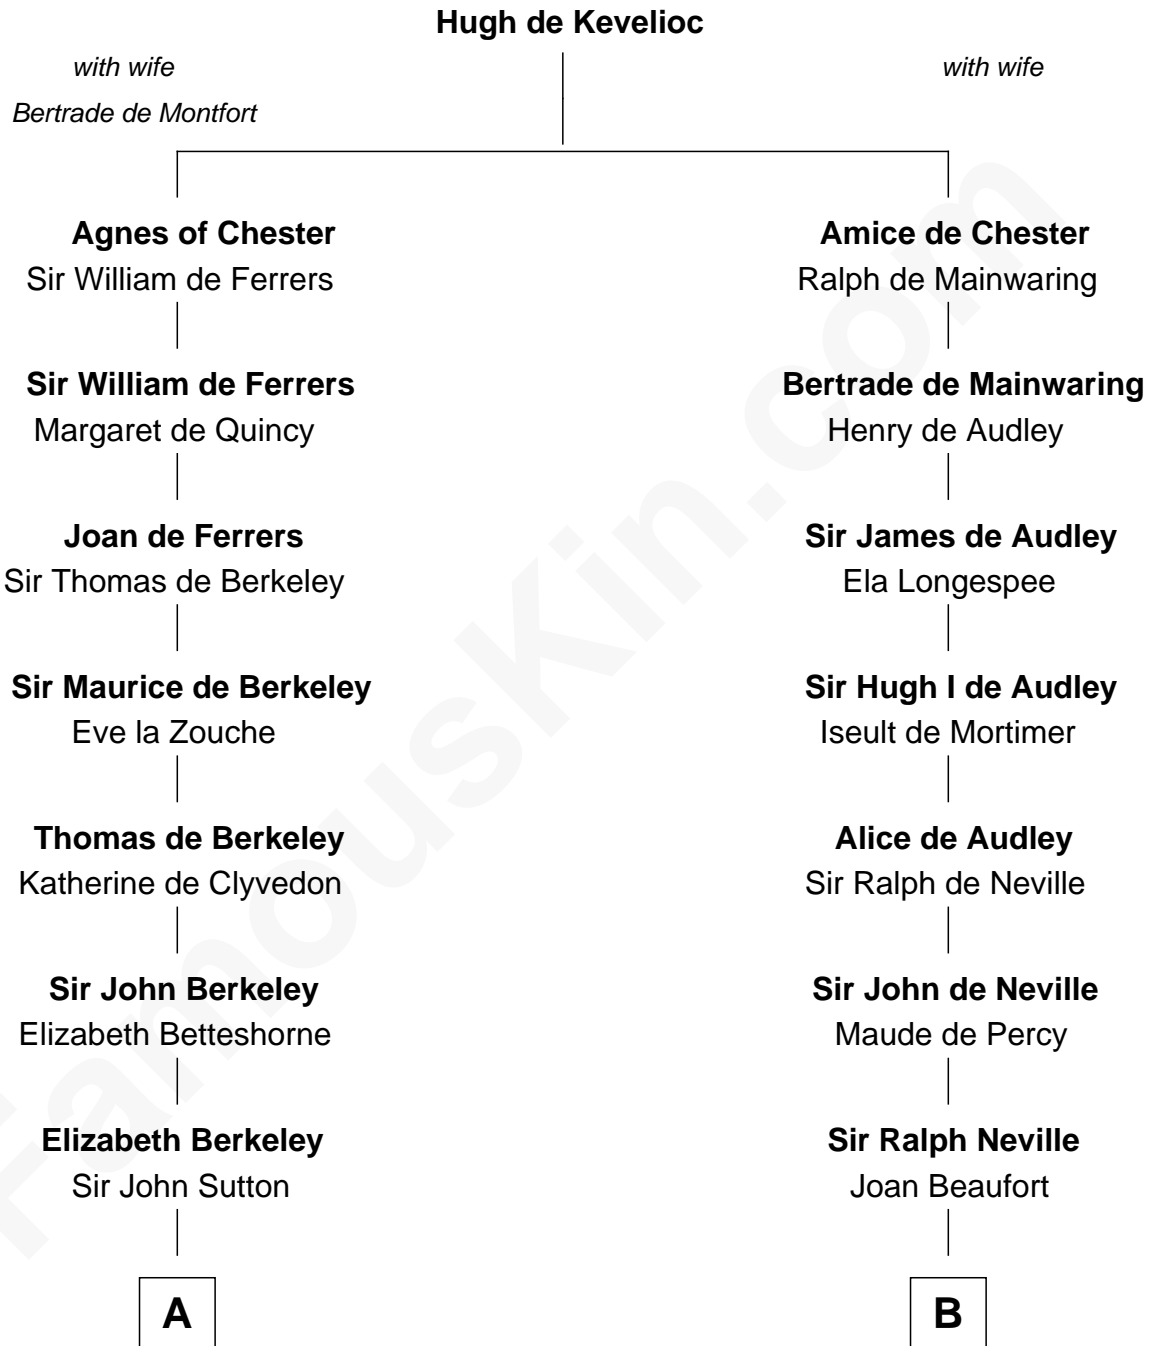

FamousKin.com Relationship Chart of

Marjorie Post

Founder of General Foods

19th cousin 1 time removed of

Zachary Taylor

12th U.S. President

C

Caroline Cushman Lathrop

Charles Rollin Post

Charles William Post

Elle Letitia Merriweather

Marjorie Post

Founder of General Foods

D

Francis Strother

Susannah Dabney

William Strother

Sarah Bayly

Sarah Dabney Strother

Col. Richard Taylor

Zachary Taylor

12th U.S. President