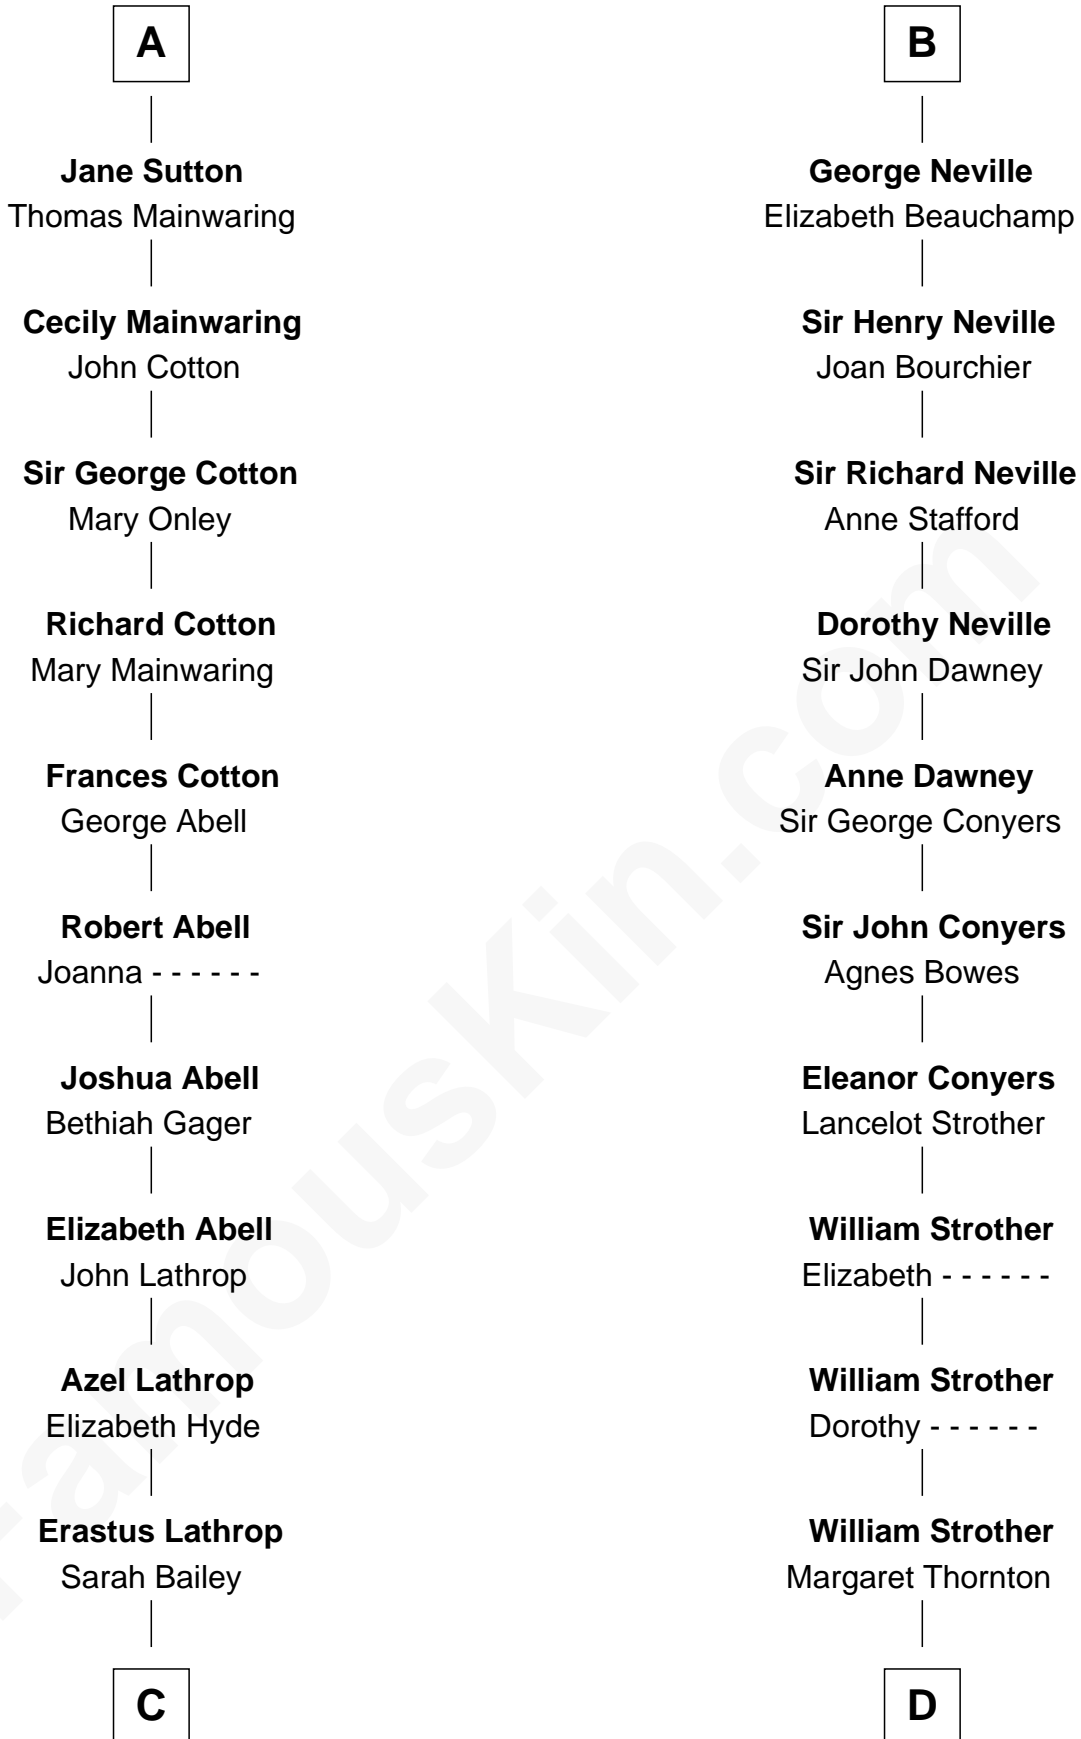

FamousKin.com Relationship Chart of

Marjorie Post

Founder of General Foods

19th cousin 1 time removed of

Zachary Taylor

12th U.S. President

C

Caroline Cushman Lathrop

Charles Rollin Post

Charles William Post

Elle Letitia Merriweather

Marjorie Post

Founder of General Foods

D

Francis Strother

Susannah Dabney

William Strother

Sarah Bayly

Sarah Dabney Strother

Col. Richard Taylor

Zachary Taylor

12th U.S. President