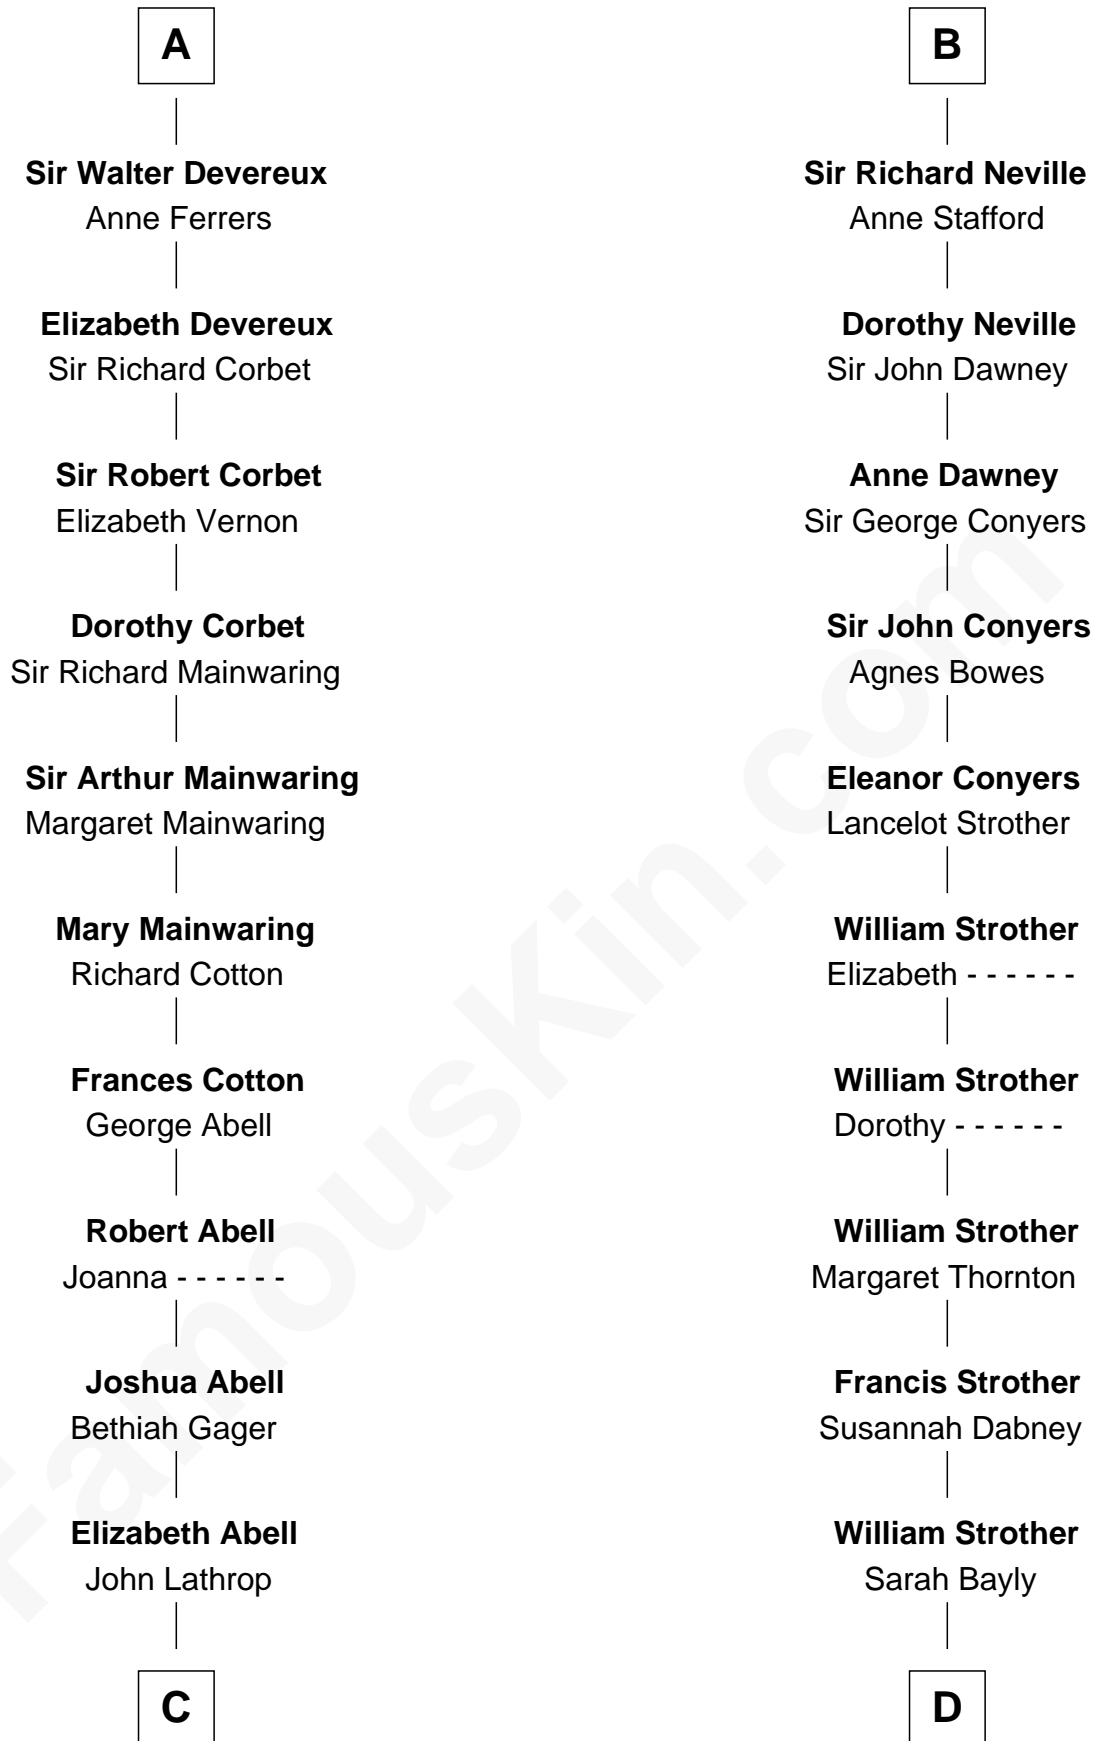

FamousKin.com Relationship Chart of

Marjorie Post

Founder of General Foods

18th cousin 3 times removed of

Zachary Taylor

12th U.S. President

Roger Mortimer

Maud de Braose

C

Azel Lathrop
Elizabeth Hyde

Erastus Lathrop
Sarah Bailey

Caroline Cushman Lathrop
Charles Rollin Post

Charles William Post
Elle Letitia Merriweather

Marjorie Post
Founder of General Foods

D

Sarah Dabney Strother
Col. Richard Taylor

Zachary Taylor
12th U.S. President

FamousKin.com