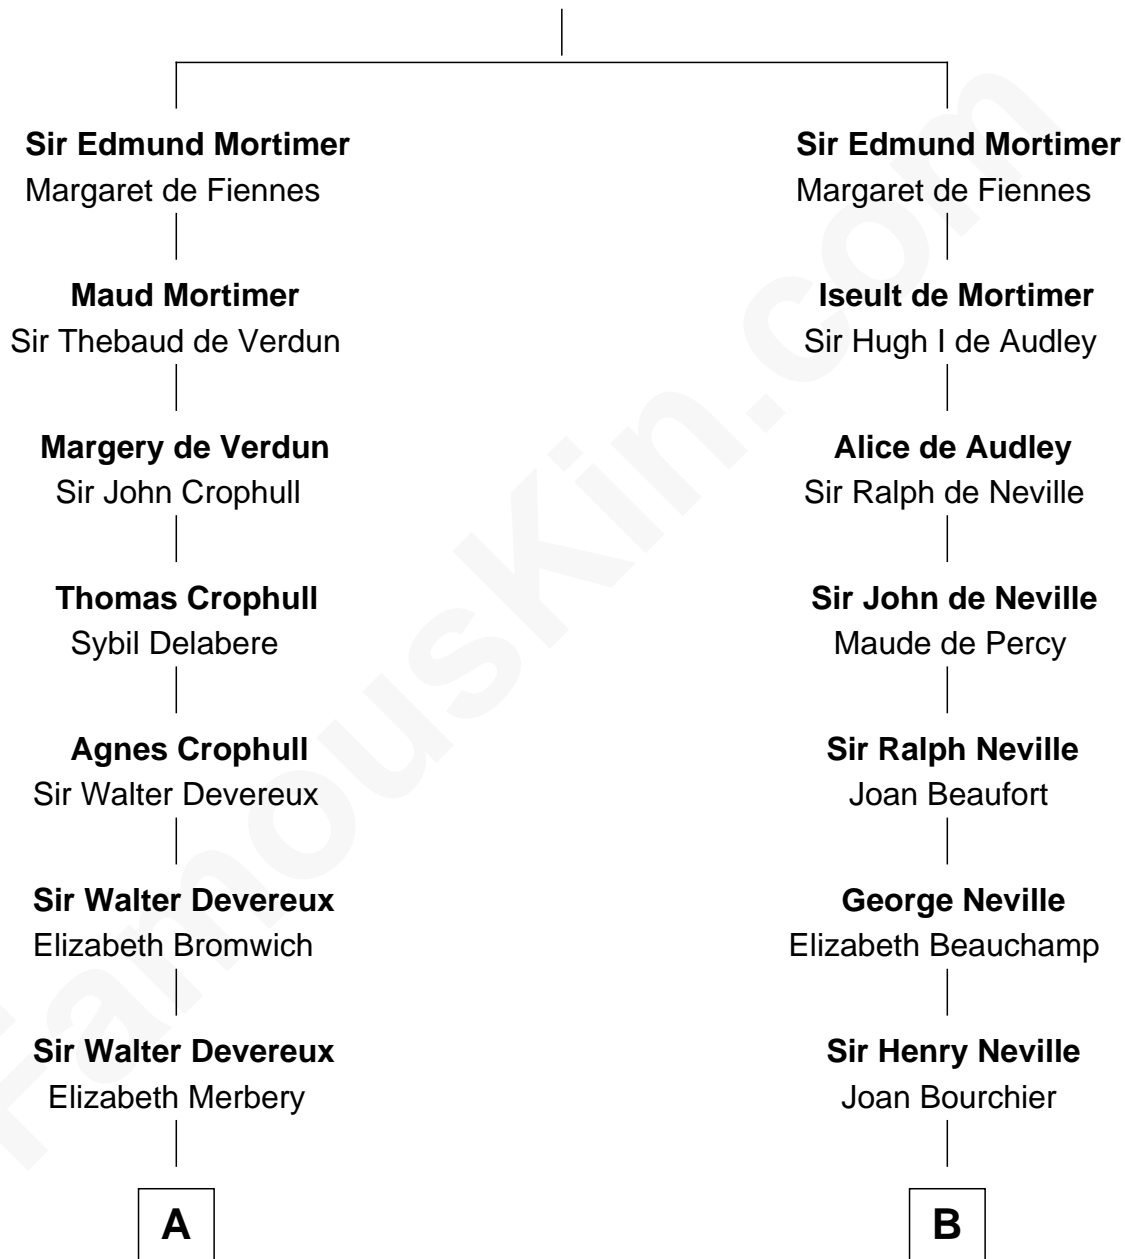

FamousKin.com Relationship Chart of

Marjorie Post

Founder of General Foods

18th cousin 3 times removed of

Zachary Taylor

12th U.S. President

Roger Mortimer

Maud de Braose

C

Azel Lathrop
Elizabeth Hyde

Erastus Lathrop
Sarah Bailey

Caroline Cushman Lathrop
Charles Rollin Post

Charles William Post
Elle Letitia Merriweather

Marjorie Post
Founder of General Foods

D

Sarah Dabney Strother
Col. Richard Taylor

Zachary Taylor
12th U.S. President

FamousKin.com