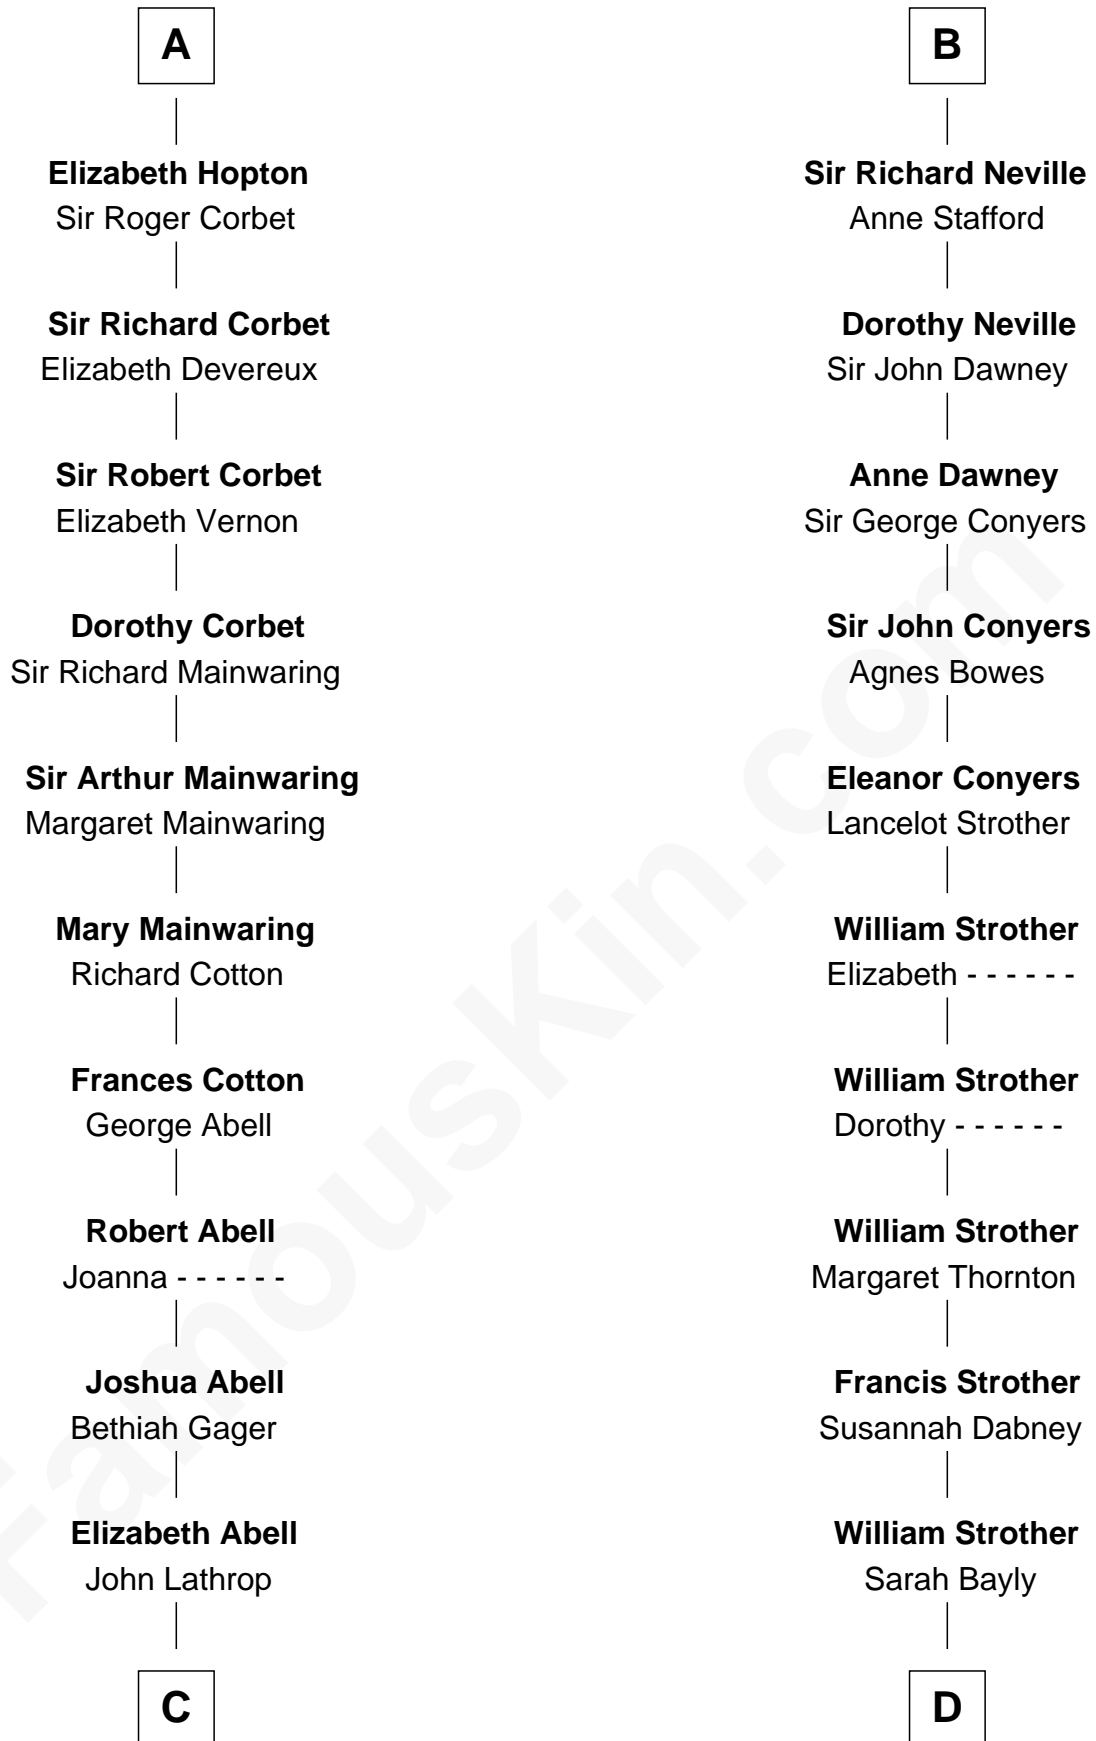

# FamousKin.com Relationship Chart of

**Marjorie Post**

*Founder of General Foods*

18th cousin 3 times removed of

**Zachary Taylor**

*12th U.S. President*

**C**

**Azel Lathrop**  
Elizabeth Hyde

**Erastus Lathrop**  
Sarah Bailey

**Caroline Cushman Lathrop**  
Charles Rollin Post

**Charles William Post**  
Elle Letitia Merriweather

**Marjorie Post**  
*Founder of General Foods*

**D**

**Sarah Dabney Strother**  
Col. Richard Taylor

**Zachary Taylor**  
*12th U.S. President*

FamousKin.com