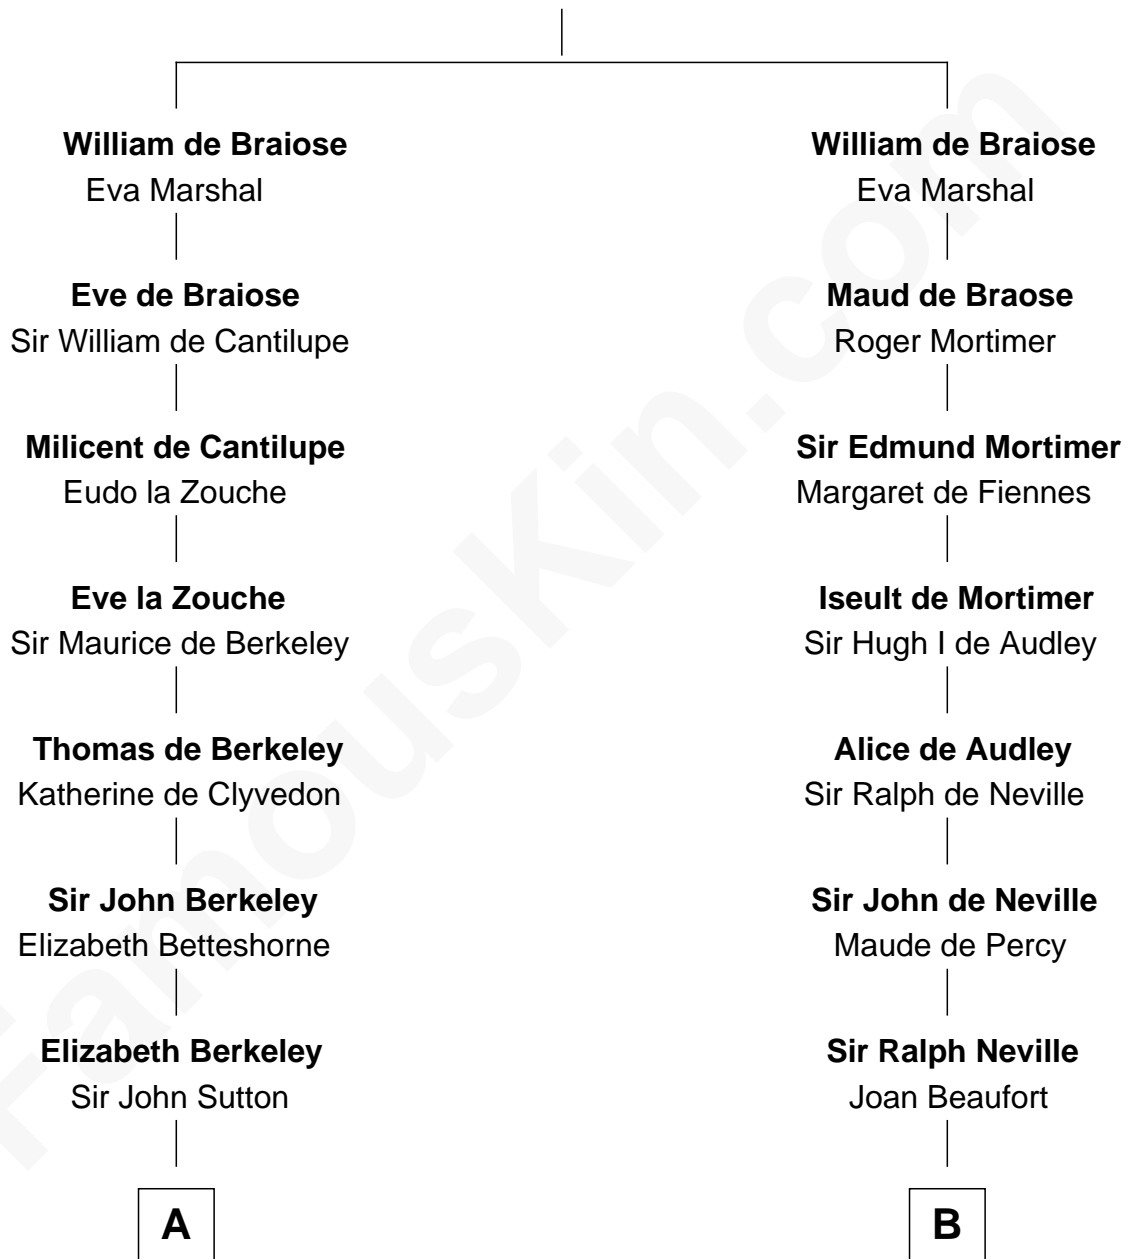

# FamousKin.com Relationship Chart of

**Marjorie Post**

*Founder of General Foods*

19th cousin 1 time removed of

**Zachary Taylor**

*12th U.S. President*

**Reginald de Braiose**

**C**

**Caroline Cushman Lathrop**

Charles Rollin Post

**Charles William Post**

Elle Letitia Merriweather

**Marjorie Post**

*Founder of General Foods*

**D**

**Francis Strother**

Susannah Dabney

**William Strother**

Sarah Bayly

**Sarah Dabney Strother**

Col. Richard Taylor

**Zachary Taylor**

*12th U.S. President*