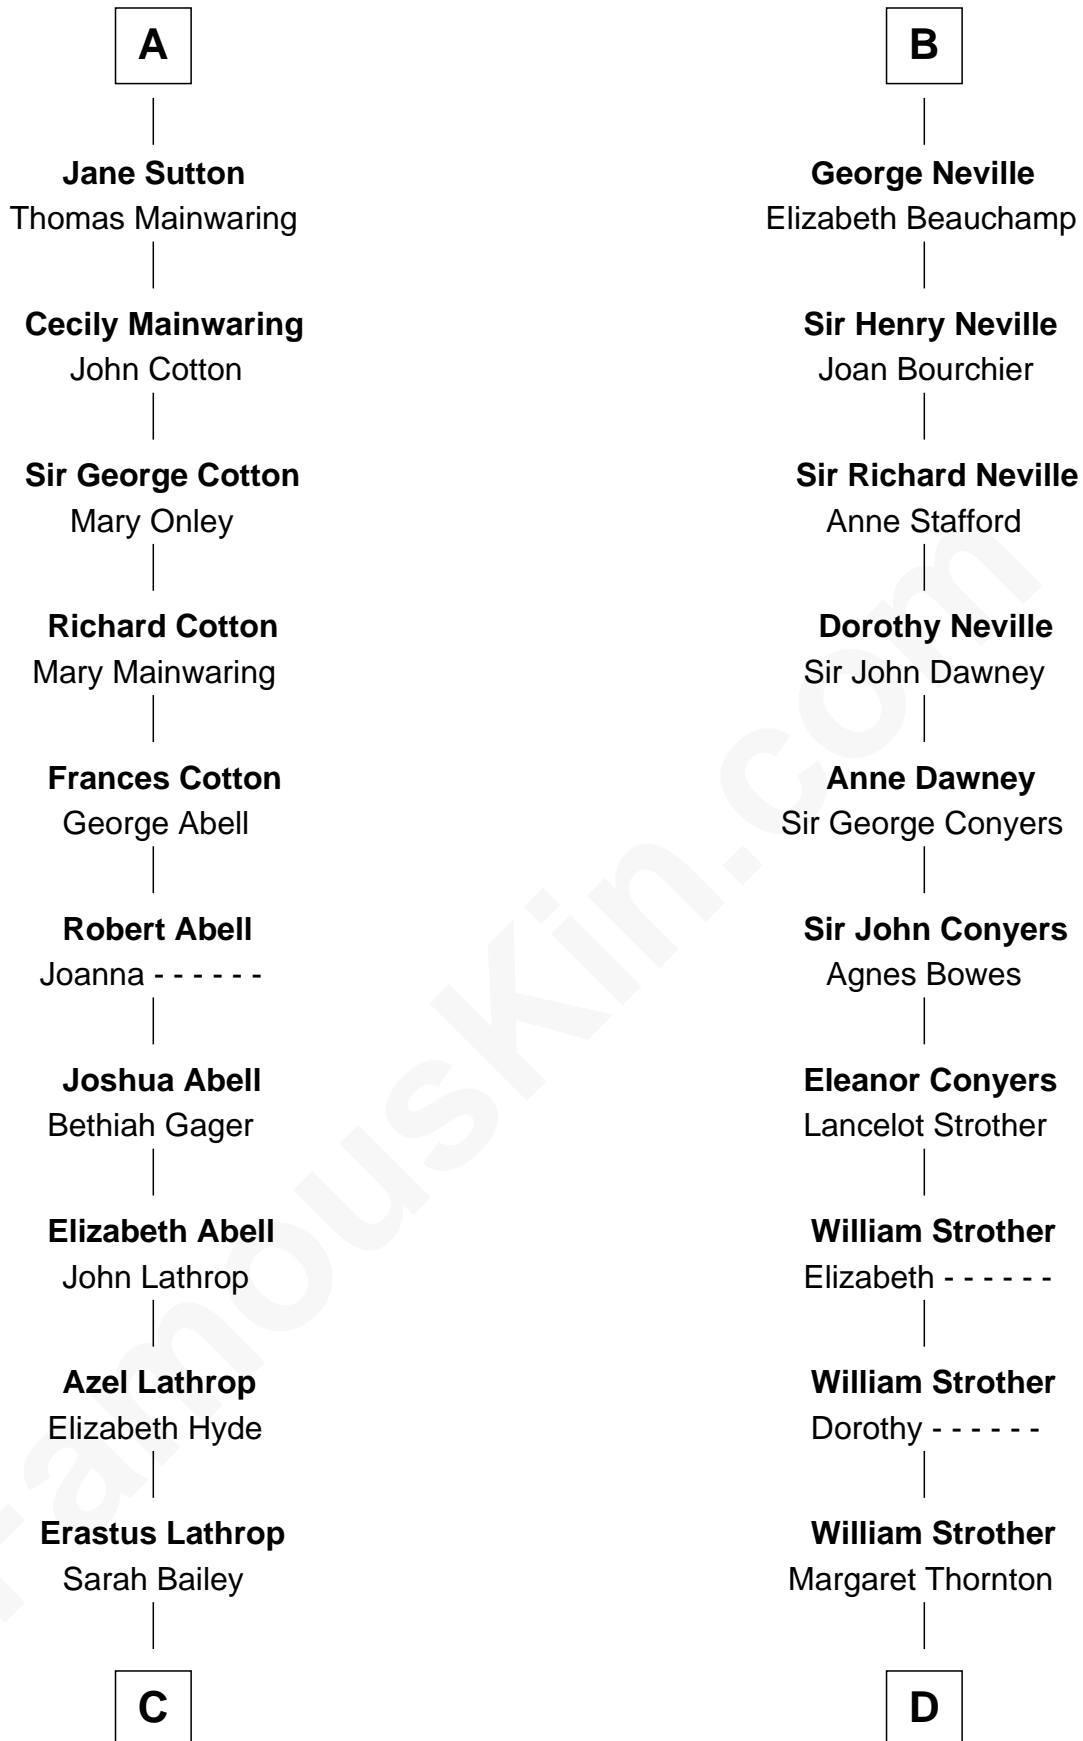

# FamousKin.com Relationship Chart of

**Marjorie Post**

*Founder of General Foods*

19th cousin 1 time removed of

**Zachary Taylor**

*12th U.S. President*

**Reginald de Braiose**

**C**

**Caroline Cushman Lathrop**

Charles Rollin Post

**Charles William Post**

Elle Letitia Merriweather

**Marjorie Post**

*Founder of General Foods*

**D**

**Francis Strother**

Susannah Dabney

**William Strother**

Sarah Bayly

**Sarah Dabney Strother**

Col. Richard Taylor

**Zachary Taylor**

*12th U.S. President*