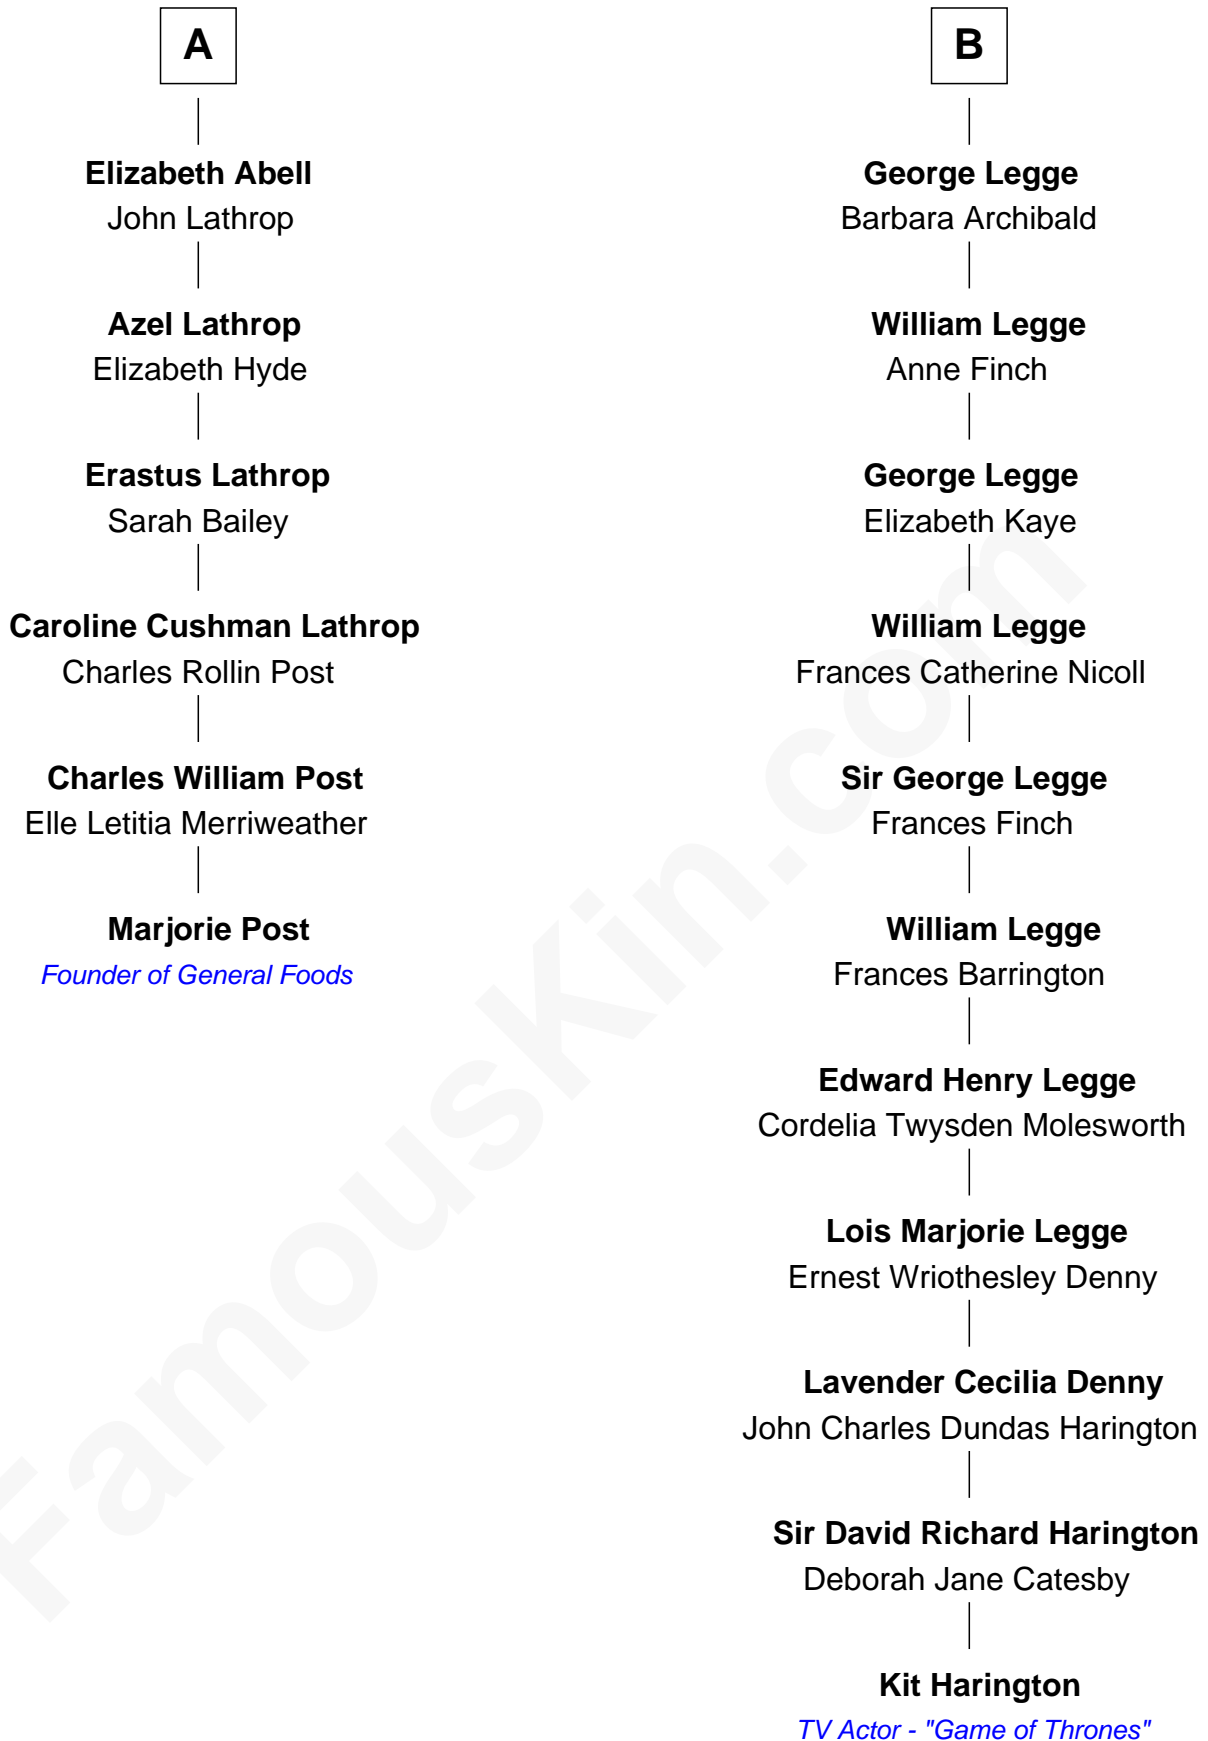

FamousKin.com Relationship Chart of

Marjorie Post

Founder of General Foods

12th cousin 5 times removed of

Kit Harington

TV Actor - "Game of Thrones"

Sir John Sutton
Elizabeth Berkeley

Jane Sutton
Thomas Mainwaring

Cecily Mainwaring
John Cotton

Sir George Cotton
Mary Onley

Richard Cotton
Mary Mainwaring

Frances Cotton
George Abell

Robert Abell
Joanna - - - - -

Joshua Abell
Bethiah Gager

A

Sir Edmund Sutton
Joyce Tiptoft

Sir John Sutton
Anne Clarell

Margaret Sutton
John Butler

William Butler
Margaret Greeke

Margaret Butler
Lawrence Washington

Sir William Washington
Anne Villiers

Elizabeth Washington
Col. William Legge

B

Kit Harington photo by [Gage Skidmore](#) [\(CC BY-SA 2.0\)](#)