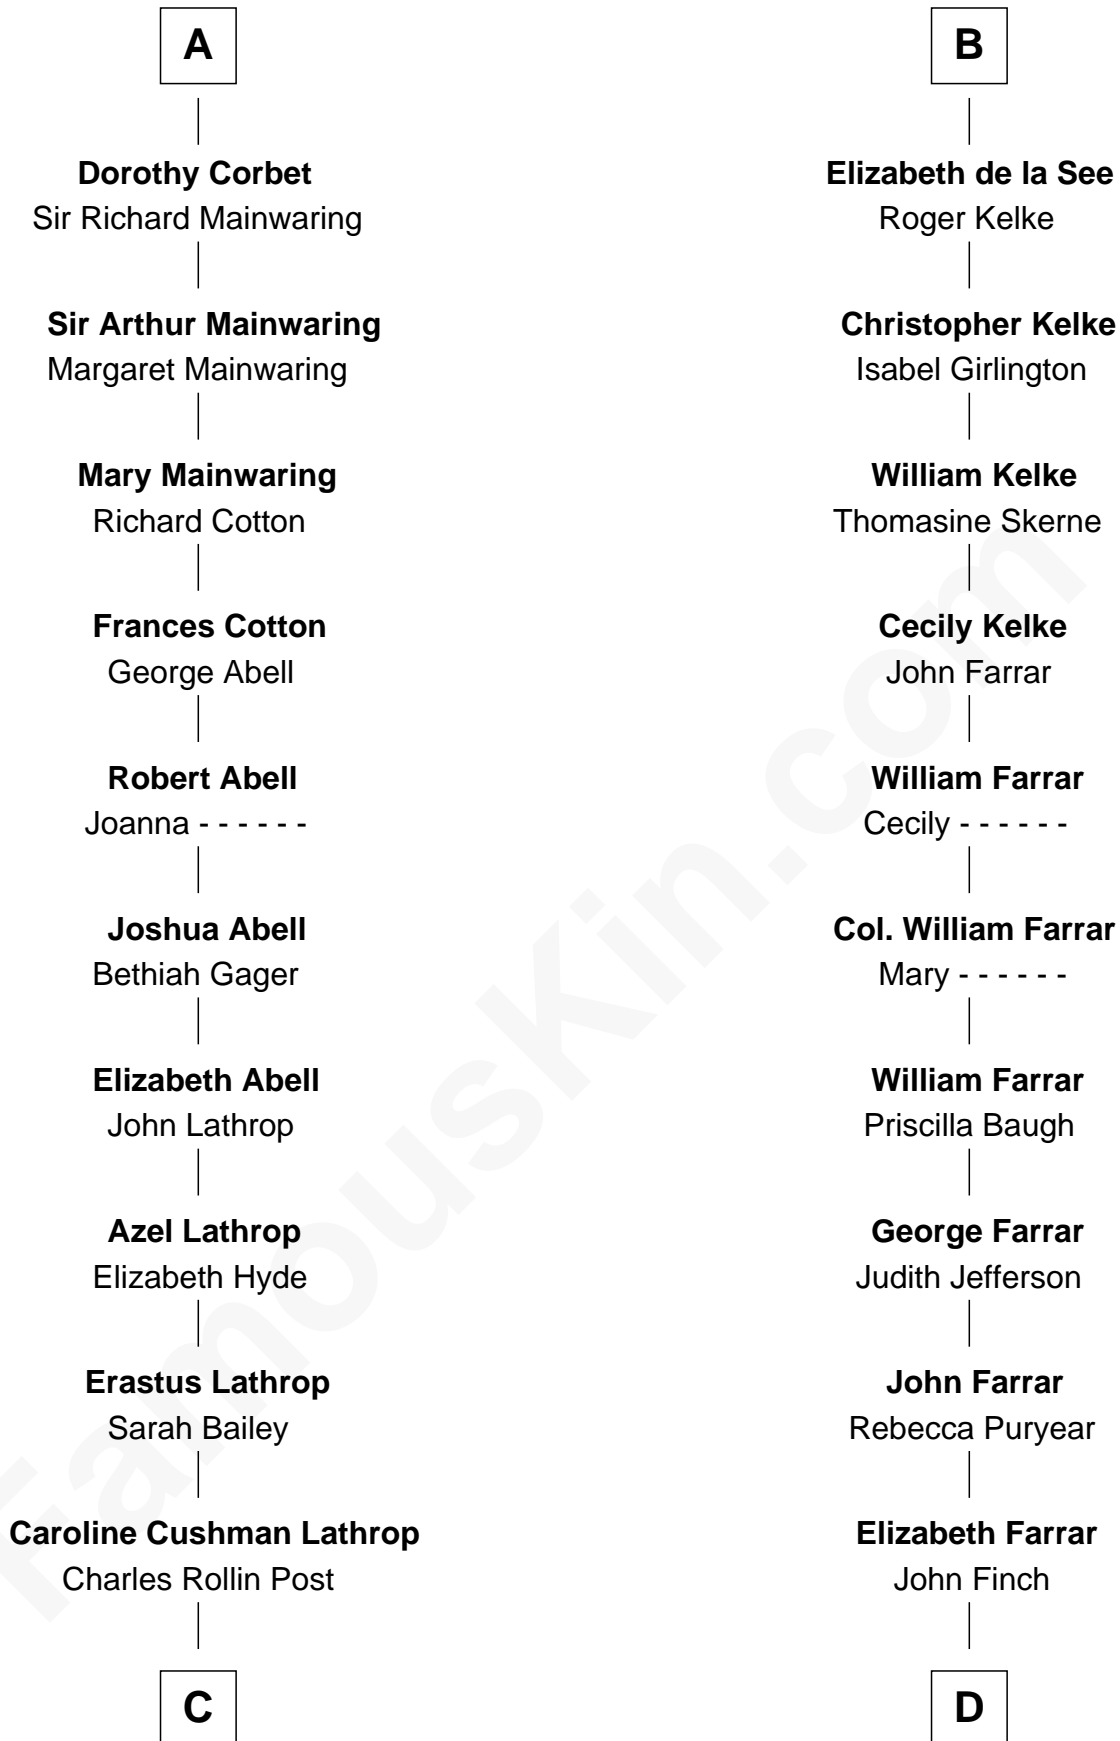

FamousKin.com Relationship Chart of

Marjorie Post

Founder of General Foods

18th cousin 3 times removed of

Harper Lee

Author of To Kill a Mockingbird

C

Charles William Post
Elle Letitia Merriweather

Marjorie Post
Founder of General Foods

D

John Farrar Finch
Frances Smith

John Robert Finch
Frances Cunningham

James Cunningham Finch
Ellen Rivers Williams

Frances Cunningham Finch
Amasa Coleman Lee

Harper Lee
Author of To Kill a Mockingbird