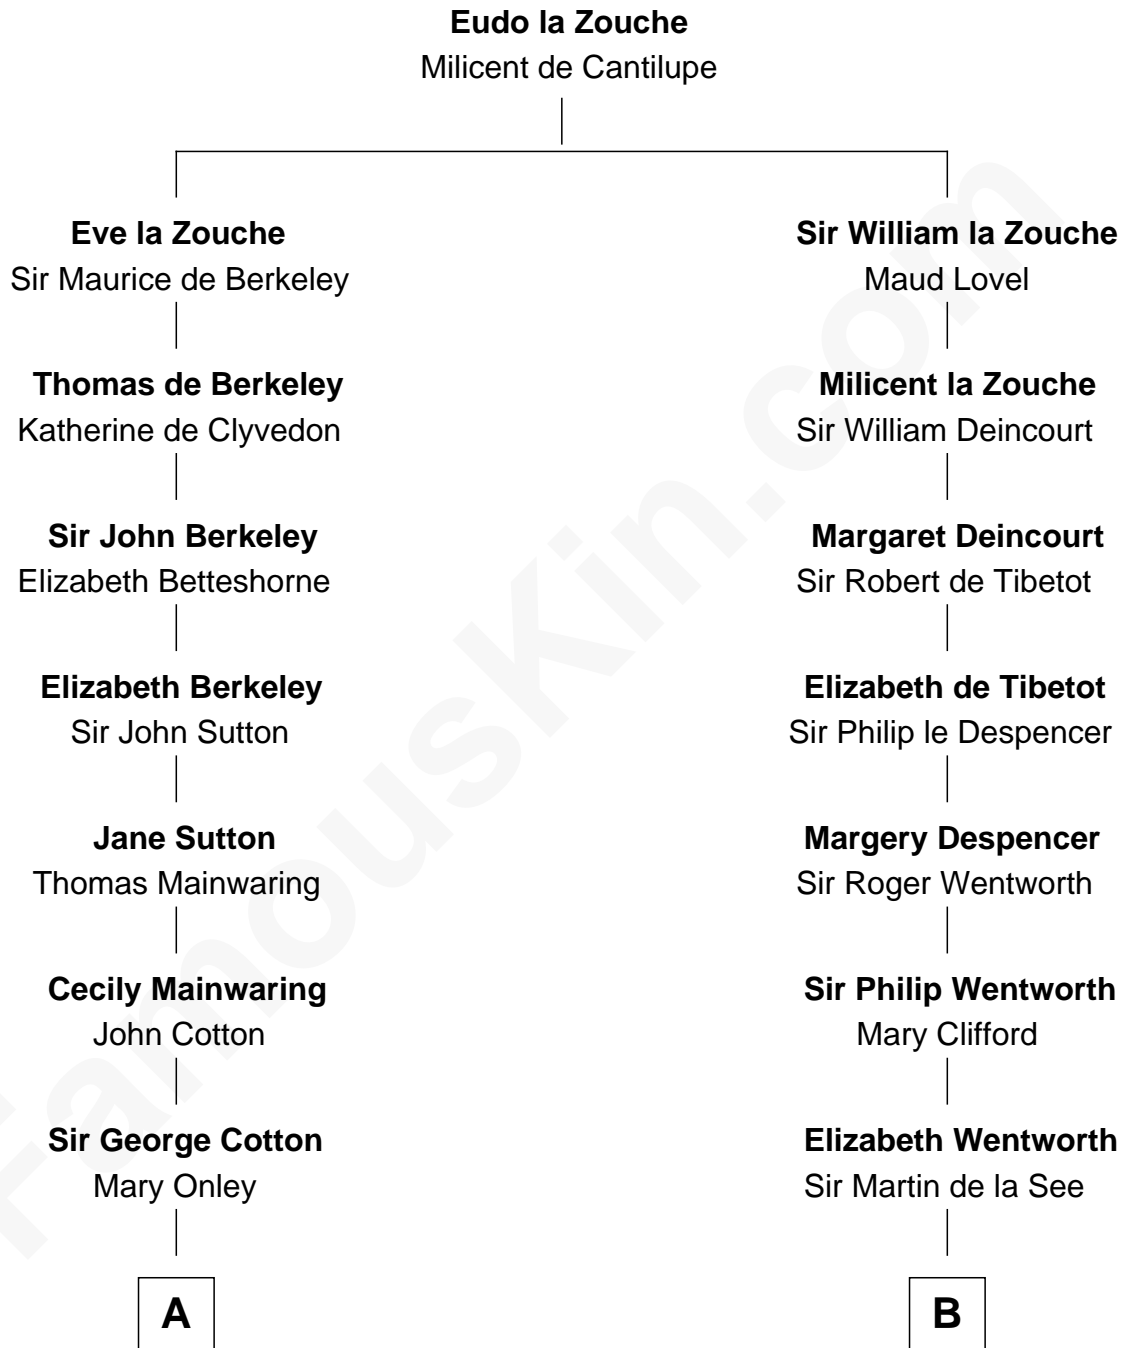

FamousKin.com Relationship Chart of

Marjorie Post

Founder of General Foods

16th cousin 5 times removed of

Harper Lee

Author of To Kill a Mockingbird

C

John Farrar Finch

Frances Smith

John Robert Finch

Frances Cunningham

James Cunningham Finch

Ellen Rivers Williams

Frances Cunningham Finch

Amasa Coleman Lee

Harper Lee