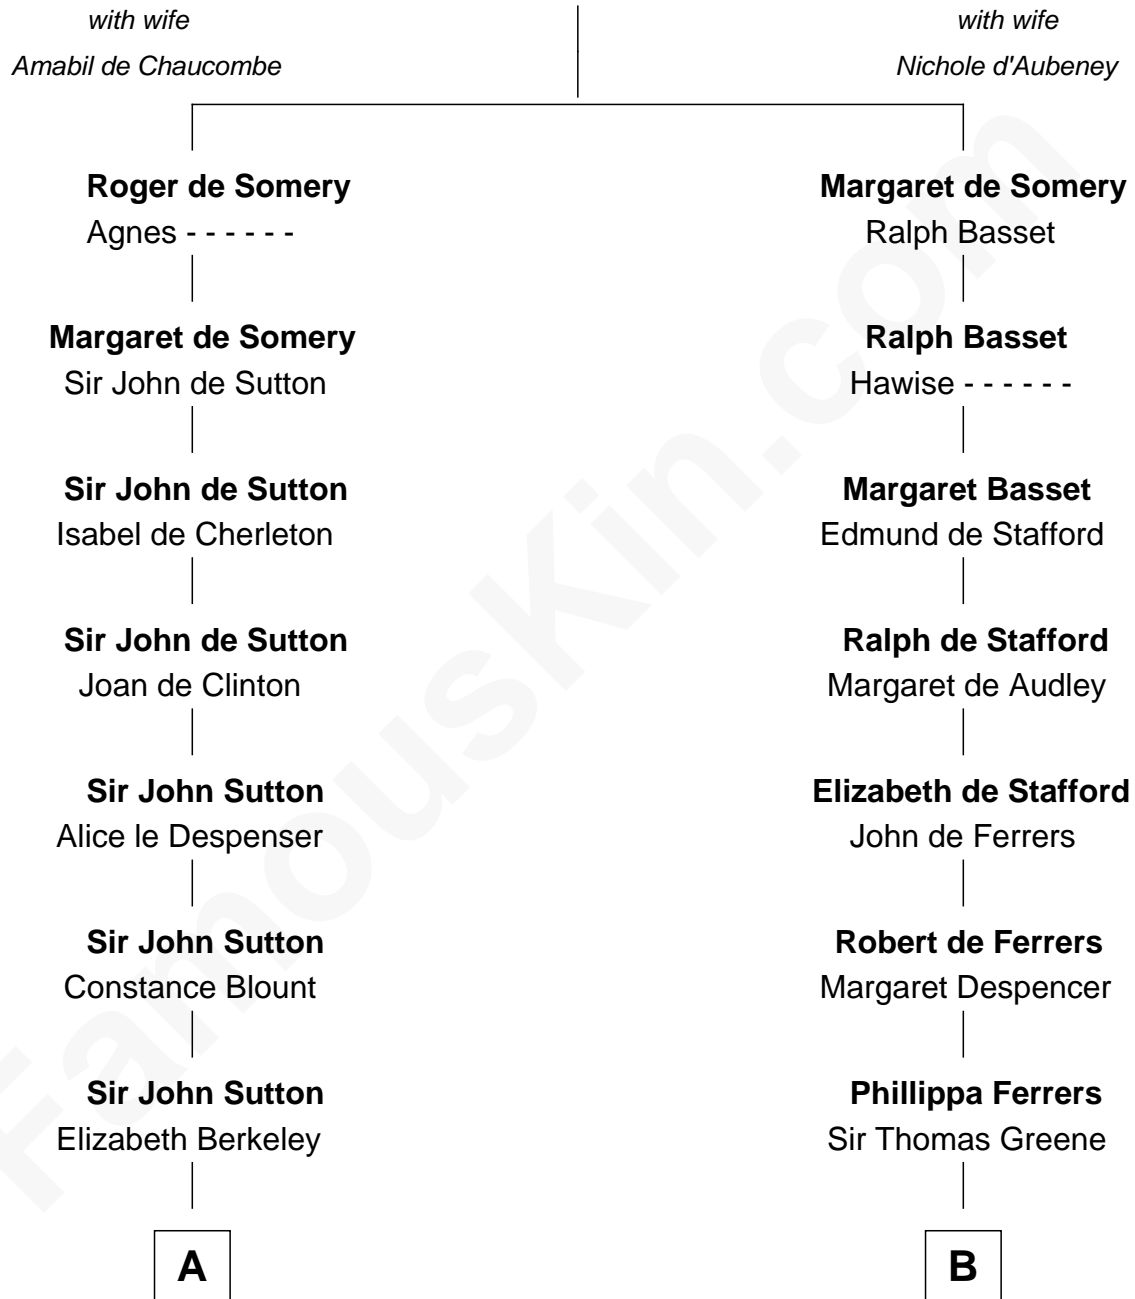

# FamousKin.com Relationship Chart of

**Marjorie Post**

*Founder of General Foods*

19th cousin 2 times removed of

**Henry Clay Folger**

*Founder of Folger Shakespeare Library and Chairman of Standard Oil*

## Sir Roger de Somery

**C**

**Caroline Cushman Lathrop**

Charles Rollin Post

**Charles William Post**

Elle Letitia Merriweather

**Marjorie Post**

*Founder of General Foods*

**D**

**Peleg Slocum**

Elizabeth Brown

**Rebecca Slocum**

George Folger

**Samuel Brown Folger**

Nancy F. Hiller

**Henry Clay Folger**

Eliza Jane Clark

**Henry Clay Folger**

*Chairman of Standard Oil*