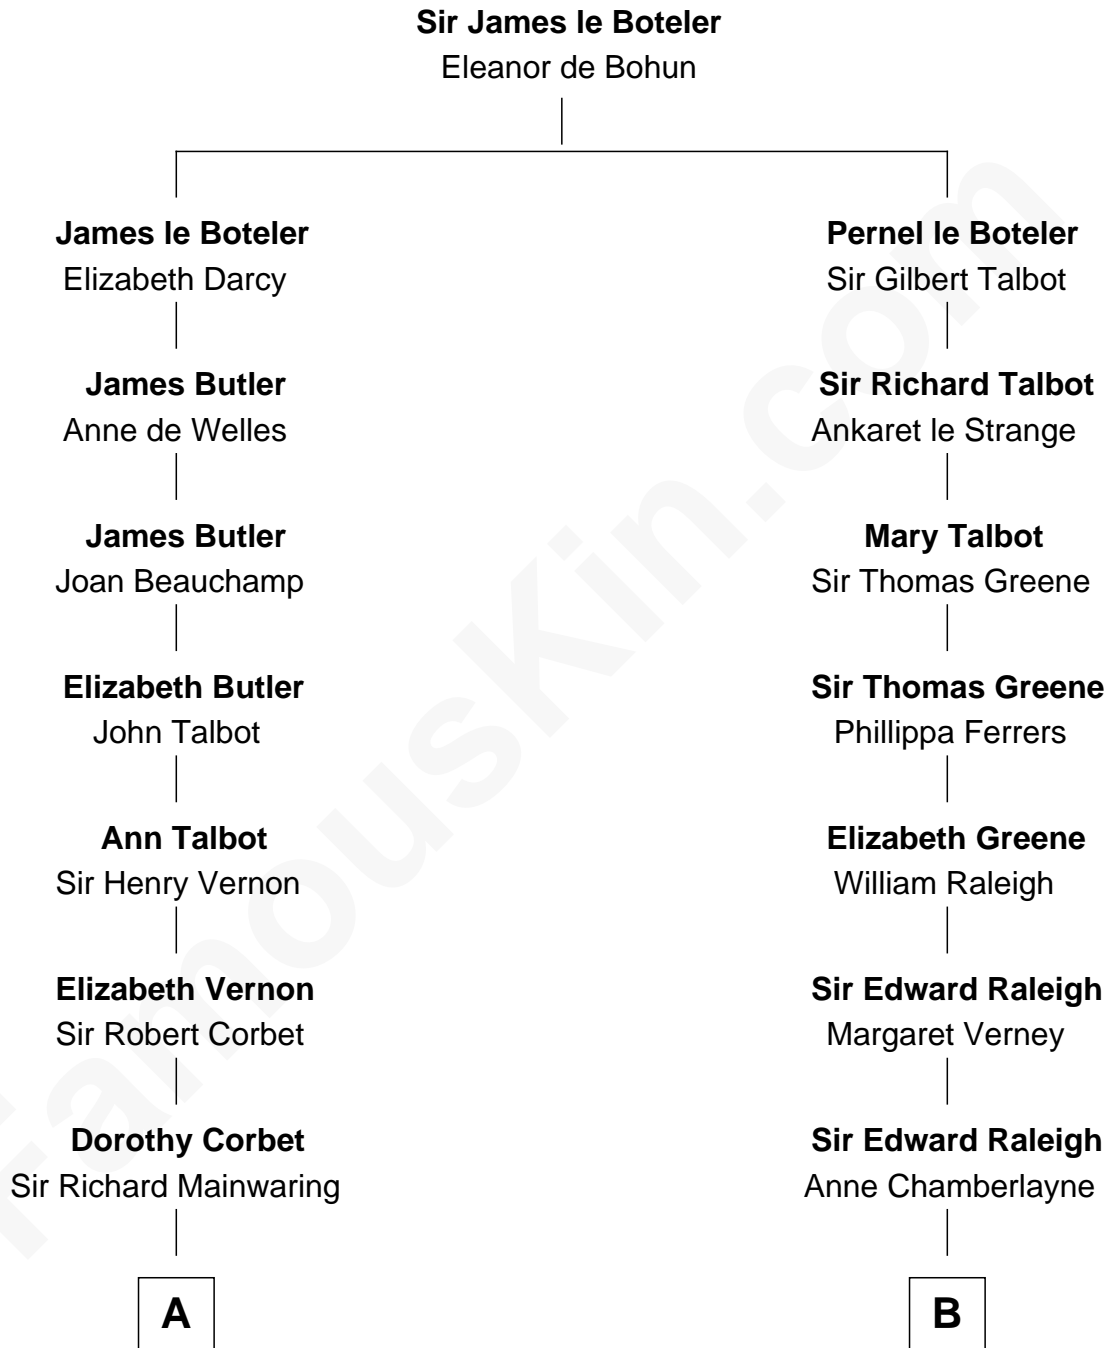

# FamousKin.com Relationship Chart of

**Marjorie Post**

*Founder of General Foods*

17th cousin 1 time removed of

**Henry Clay Folger**

*Founder of Folger Shakespeare Library and Chairman of Standard Oil*

**C**

Henry Clay Folger

Eliza Jane Clark

Henry Clay Folger

*Chairman of Standard Oil*

FamousKin.com