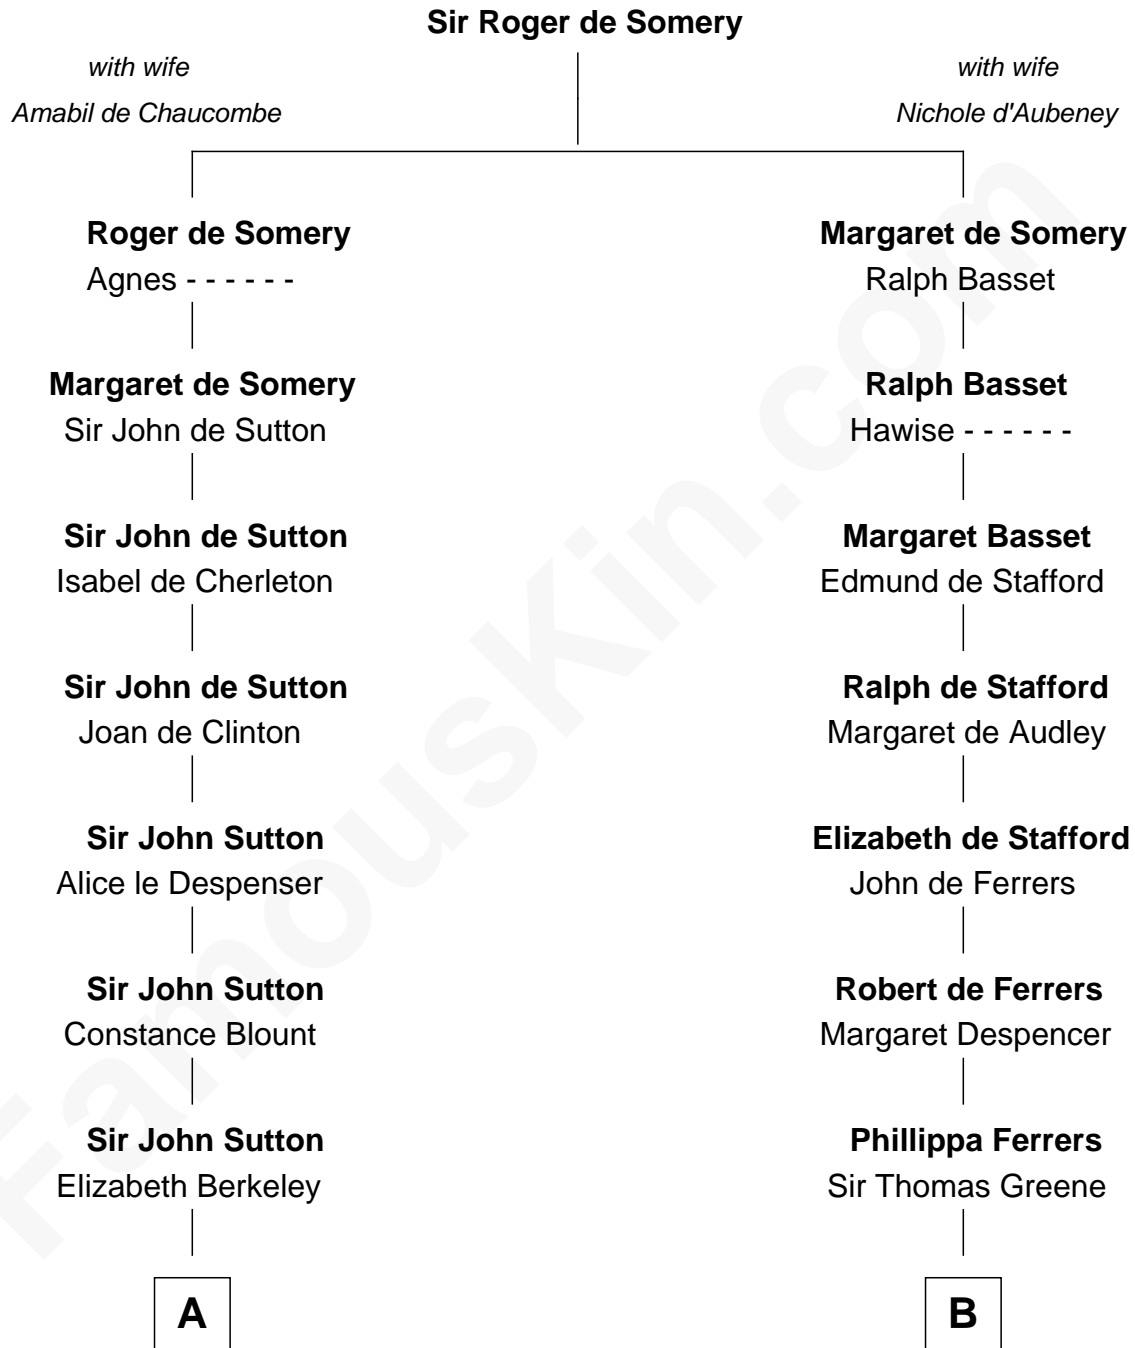

FamousKin.com

Relationship Chart of

Marjorie Post

Founder of General Foods

19th cousin 1 time removed of

J. A. Folger

Founder of Folger Coffee Company