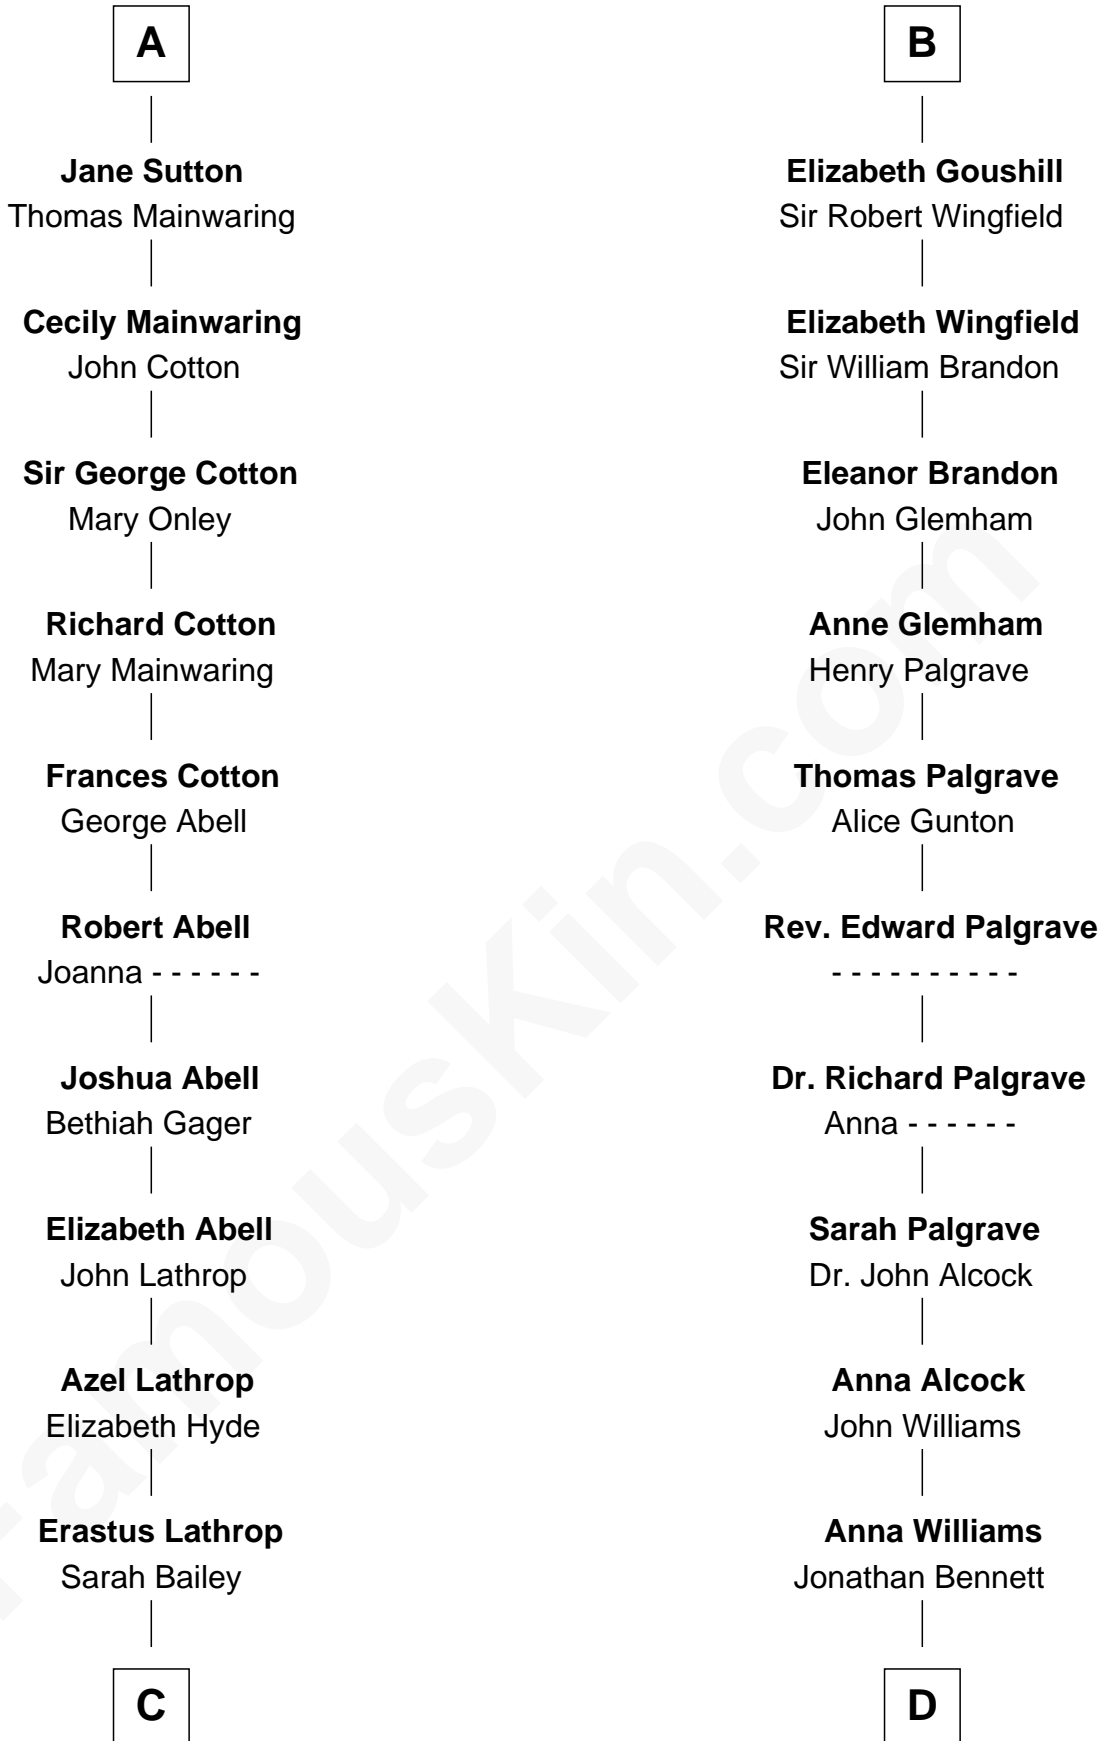

FamousKin.com

Relationship Chart of

Marjorie Post

Founder of General Foods

19th cousin 2 times removed of

J. A. Folger

Founder of Folger Coffee Company

Reginald de Braiose

C

Caroline Cushman Lathrop

Charles Rollin Post

Charles William Post

Elle Letitia Merriweather

Marjorie Post

Founder of General Foods

D