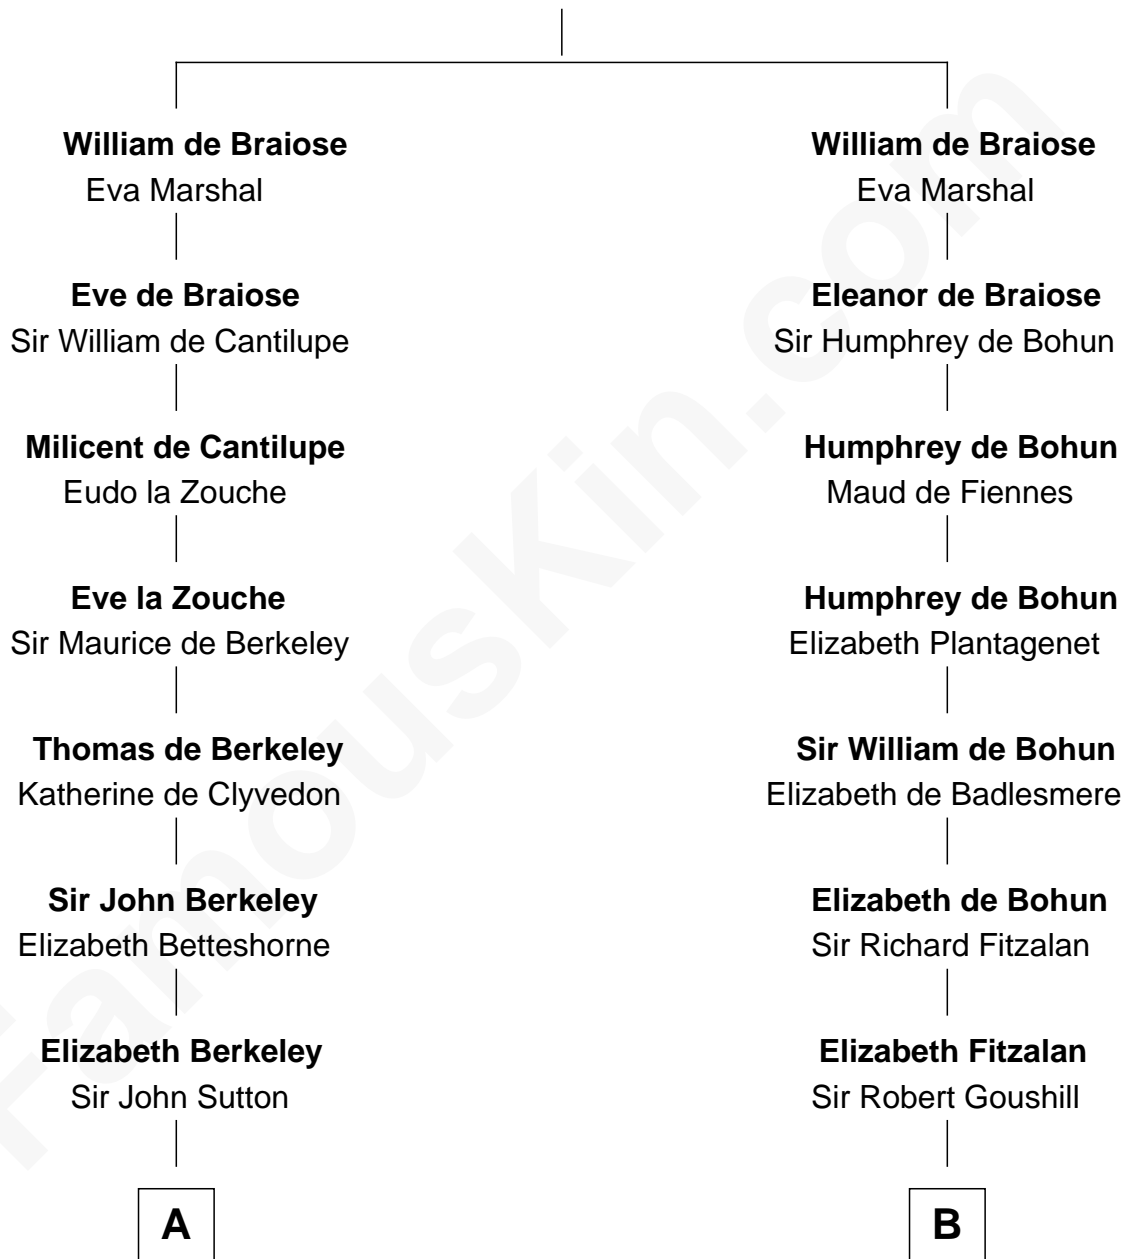

FamousKin.com

Relationship Chart of

Marjorie Post

Founder of General Foods

19th cousin 2 times removed of

J. A. Folger

Founder of Folger Coffee Company

Reginald de Braiose

C

Caroline Cushman Lathrop

Charles Rollin Post

Charles William Post

Elle Letitia Merriweather

Marjorie Post

Founder of General Foods

D