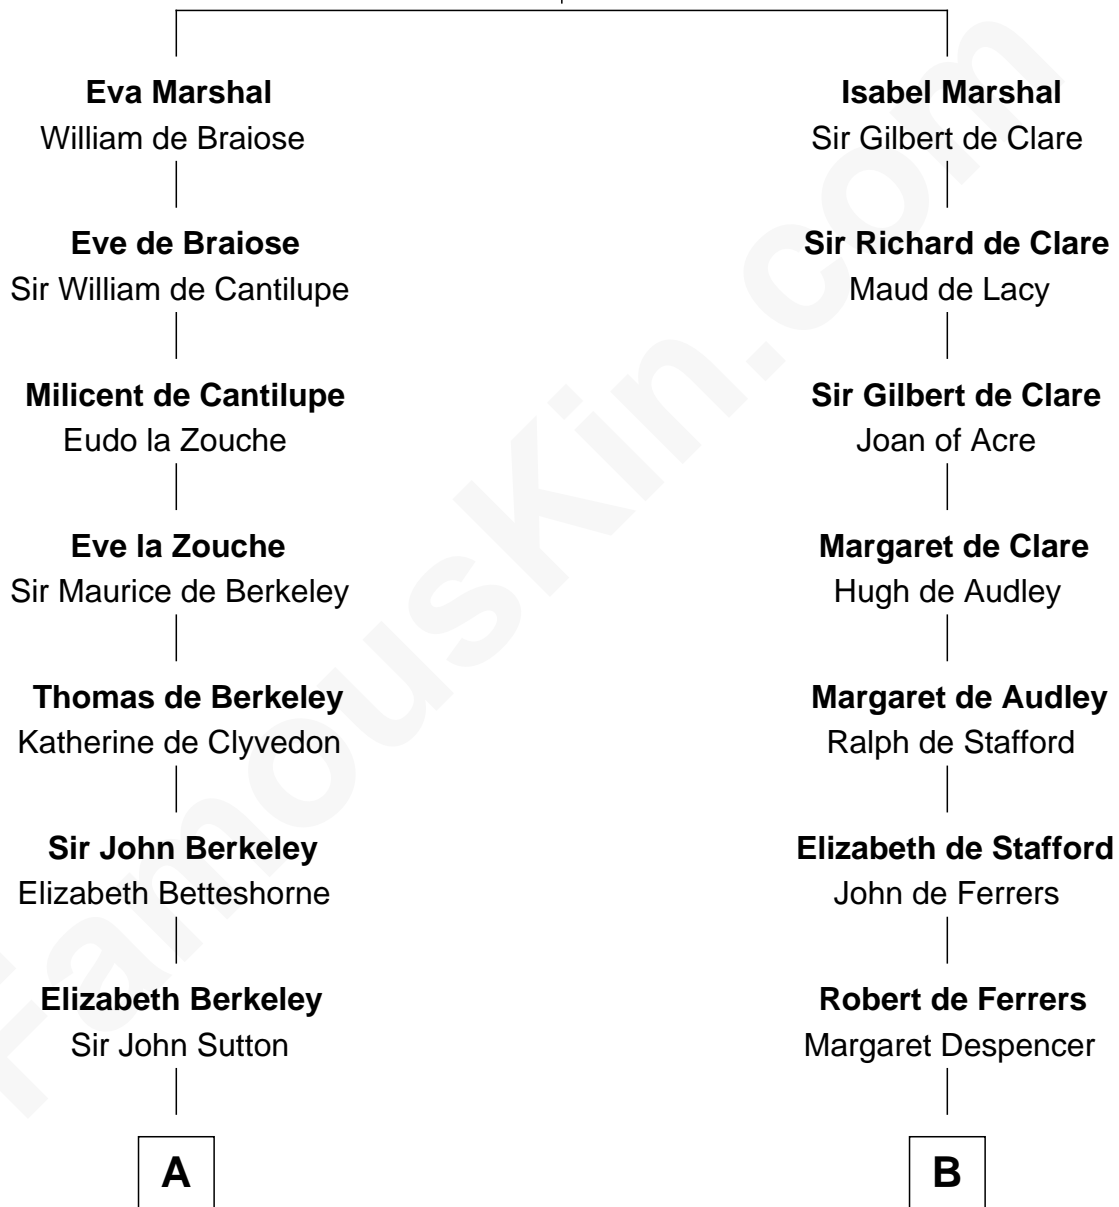

FamousKin.com

Relationship Chart of

Marjorie Post

Founder of General Foods

19th cousin 2 times removed of

J. A. Folger

Founder of Folger Coffee Company

Sir William Marshal

Isabel de Clare

C

Caroline Cushman Lathrop

Charles Rollin Post

Charles William Post

Elle Letitia Merriweather

Marjorie Post

Founder of General Foods