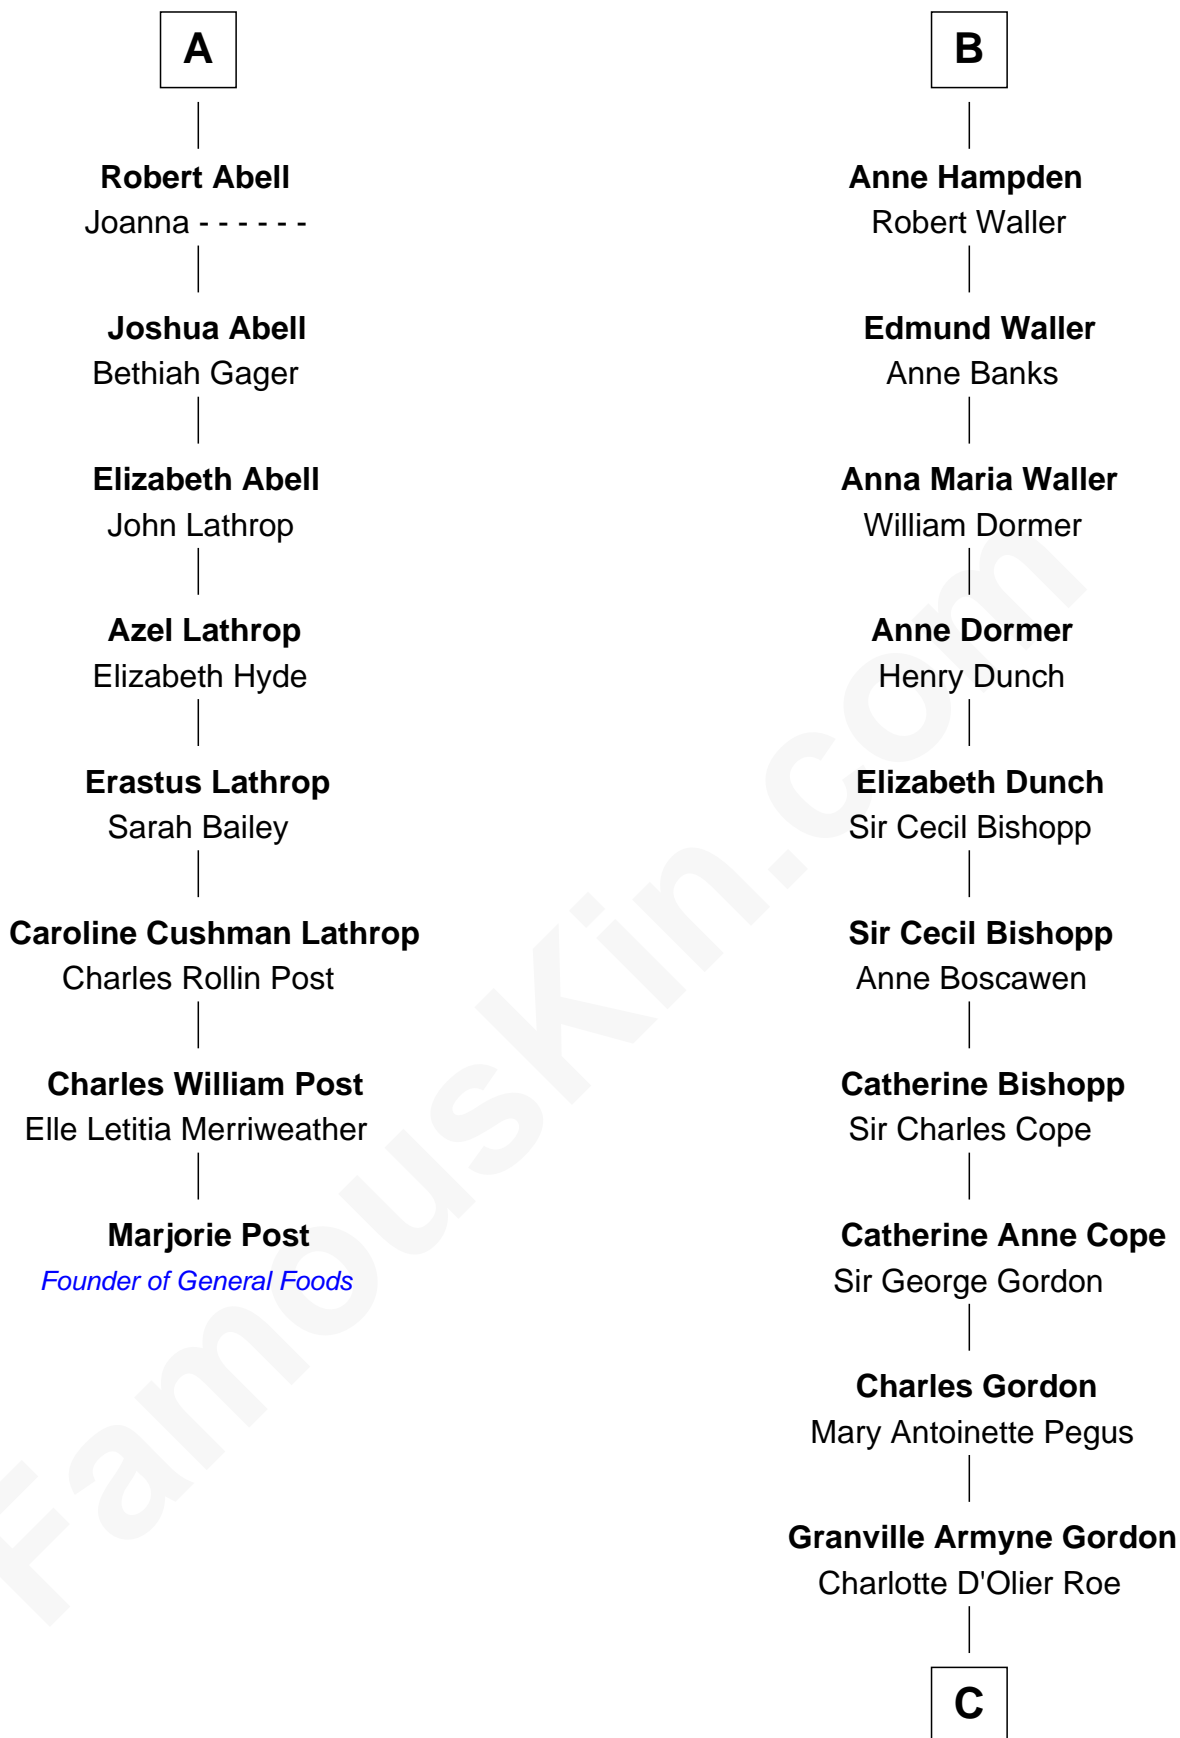

FamousKin.com Relationship Chart of

Marjorie Post

Founder of General Foods

14th cousin 7 times removed of

Cara Delevingne

Fashion Model and Movie Actress

Sir Walter Blount

Sancha de Ayala

C

Armyne Evelyne Gordon

Sir Lionel Lawson Faudel-Phillips

Anne Margaret Faudel-Phillips

John Vincent Sheffield

Jane Armyne Sheffield

Sir Jocelyn Edward Greville Stevens

Pandora Anne Stevens

Charles Hamar Delevingne

Cara Delevingne

Model and Actress