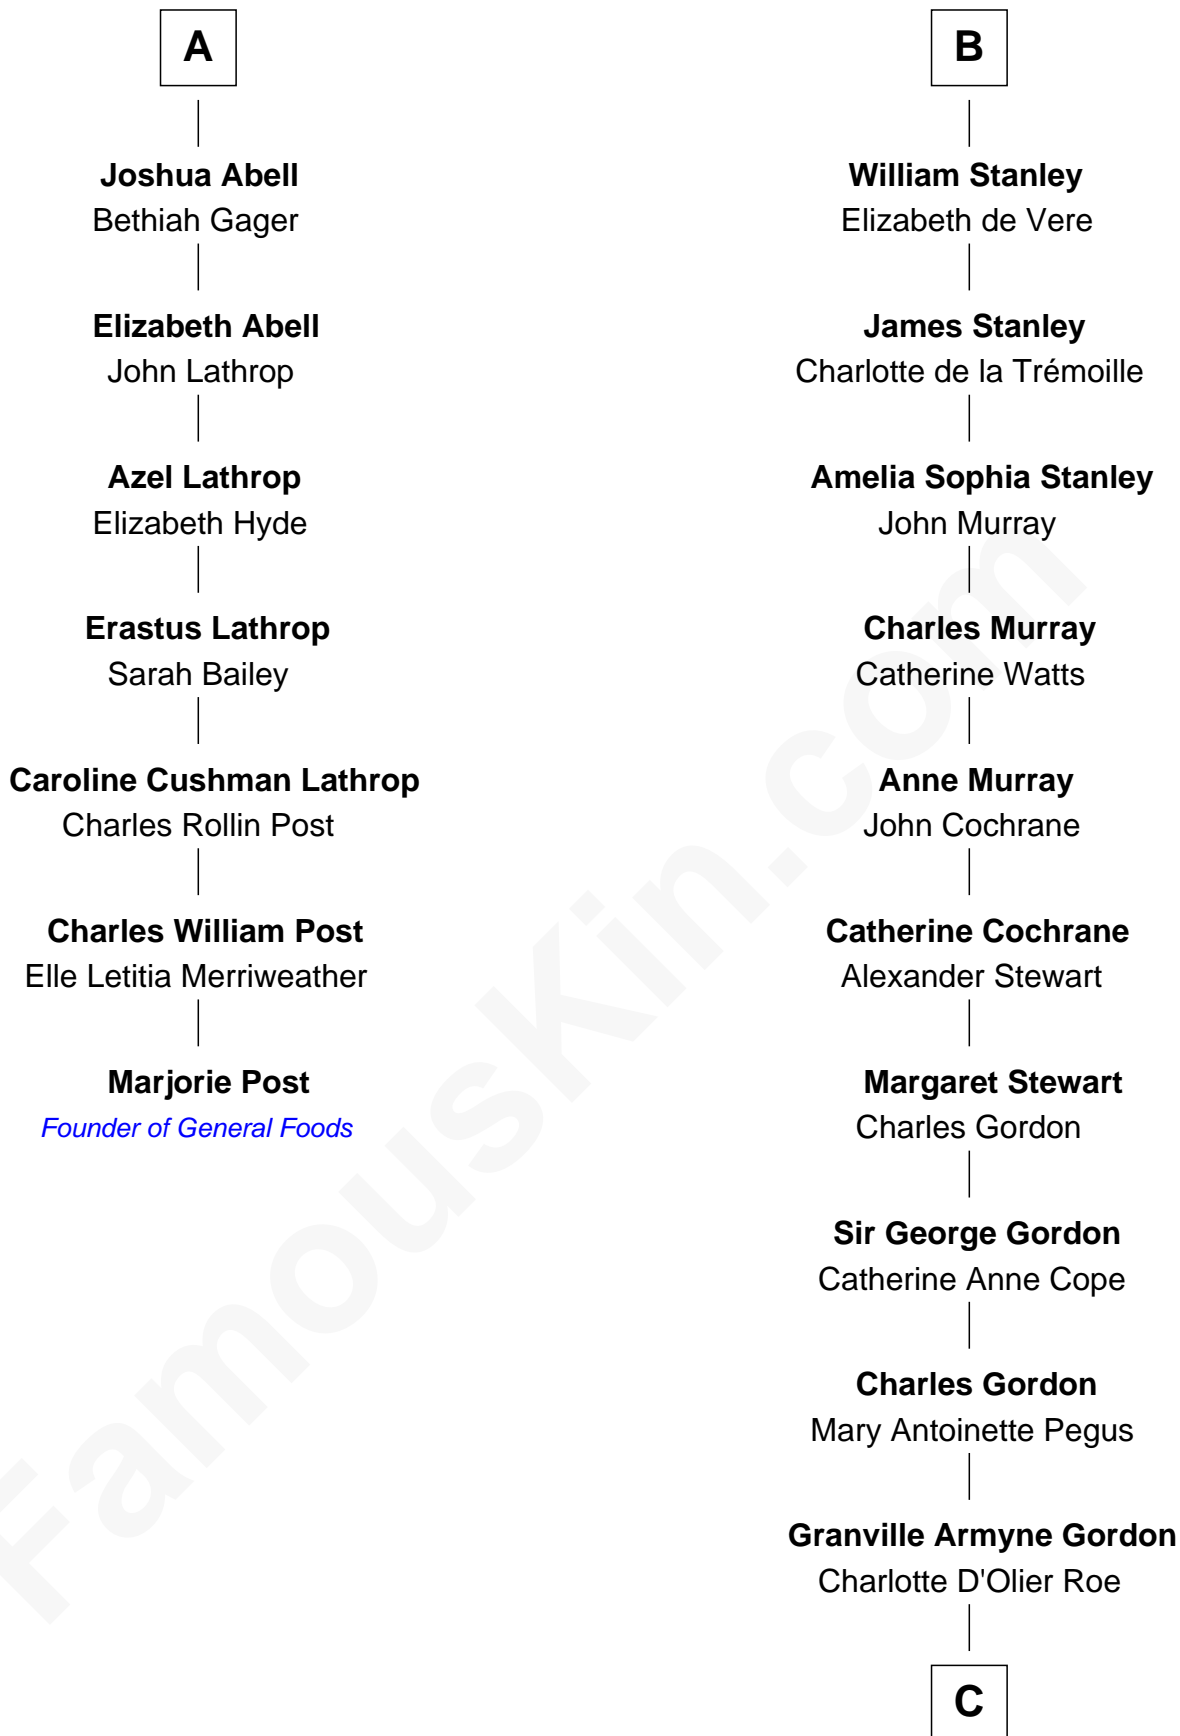

## Relationship Chart of

### Marjorie Post

*Founder of General Foods*

13th cousin 8 times removed of

### Cara Delevingne

*Fashion Model and Movie Actress*

C

**Armyne Evelyne Gordon**

Sir Lionel Lawson Faudel-Phillips

**Anne Margaret Faudel-Phillips**

John Vincent Sheffield

**Jane Armyne Sheffield**

Sir Jocelyn Edward Greville Stevens

**Pandora Anne Stevens**

Charles Hamar Delevingne

**Cara Delevingne**

*Model and Actress*