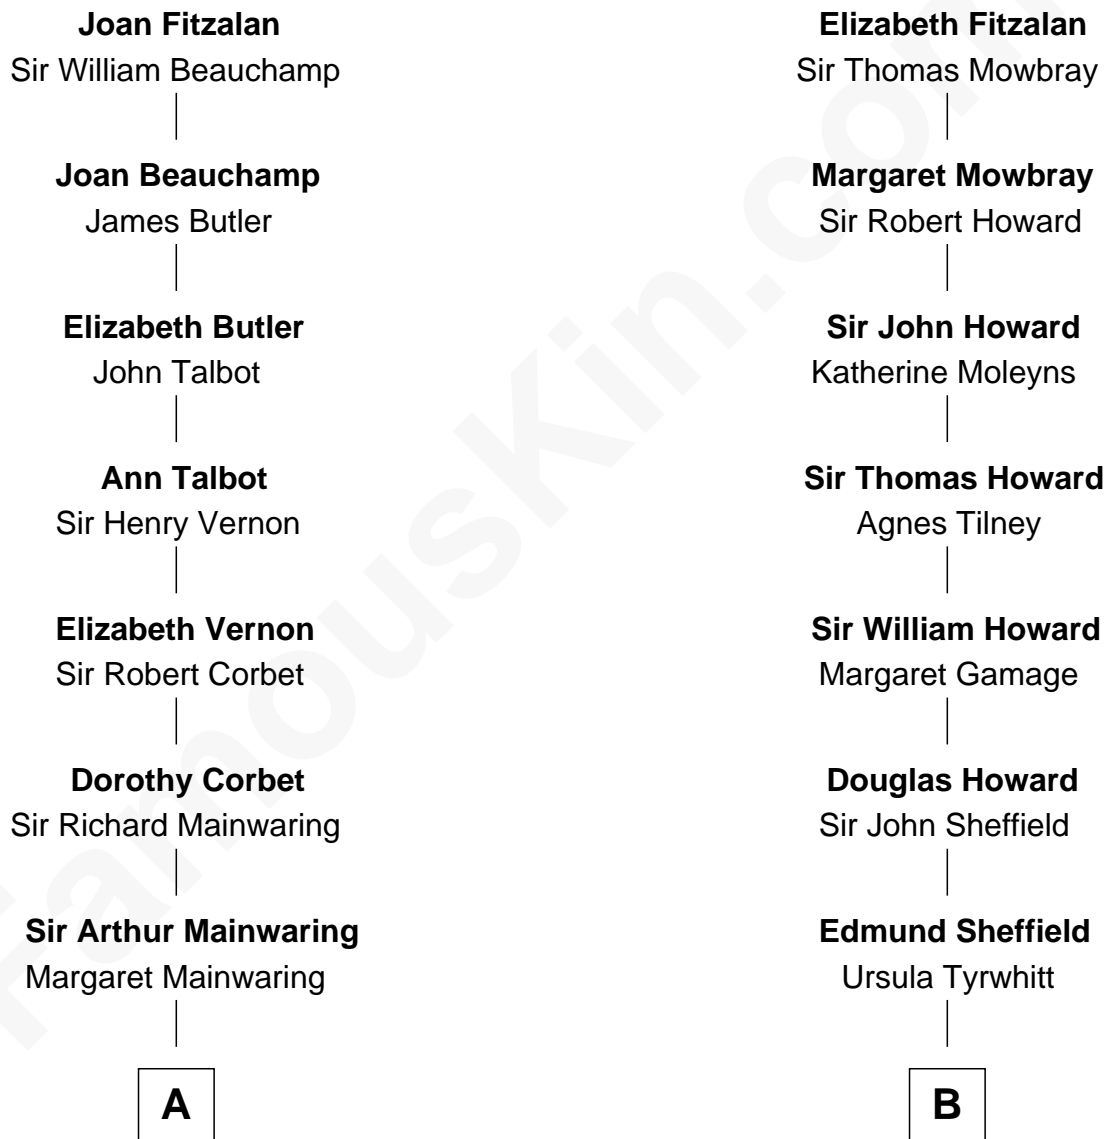

Sir Richard Fitzalan

Elizabeth de Bohun