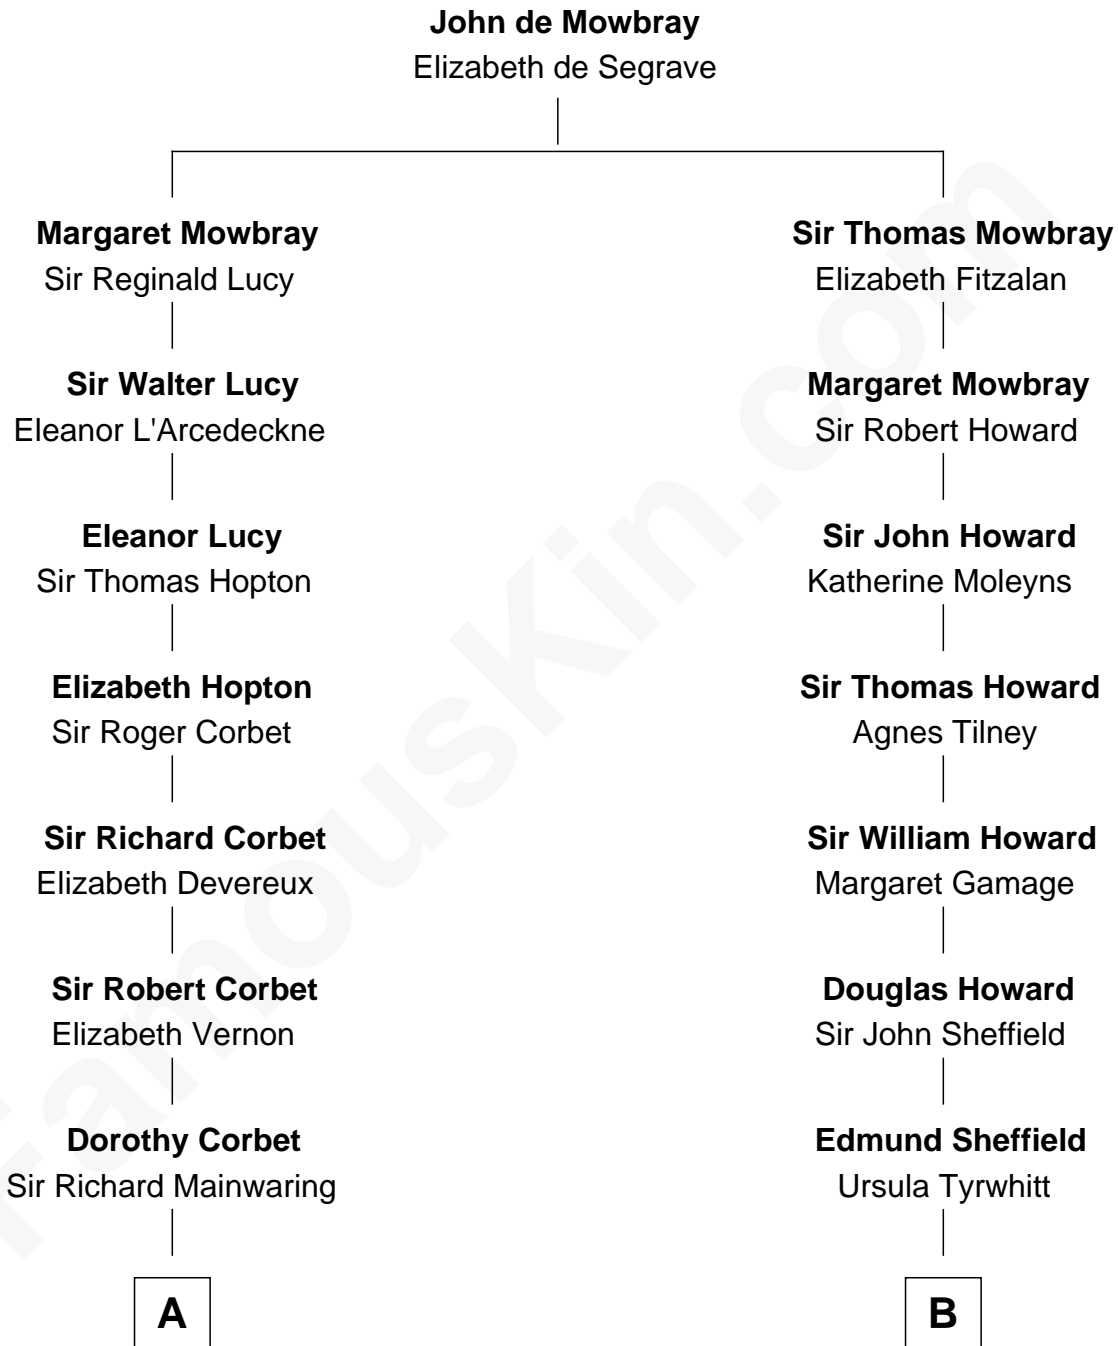

# FamousKin.com Relationship Chart of

**Marjorie Post**

*Founder of General Foods*

17th cousin 1 time removed of

**Cara Delevingne**

*Fashion Model and Movie Actress*

**Pandora Anne Stevens**  
Charles Hamar Delevingne

**Cara Delevingne**  
*Model and Actress*

FamousKin.com