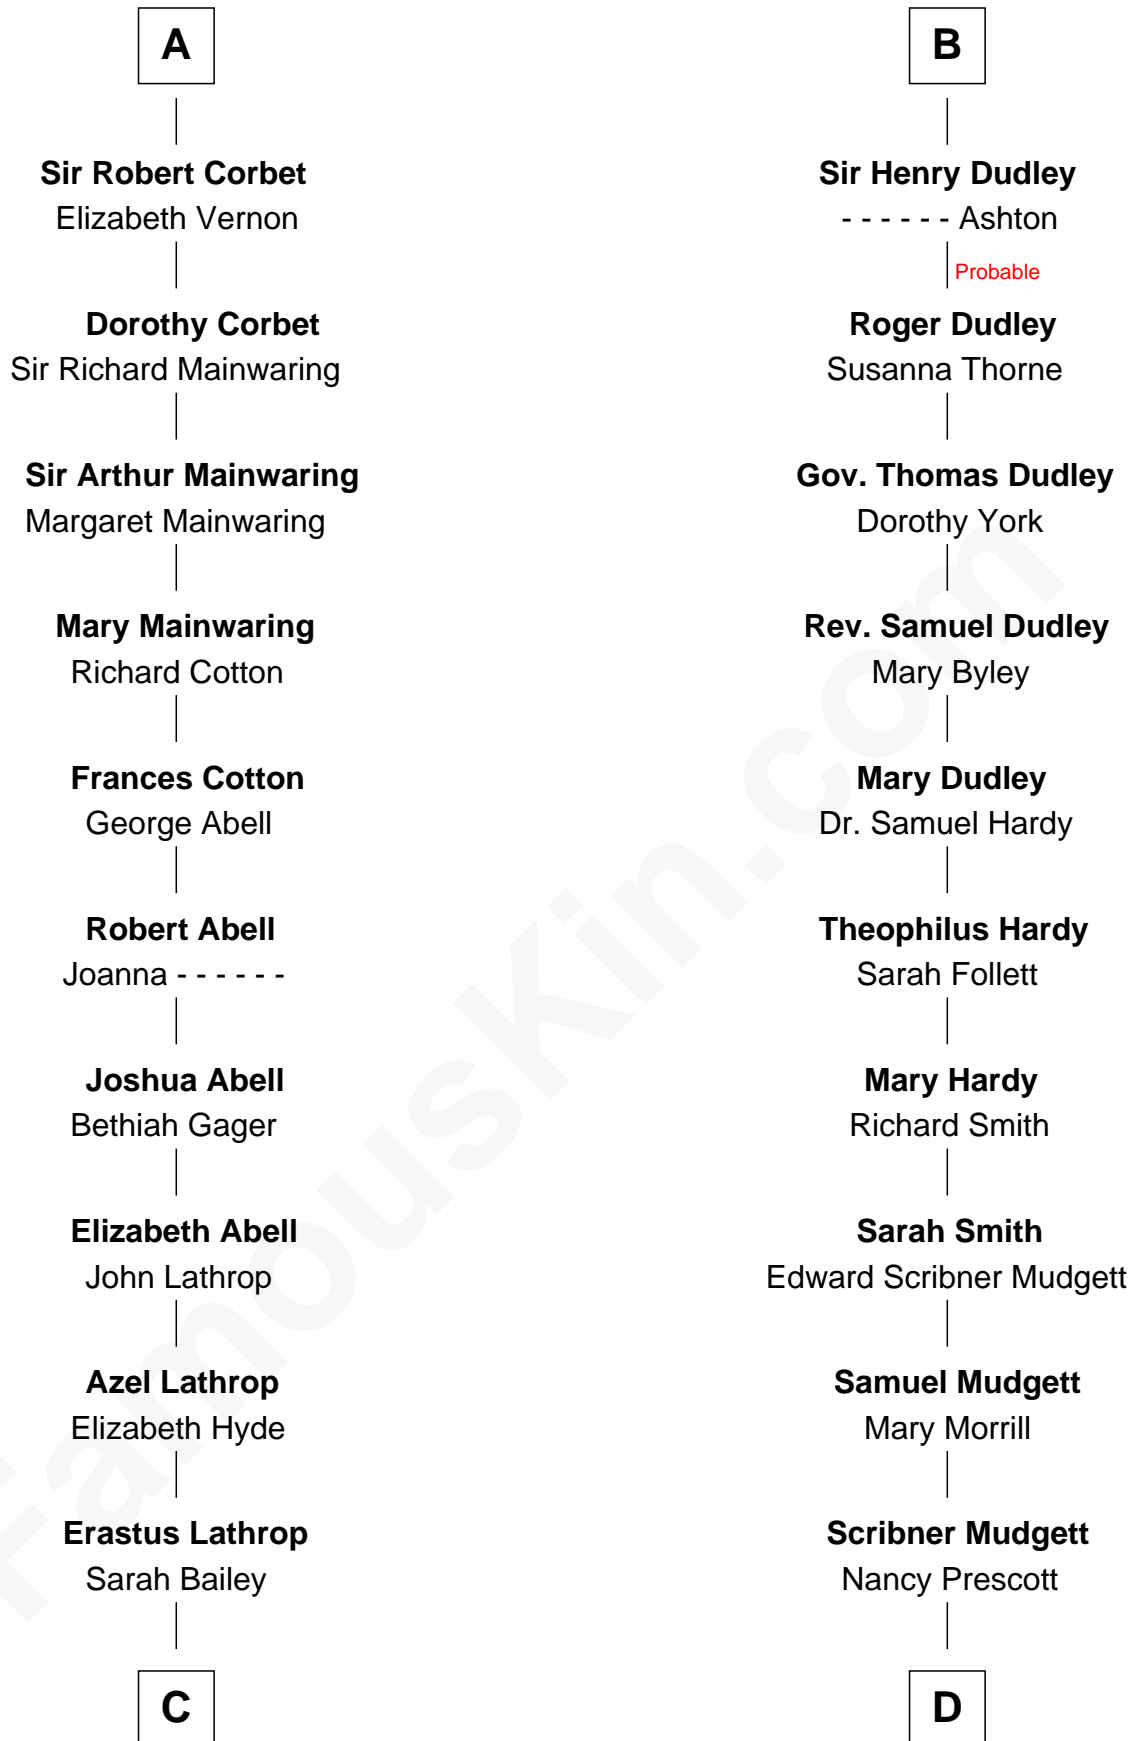

FamousKin.com

Relationship Chart of

Marjorie Post

Founder of General Foods

18th cousin 1 time removed of

Dr. H. H. Holmes

Serial Killer aka "Devil in the White City"

C

Caroline Cushman Lathrop

Charles Rollin Post

Charles William Post

Elle Letitia Merriweather

Marjorie Post

Founder of General Foods

D

Levi Horton Mudgett