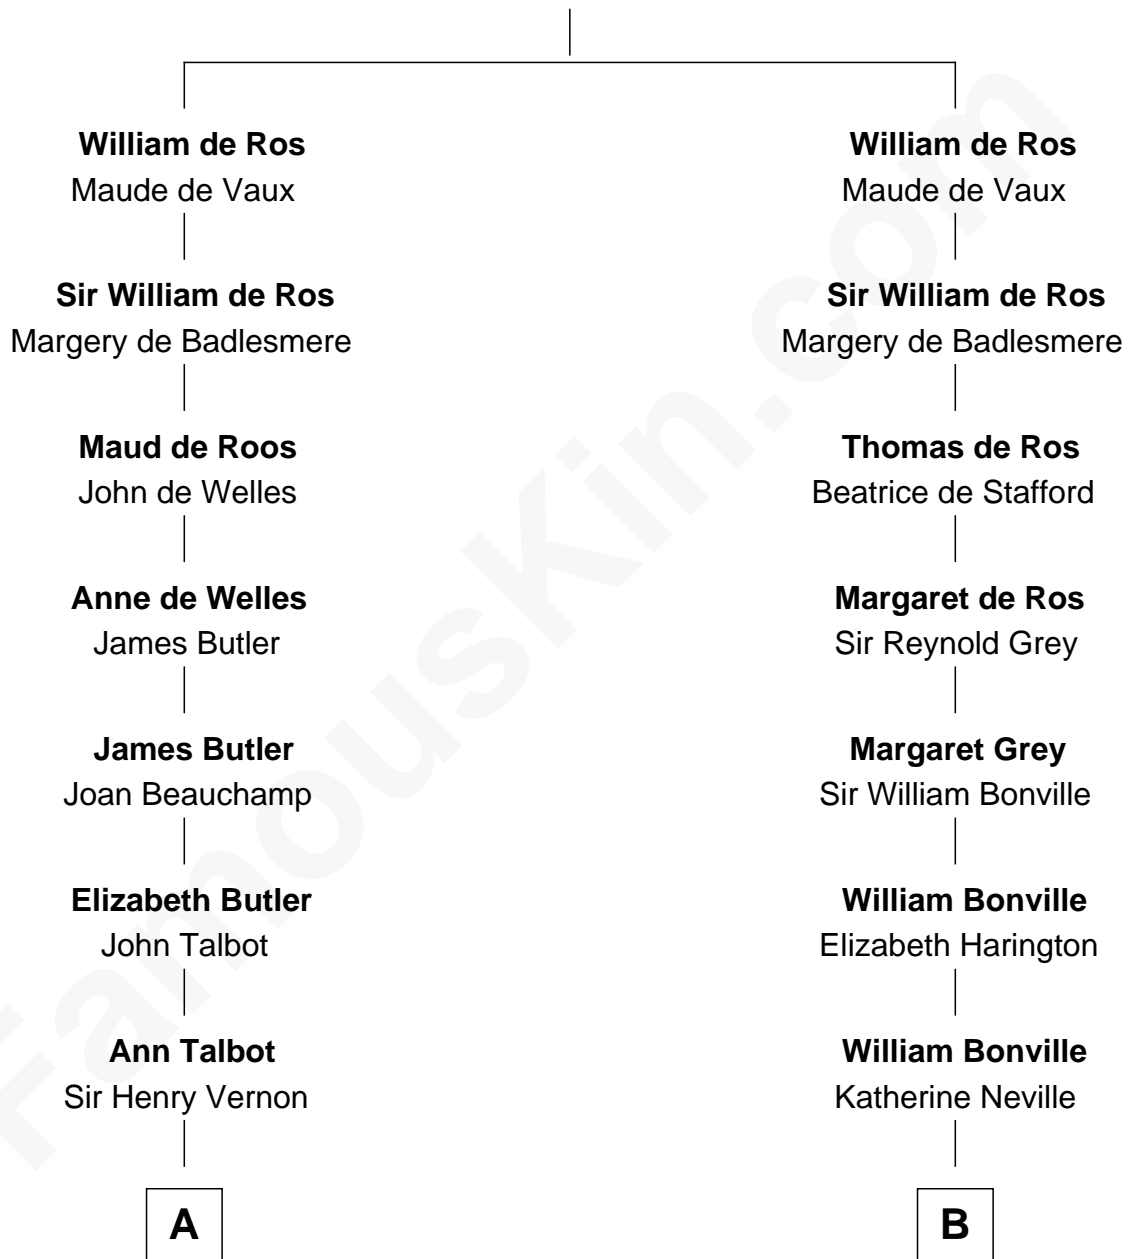

## Relationship Chart of

### Marjorie Post

*Founder of General Foods*

19th cousin 1 time removed of

### Dr. H. H. Holmes

*Serial Killer aka "Devil in the White City"*

**Sir Robert de Ros**

Isabel de Aubeney

**C**

**Caroline Cushman Lathrop**

Charles Rollin Post

**Charles William Post**

**Levi Horton Mudgett**

Theodate Page Price

**Dr. H. H. Holmes**

*Serial Killer Dr. H. H. Holmes*