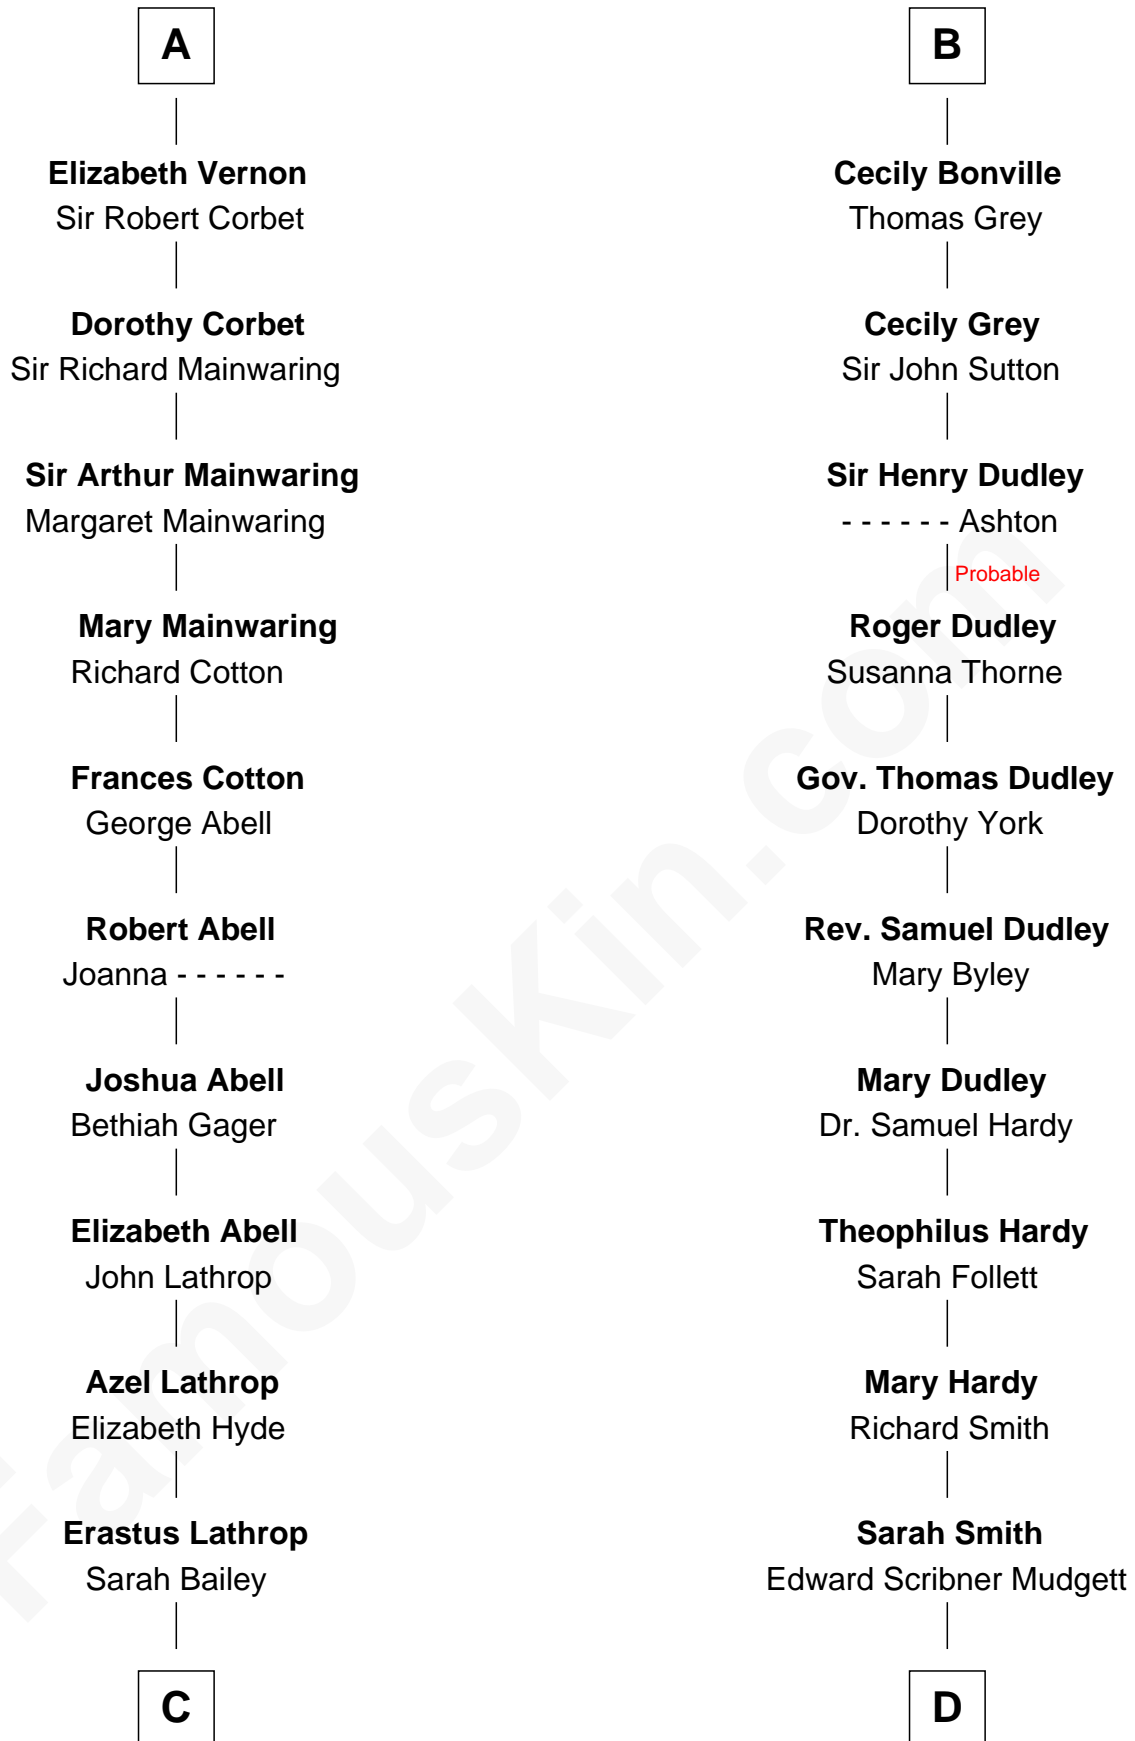

### Marjorie Post

*Founder of General Foods*

19th cousin 1 time removed of

### Dr. H. H. Holmes

*Serial Killer aka "Devil in the White City"*

**Sir Robert de Ros**

Isabel de Aubeney

**C**

**Caroline Cushman Lathrop**

Charles Rollin Post

**Charles William Post**

Elle Letitia Merriweather

**Marjorie Post**

*Founder of General Foods*

**D**

**Samuel Mudgett**

Mary Morrill

**Scribner Mudgett**

Nancy Prescott

**Levi Horton Mudgett**

Theodate Page Price

**Dr. H. H. Holmes**

*Serial Killer Dr. H. H. Holmes*